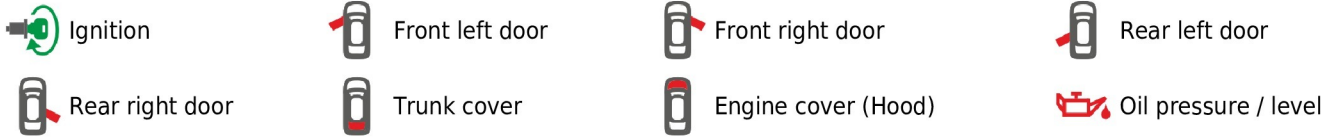

## General parameters:

- Total mileage of the vehicle (dashboard)
- Fuel level (in liters)
- Vehicle speed
- Vehicle mileage - (counted)
- Engine speed (RPM)
- Total fuel consumption - (counted)
- Engine temperature