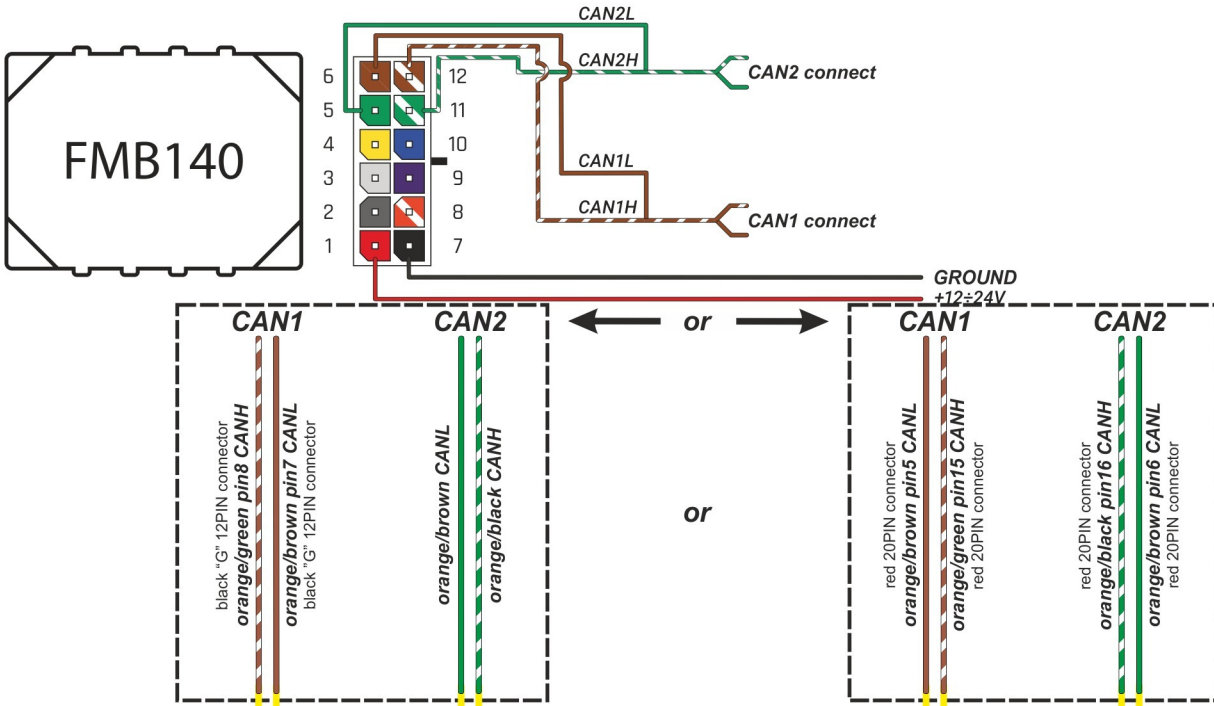

Brand, Model	Device: <b>FMB140 LV-CAN</b>	Year:	Rev.:
<b>VW TOURAN (1T)</b>		<b>2003→</b>	<b>03</b>
Version:	program №: <b>11111</b> from: <b>2017-09-01</b>		

**VIN:**  
**xxxxxx1Txxxxxxx**

## General parameters:

- Total mileage of the vehicle (dashboard)
- Fuel level (in liters)
- Vehicle speed
- Vehicle mileage - (counted)
- Engine speed (RPM)
- Total fuel consumption - (counted)
- Engine temperature