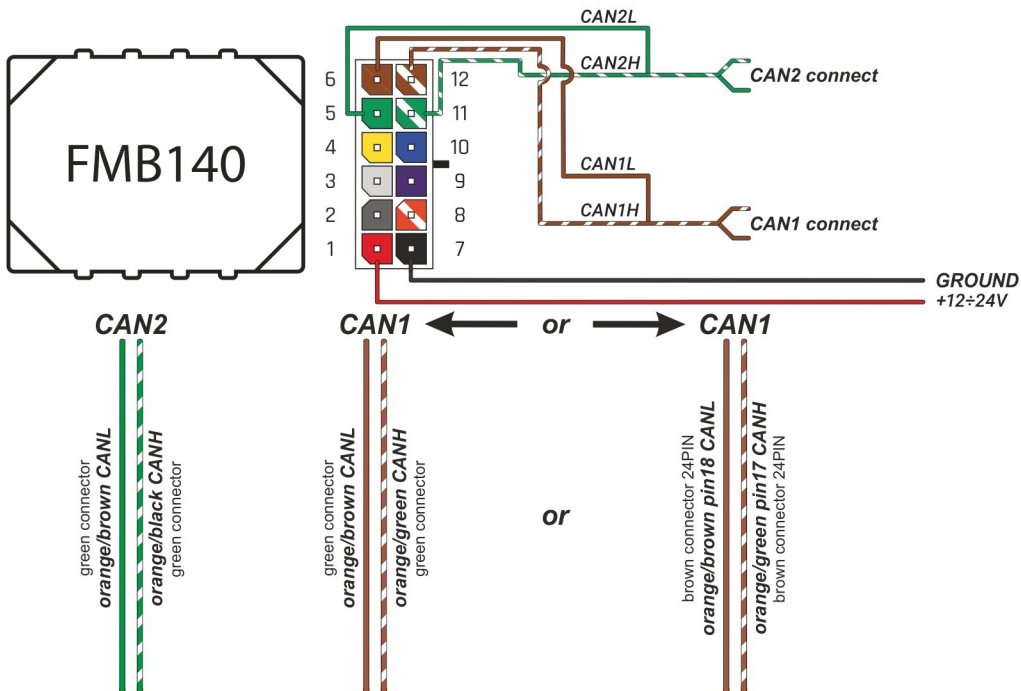

Brand, Model	Device: <b>FMB140 LV-CAN</b>	Year:	Rev.:
<b>VW TOUAREG (7L)</b>		<b>2003→</b>	<b>04</b>
Version: <b>with and without Keyless System</b>		program №: <b>11122</b> from: <b>2018-07-05</b>	

## General parameters:

- Total mileage of the vehicle (dashboard)
- Fuel level (in liters)
- Vehicle speed
- Vehicle mileage - (counted)
- Engine speed (RPM)
- Acceleration pedal position
- Total fuel consumption - (counted)
- Engine temperature