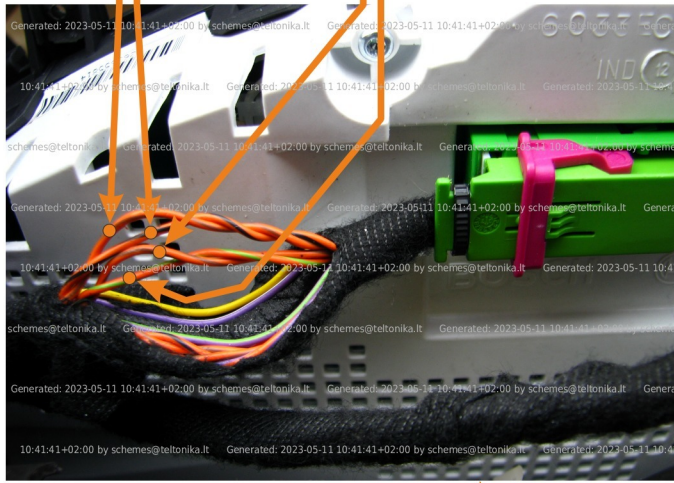

Brand, Model	Device: <b>FMB140 LV-CAN</b>	Year:	Rev.:
<b>VW TOUAREG (7L)</b>		<b>2003→</b>	<b>04</b>
Version: <b>with and without Keyless System</b>		program №: <b>11122</b> from: <b>2018-07-05</b>	

## General parameters:

- Total mileage of the vehicle (dashboard)
- Fuel level (in liters)
- Vehicle speed
- Vehicle mileage - (counted)
- Engine speed (RPM)
- Acceleration pedal position
- Total fuel consumption - (counted)
- Engine temperature