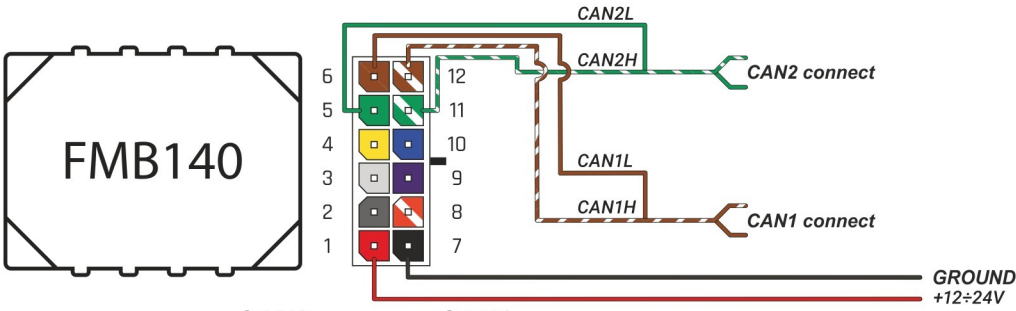

Brand, Model	Device: FMB140 LV-CAN	Year:	Rev.:
VW T6 TRANSPORTER (7H)		2016→	05
Version:	program №: 11697 from: 2017-09-01		

CAN2
white connector 73PIN
orange/brown pin57 CANL
orange/purple pin54 CANH
white connector 73PIN

CAN1
white connector 73PIN
orange/brown pin21 CANL
orange/green pin20 CANH
white connector 73PIN

VIN:
xxxxxx7Hxxxxxxxxx

Flags:

Ignition

Front left door

Front right door

Rear left door

Rear right door

Trunk cover

Engine cover (Hood)

Oil pressure / level

General parameters:

- Total mileage of the vehicle (dashboard)
- Fuel level (in liters)
- Vehicle speed
- Vehicle mileage - (counted)
- Engine speed (RPM)
- Acceleration pedal position
- Total fuel consumption - (counted)
- Engine temperature