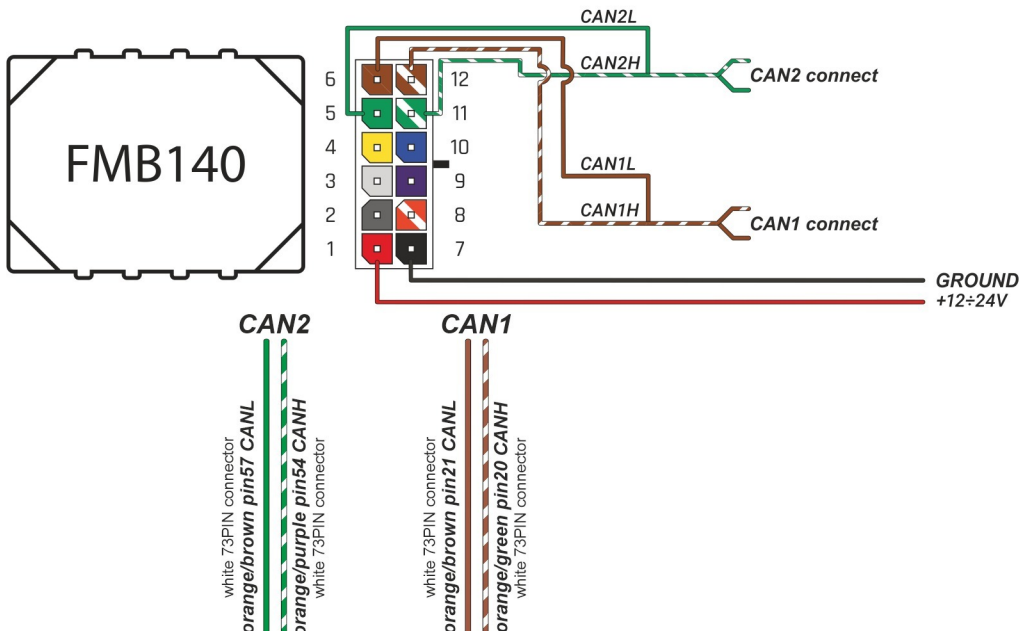

Brand, Model	Device: FMB140 LV-CAN	Year:	Rev.:
VW T6 TRANSPORTER (7H) (Regular-key)		2016→	08
Version: with Keyless System	program №: 11697 from: 2022-03-16		

VIN:
xxxxxx7Hxxxxxxxx

Regular-key only

Flags:

Ignition

Front left door

Front right door

Rear left door

Rear right door

Trunk cover

Engine cover (Hood)

Oil pressure / level

General parameters:

- Total mileage of the vehicle (dashboard)
- Vehicle mileage - (counted)
- Total fuel consumption - (counted)
- Fuel level (in liters)
- Engine speed (RPM)
- Engine temperature
- Vehicle speed
- Acceleration pedal position