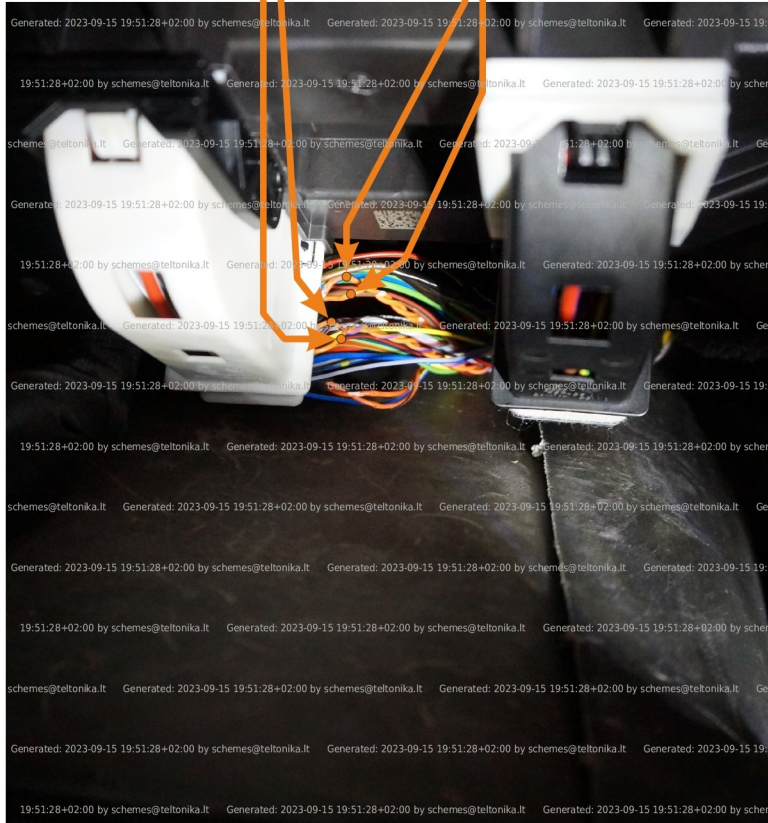

Brand, Model	Device: FMB140 LV-CAN	Year:	Rev.:
VW T6 TRANSPORTER (7H) (Regular-key)		2016→	08
Version: with Keyless System	program №: 11697 from: 2022-03-16		

VIN:
xxxxxx7Hxxxxxxxx

Regular-key only

Flags:

Ignition

Front left door

Front right door

Rear left door

Rear right door

Trunk cover

Engine cover (Hood)

Oil pressure / level

General parameters:

- Total mileage of the vehicle (dashboard)
- Vehicle mileage - (counted)
- Total fuel consumption - (counted)
- Fuel level (in liters)
- Engine speed (RPM)
- Engine temperature
- Vehicle speed
- Acceleration pedal position