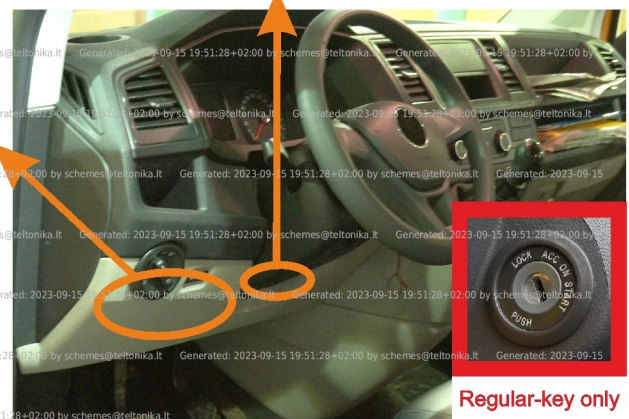

Brand, Model	Device: FMB140 LV-CAN	Year:	Rev.:
VW T6 TRANSPORTER (7H) (Regular-key)		2016→	08
Version: with Keyless System	program №: 11697 from: 2022-03-16		

VIN:
xxxxxx7Hxxxxxxxx

Regular-key only

Flags:

Ignition

Front left door

Front right door

Rear left door

Rear right door

Trunk cover

Engine cover (Hood)

Oil pressure / level

General parameters:

- Total mileage of the vehicle (dashboard)
- Vehicle mileage - (counted)
- Total fuel consumption - (counted)
- Fuel level (in liters)
- Engine speed (RPM)
- Engine temperature
- Vehicle speed
- Acceleration pedal position