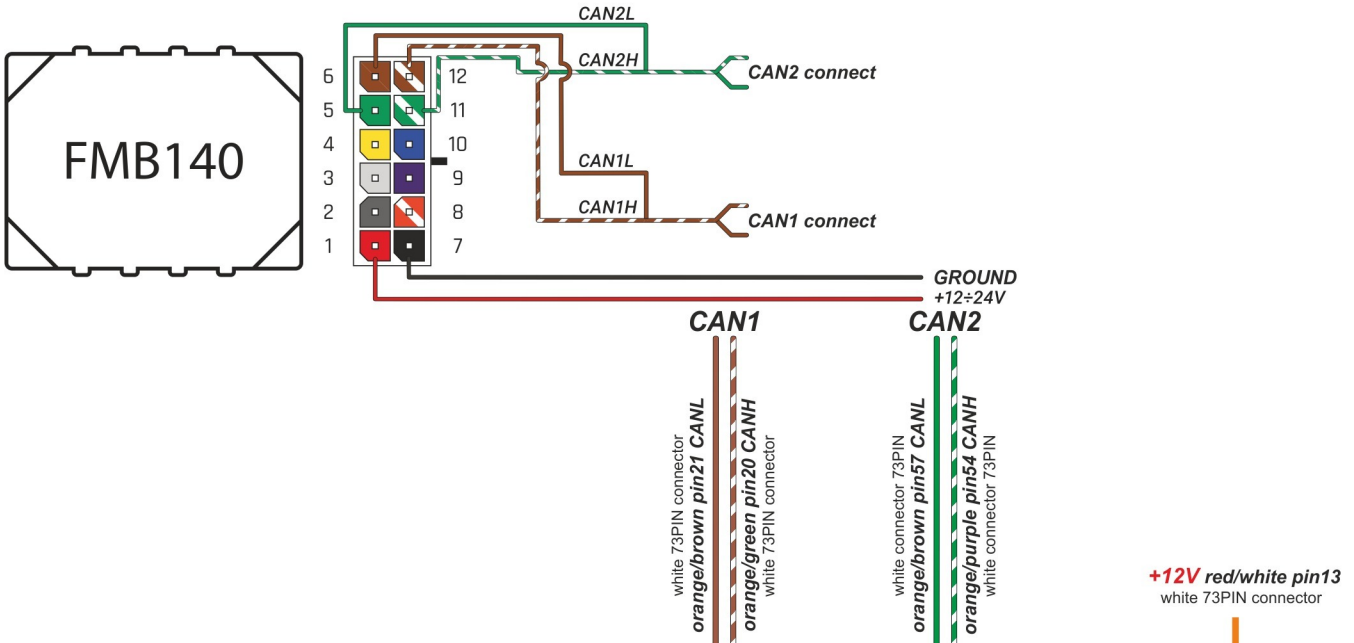

Brand, Model	Device: FMB140 LV-CAN	Year:	Rev.:
VW T6 CARAVELLE (7H)		2016→	05
Version: with and without Keyless System		program №: 11697 from: 2017-09-01	

Flags:

Ignition

Front left door

Front right door

Rear left door

Rear right door

Trunk cover

Engine cover (Hood)

Oil pressure / level

General parameters:

- Total mileage of the vehicle (dashboard)
- Fuel level (in liters)
- Vehicle speed
- Vehicle mileage - (counted)
- Engine speed (RPM)
- Acceleration pedal position
- Total fuel consumption - (counted)
- Engine temperature