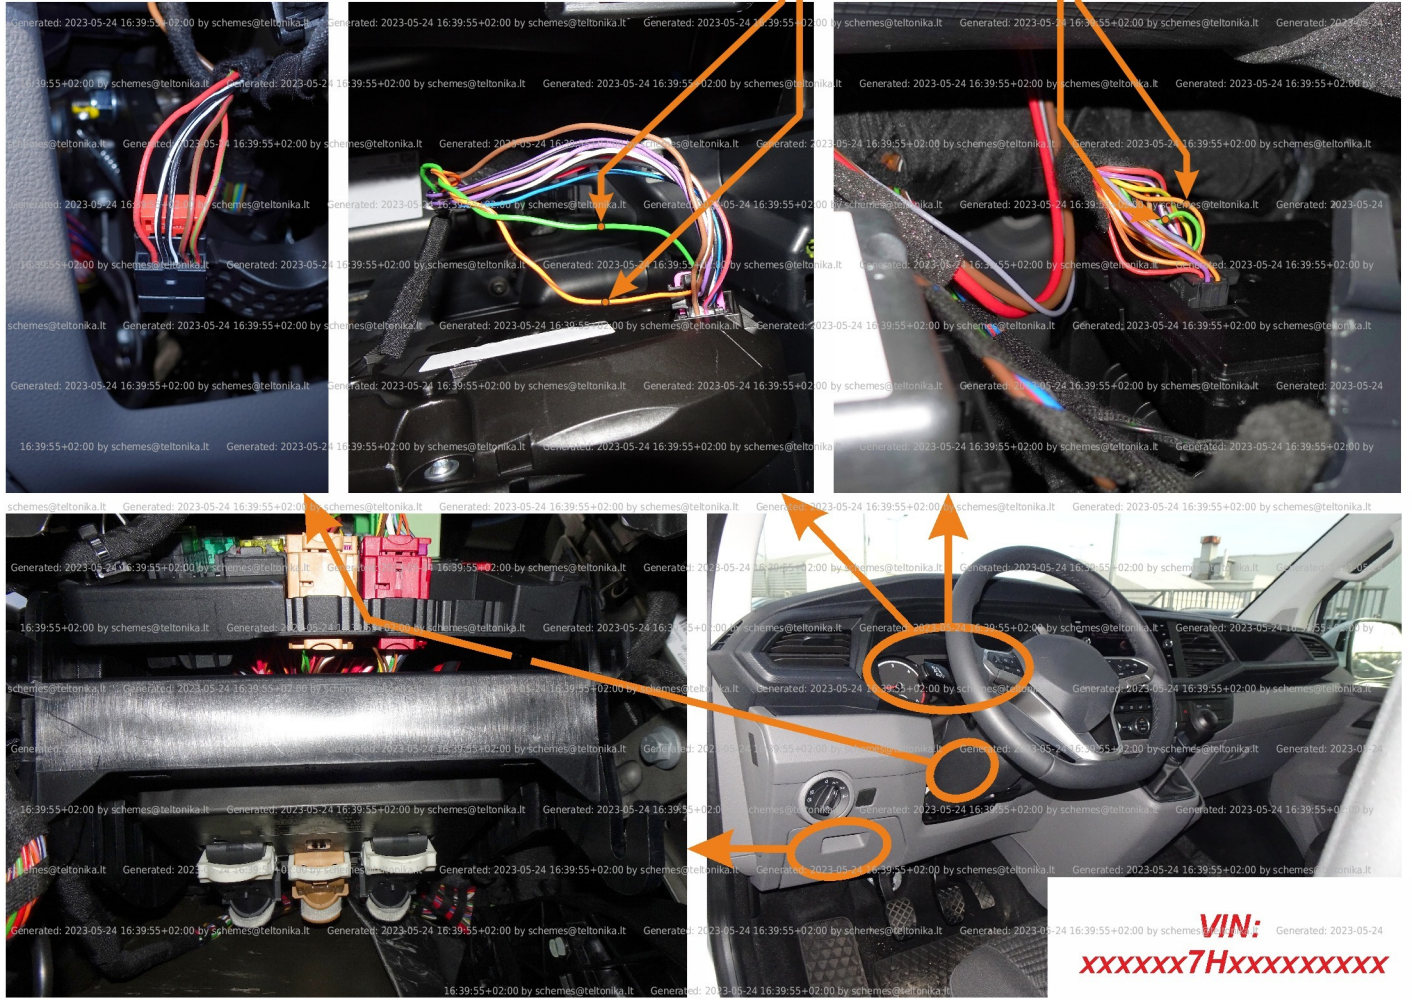

Brand, Model	Device: <b>FMB140 LV-CAN</b>	Year:	Rev.:
<b>VW T6.1 CARAVELLE (7H)</b>		<b>2020→</b>	<b>16</b>
Version: <b>with and without Keyless System</b>		program №: <b>12977</b> from: <b>2023-05-22</b>	

## Flags:

Ignition

Front left door

Front right door

Rear left door

Rear right door

Trunk cover

Engine cover (Hood)

Oil pressure / level

## General parameters:

- Total mileage of the vehicle (dashboard)
- Fuel level (in liters)
- Vehicle speed
- Vehicle mileage - (counted)
- Engine speed (RPM)
- Acceleration pedal position
- Total fuel consumption - (counted)
- Engine temperature