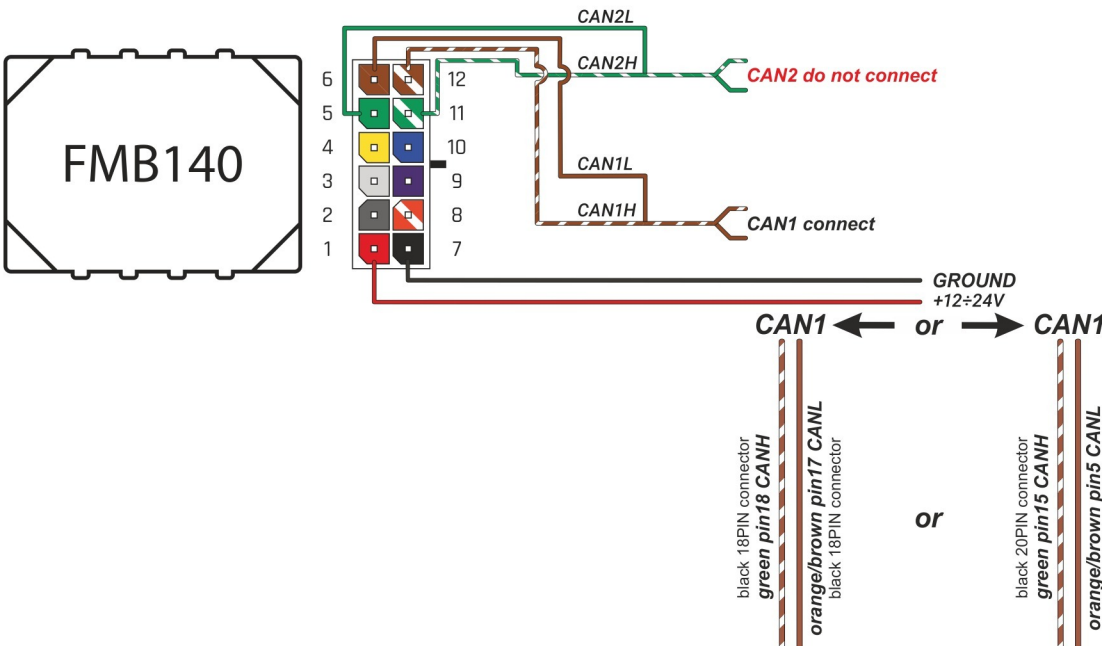

Brand, Model	Device: <b>FMB140 LV-CAN</b>	Year:	Rev.:
<b>VW T6.1 CARAVELLE (7H)</b>		<b>2020→</b>	<b>16</b>
Version: <b>with and without Keyless System</b>		program №: <b>12977</b> from: <b>2023-05-22</b>	

**VIN:**  
 xxxxxxx7Hxxxxxxx

Oil pressure / level

## General parameters:

- Total mileage of the vehicle (dashboard)
- Fuel level (in liters)
- Vehicle speed
- Vehicle mileage - (counted)
- Engine speed (RPM)
- Acceleration pedal position
- Total fuel consumption - (counted)
- Engine temperature