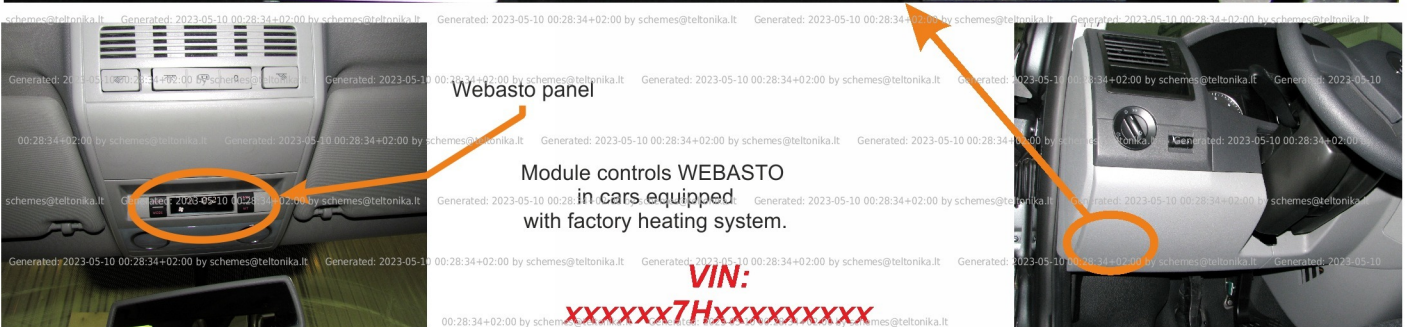

Brand, Model	Device: FMB140 LV-CAN	Year:	Rev.:
VW T5 CARAVELLE (7H)		2010→	05
Version: with and without Keyless System		program №: 11176 from: 2017-09-01	

Flags:

General parameters:

- Total mileage of the vehicle (dashboard)
- Vehicle mileage - (counted)
- Total fuel consumption - (counted)
- Fuel level (in liters)
- Engine speed (RPM)
- Engine temperature
- Vehicle speed