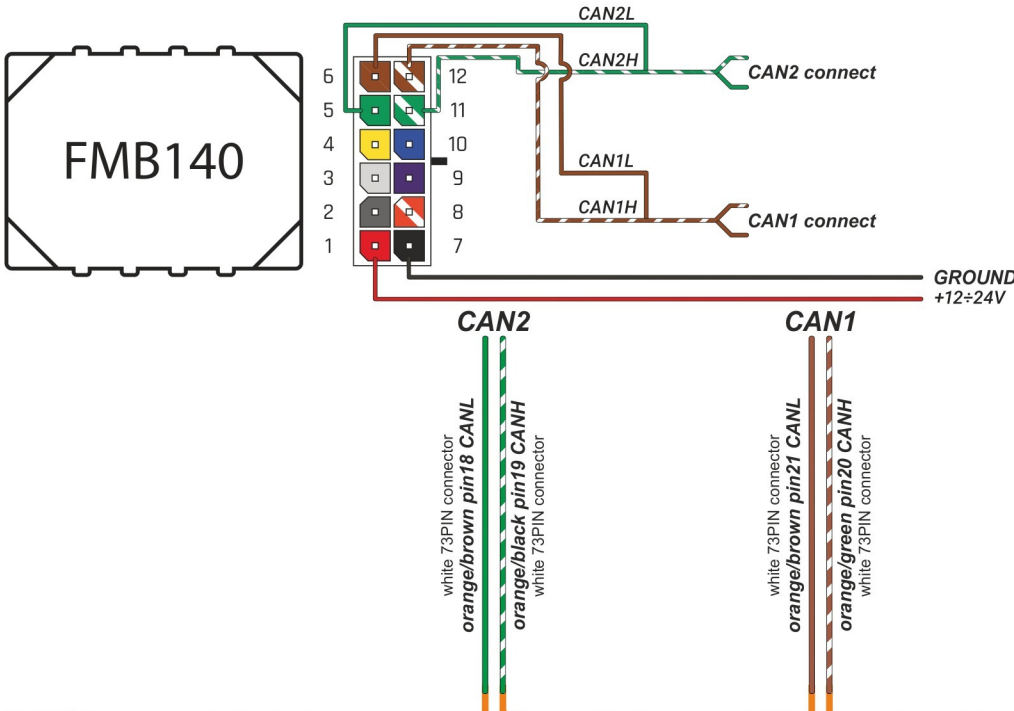

Brand, Model	Device: FMB140 LV-CAN	Year:	Rev.:
VW T5 CARAVELLE (7H)		2010→	05
Version: with and without Keyless System		program №: 11176 from: 2017-09-01	

Flags:

General parameters:

- Total mileage of the vehicle (dashboard)
- Vehicle mileage - (counted)
- Total fuel consumption - (counted)
- Fuel level (in liters)
- Engine speed (RPM)
- Engine temperature
- Vehicle speed