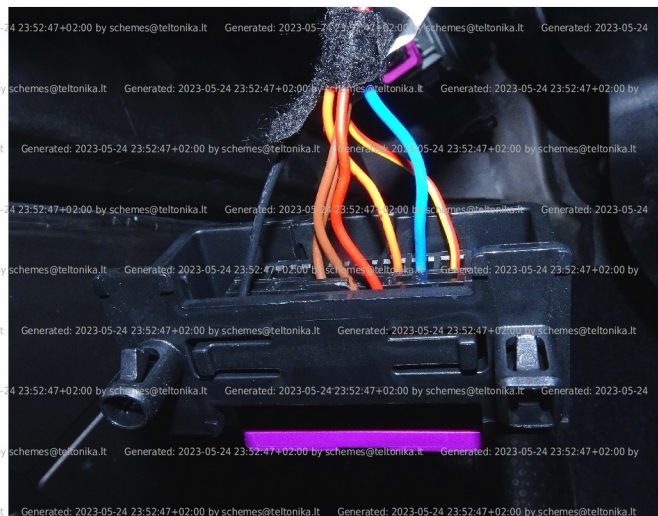

Brand, Model	Device: FMB140 LV-CAN	Year:	Rev.:
VW T-CROSS (C1) (Start-button)		2019→	13
Version: with and without Keyless System		program №: 13627 from: 2023-05-22	

CAN1
 black -C- 73PIN connector (T73c)
 green pin46 CANH
 orange/brown pin47 CANL
 black -C- 73PIN connector (T73c)

VIN:
 xxxxxxxC1xxxxxxxxx

Start-button only

Flags:

-  Ignition
-  Front left door
-  Front right door
-  Rear left door
-  Rear right door
-  Trunk cover
-  Engine cover (Hood)
-  Oil pressure / level
-  Washer fluid level indicator turned on

General parameters:

- Total mileage of the vehicle (dashboard)
- Vehicle mileage - (counted)
- Total fuel consumption - (counted)
- Fuel level (in liters)
- Engine speed (RPM)
- Engine temperature
- Vehicle speed
- Acceleration pedal position