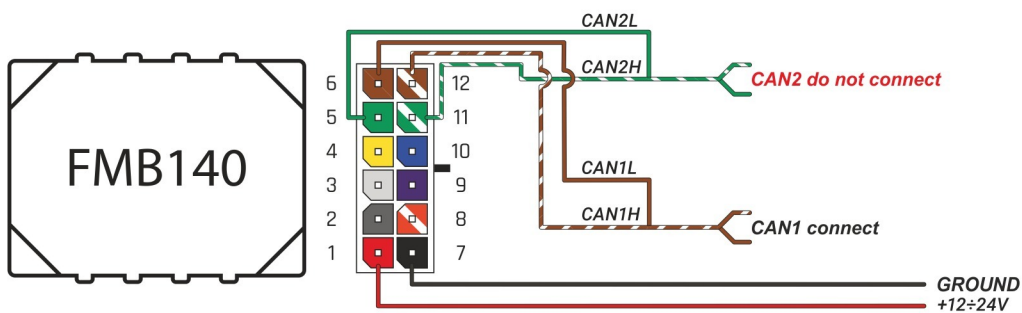

Brand, Model	Device: FMB140 LV-CAN	Year:	Rev.:
VW T-CROSS (C1) (Start-button)		2019→	13
Version: with and without Keyless System		program №: 13627 from: 2023-05-22	

CAN1
 black -C- 73PIN connector (T73c)
 green pin46 CANH
 orange/brown pin47 CANL
 black -C- 73PIN connector (T73c)

VIN:
 xxxxxxxC1xxxxxxxxx

Start-button only

Flags:

-  Ignition
-  Front left door
-  Front right door
-  Rear left door
-  Rear right door
-  Trunk cover
-  Engine cover (Hood)
-  Oil pressure / level
-  Washer fluid level indicator turned on