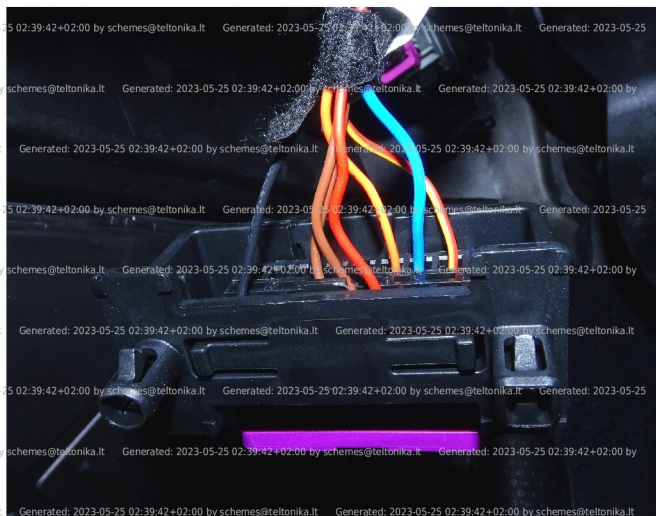

Brand, Model	Device: FMB140 LV-CAN	Year:	Rev.:
VW T-CROSS (C1) (Start-button) (Optional connection)		2019→	12
Version: with and without Keyless System		program №: 13627 from: 2023-05-22	

CAN1
 black -C 73PIN connector (T73c)
 green pin46 CANH
 orange/brown pin47 CANL
 black -C 73PIN connector (T73c)

VIN:
 xxxxxxxC1xxxxxxxxx

START ENGINE STOP
 Start-button only

Flags:

Ignition

Front left door

Front right door

Rear left door

Rear right door

Trunk cover

Engine cover (Hood)

Oil pressure / level

General parameters:

- Total mileage of the vehicle (dashboard)
- Fuel level (in liters)
- Vehicle speed
- Vehicle mileage - (counted)
- Engine speed (RPM)
- Acceleration pedal position
- Total fuel consumption - (counted)
- Engine temperature