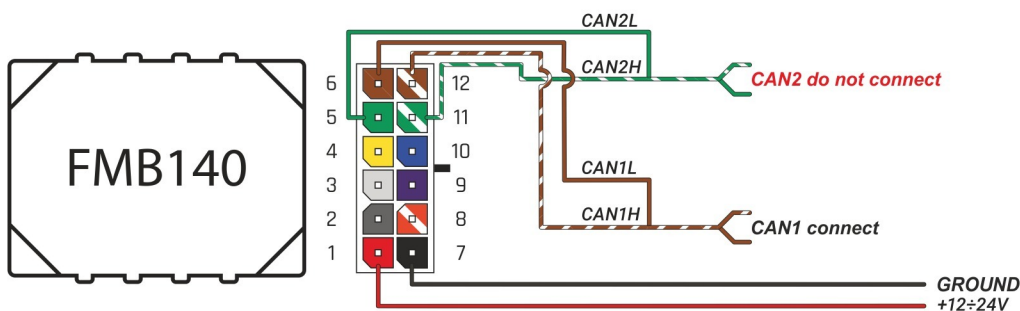

Brand, Model	Device: FMB140 LV-CAN	Year:	Rev.:
VW T-CROSS (C1) (Start-button) (Optional connection)		2019→	12
Version: with and without Keyless System		program №: 13627 from: 2023-05-22	

CAN1
 black -C 73PIN connector (T73c)
 green pin46 CANH
 orange/brown pin47 CANL
 black -C 73PIN connector (T73c)

VIN:
 xxxxxxxC1xxxxxxxxx

START ENGINE STOP
 Start-button only

Flags:

Ignition

Front left door

Front right door

Rear left door

Rear right door

Trunk cover

Engine cover (Hood)

Oil pressure / level

General parameters:

- Total mileage of the vehicle (dashboard)
- Fuel level (in liters)
- Vehicle speed
- Vehicle mileage - (counted)
- Engine speed (RPM)
- Acceleration pedal position
- Total fuel consumption - (counted)
- Engine temperature