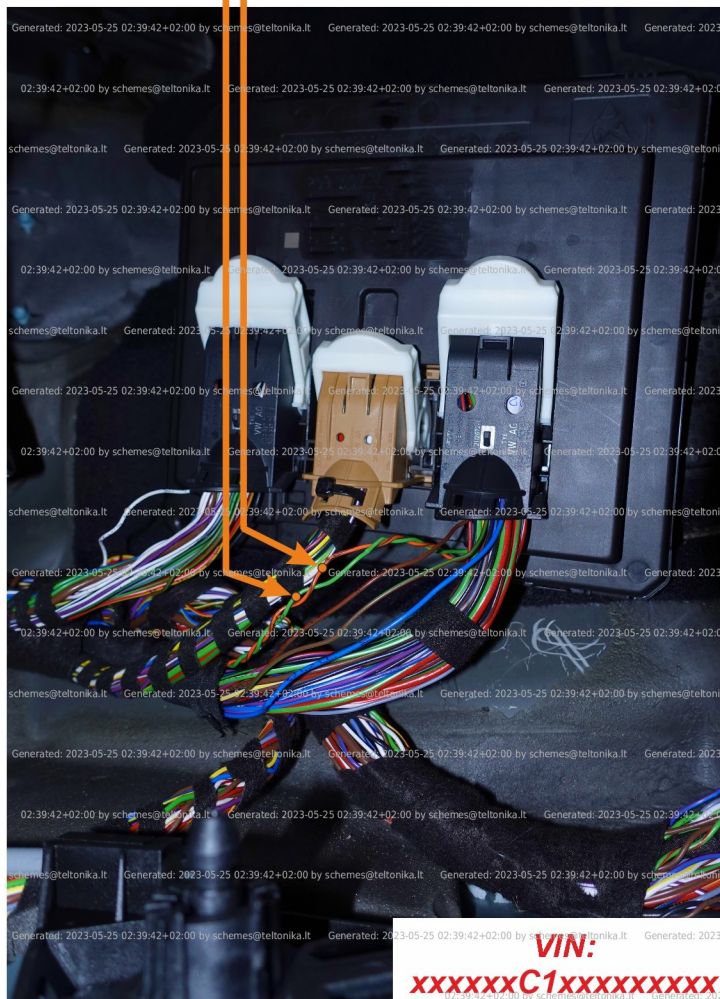

Brand, Model	Device: FMB140 LV-CAN	Year:	Rev.:
VW T-CROSS (C1) (Start-button) (Optional connection)		2019→	12
Version: with and without Keyless System		program №: 13627 from: 2023-05-22	

CAN1
 black -C 73PIN connector (T73c)
 green pin46 CANH
 orange/brown pin47 CANL
 black -C 73PIN connector (T73c)

VIN:
 xxxxxxxC1xxxxxxxxx

START ENGINE STOP
 Start-button only

Flags:

Ignition

Front left door

Front right door

Rear left door

Rear right door

Trunk cover

Engine cover (Hood)

Oil pressure / level

General parameters:

- Total mileage of the vehicle (dashboard)
- Fuel level (in liters)
- Vehicle speed
- Vehicle mileage - (counted)
- Engine speed (RPM)
- Acceleration pedal position
- Total fuel consumption - (counted)
- Engine temperature