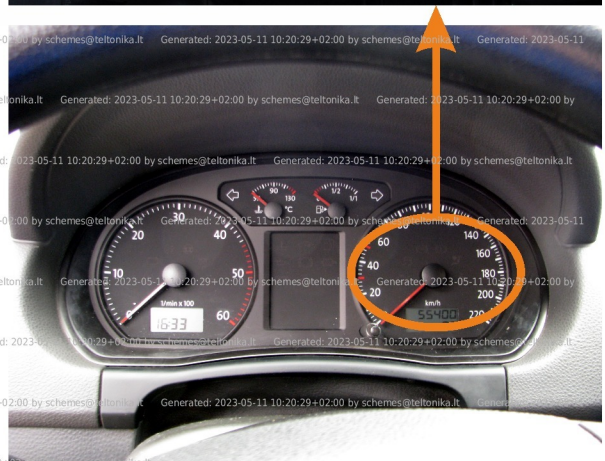

Brand, Model	Device: FMB140 LV-CAN	Year:	Rev.:
VW POLO (9N)		2005→	04
Version:	program №: 11161 from: 2017-09-01		

Flags:

Ignition

Front left door

Front right door

Rear left door

Rear right door

Trunk cover

Engine cover (Hood)

Oil pressure / level

General parameters:

- Total mileage of the vehicle (dashboard)
- Fuel level (in liters)
- Vehicle speed
- Vehicle mileage - (counted)
- Engine speed (RPM)
- Total fuel consumption - (counted)
- Engine temperature