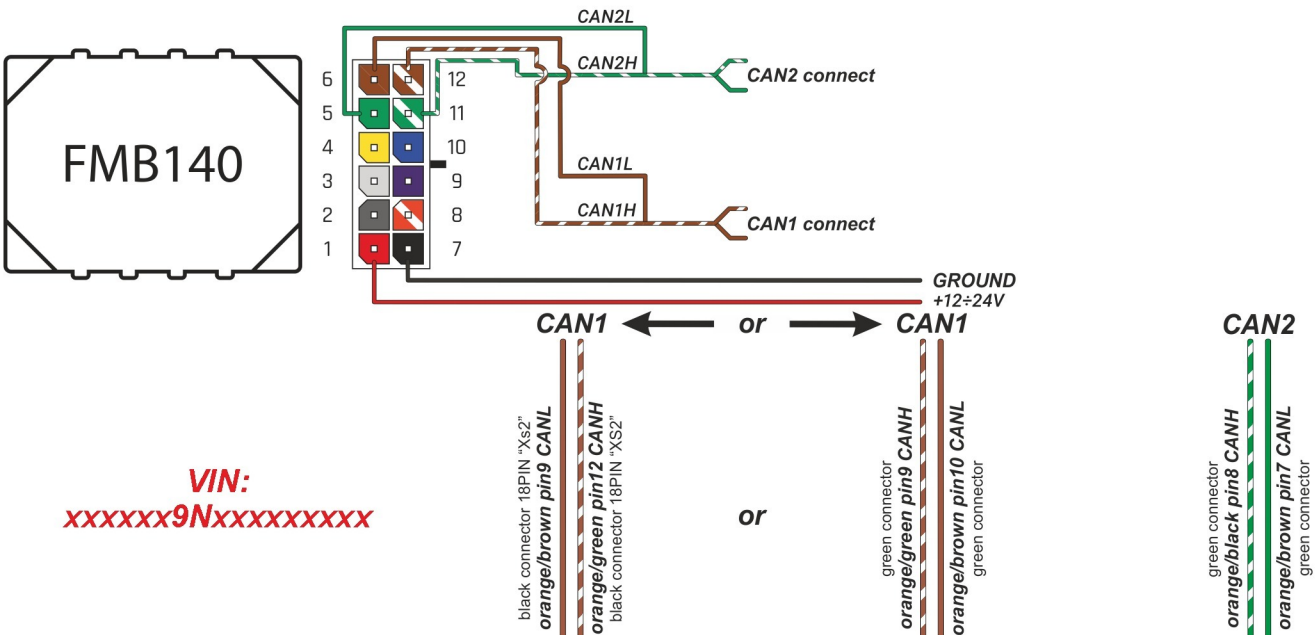

Brand, Model	Device: FMB140 LV-CAN	Year:	Rev.:
VW POLO (9N)		2005→	04
Version:	program №: 11161 from: 2017-09-01		

Flags:

Ignition

Front left door

Front right door

Rear left door

Rear right door

Trunk cover

Engine cover (Hood)

Oil pressure / level

General parameters:

- Total mileage of the vehicle (dashboard)
- Fuel level (in liters)
- Vehicle speed
- Vehicle mileage - (counted)
- Engine speed (RPM)
- Total fuel consumption - (counted)
- Engine temperature