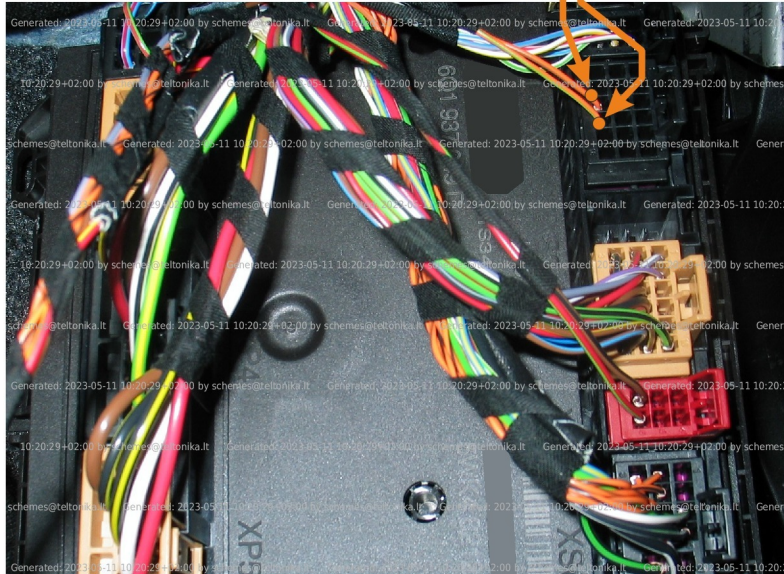

Brand, Model	Device: FMB140 LV-CAN	Year:	Rev.:
VW POLO (9N)		2005→	04
Version:	program №: 11161 from: 2017-09-01		

Flags:

Ignition

Front left door

Front right door

Rear left door

Rear right door

Trunk cover

Engine cover (Hood)

Oil pressure / level

General parameters:

- Total mileage of the vehicle (dashboard)
- Fuel level (in liters)
- Vehicle speed
- Vehicle mileage - (counted)
- Engine speed (RPM)
- Total fuel consumption - (counted)
- Engine temperature