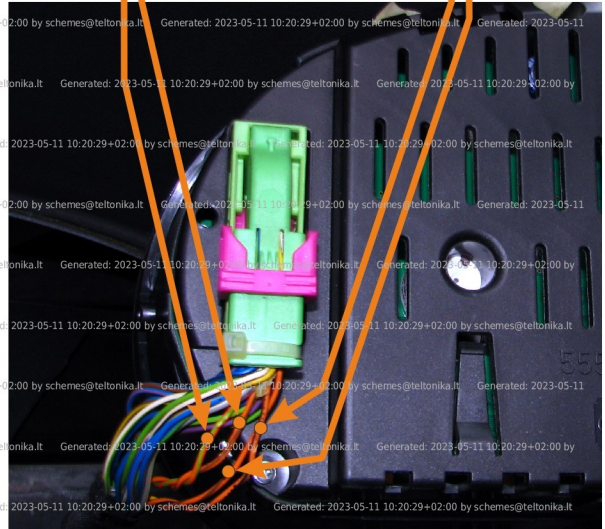

Brand, Model	Device: FMB140 LV-CAN	Year:	Rev.:
VW POLO (9N)		2005→	04
Version:	program №: 11161 from: 2017-09-01		

Flags:

Ignition

Front left door

Front right door

Rear left door

Rear right door

Trunk cover

Engine cover (Hood)

Oil pressure / level

General parameters:

- Total mileage of the vehicle (dashboard)
- Fuel level (in liters)
- Vehicle speed
- Vehicle mileage - (counted)
- Engine speed (RPM)
- Total fuel consumption - (counted)
- Engine temperature