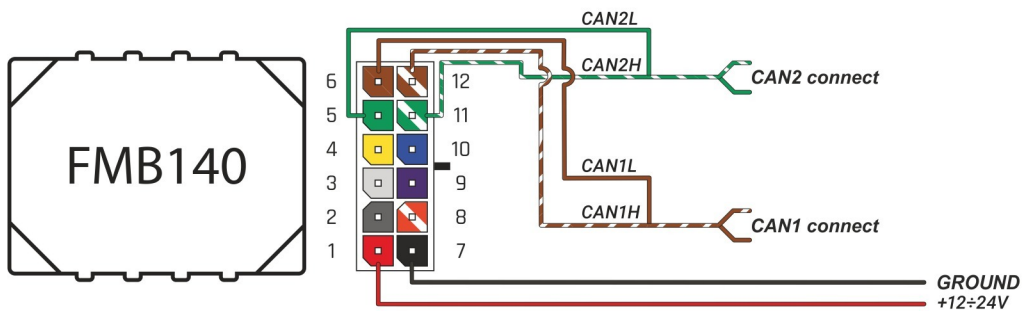

Brand, Model	Device: <b>FMB140 LV-CAN</b>	Year:	Rev.:
<b>VW POLO (6R)</b>		<b>2014→</b>	<b>03</b>
Version: <b>without Keyless System</b>		program №: <b>11794</b> from: <b>2023-02-14</b>	

**VIN:**  
**xxxxxx6Rxxxxxxx**