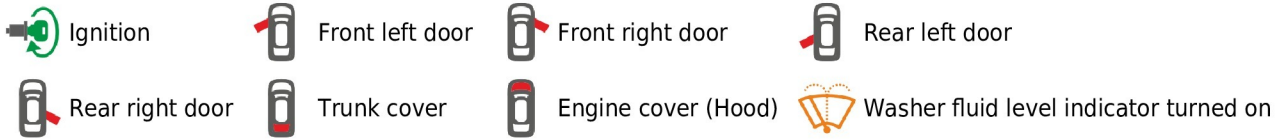

Flags:

General parameters:

- Total mileage of the vehicle (dashboard)
- Vehicle mileage - (counted)
- Total fuel consumption - (counted)
- Fuel level (in liters)
- Engine speed (RPM)
- Engine temperature
- Vehicle speed
- Acceleration pedal position