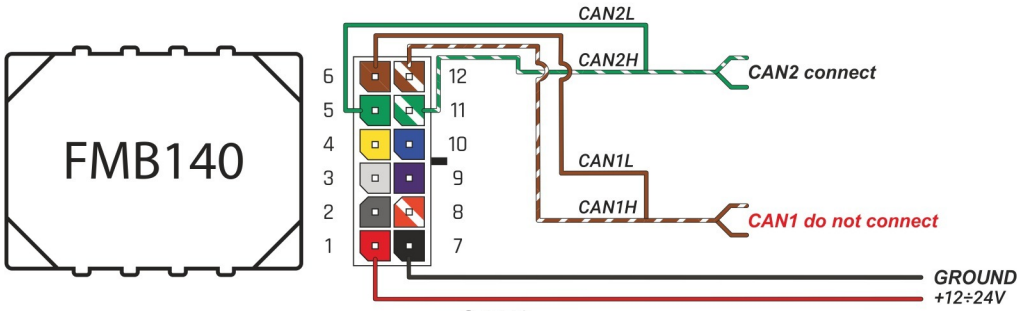

Brand, Model	Device: <b>FMB140 LV-CAN</b>	Year:	Rev.:
<b>VW POLO (6R)</b>		<b>2009→</b>	<b>03</b>
Version: <b>with and without Keyless System</b>		program №: <b>11176</b> from: <b>2017-09-01</b>	

**VIN:**  
**xxxxxxx6Rxxxxxxxxx**