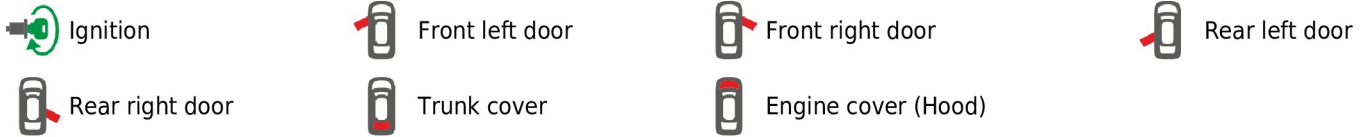

Flags:

General parameters:

- Vehicle mileage - (counted)
- Total fuel consumption - (counted)
- Fuel level (in liters)
- Engine speed (RPM)
- Engine temperature
- Vehicle speed