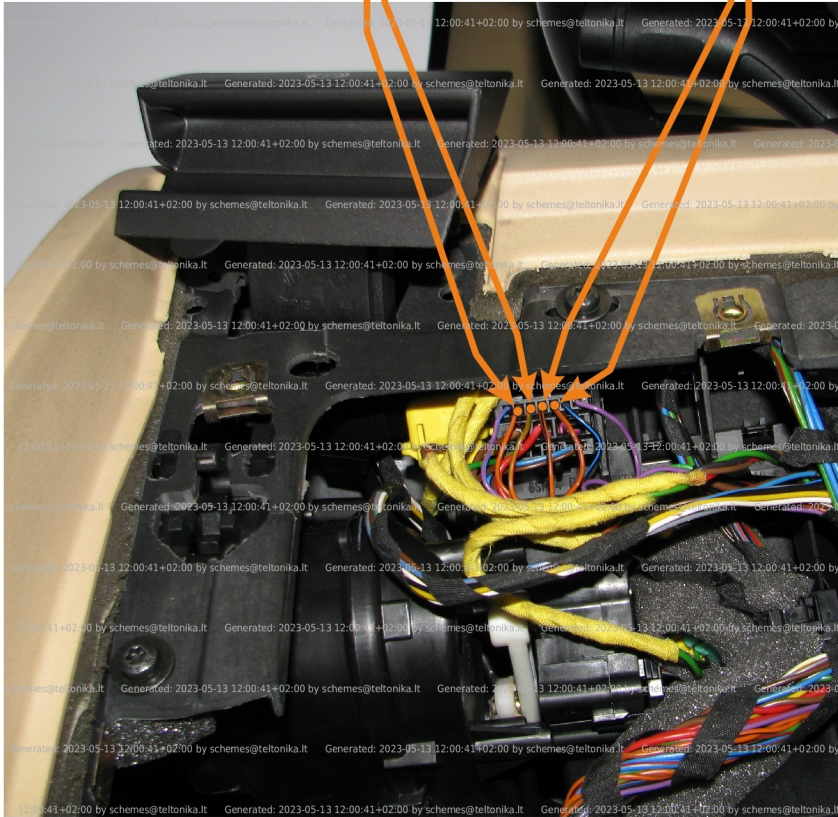

Brand, Model	Device: FMB140 LV-CAN	Year:	Rev.:
VW PHAETON (3D)		2003→	03
Version: with and without Keyless System		program №: 11122 from: 2017-09-01	

VIN:
xxxxxx3Dxxxxxxxx

Flags:

Ignition

Front left door

Front right door

Rear left door

Rear right door

Trunk cover

Engine cover (Hood)

Oil pressure / level

General parameters:

- Total mileage of the vehicle (dashboard)
- Fuel level (in liters)
- Vehicle speed
- Vehicle mileage - (counted)
- Engine speed (RPM)
- Total fuel consumption - (counted)
- Engine temperature