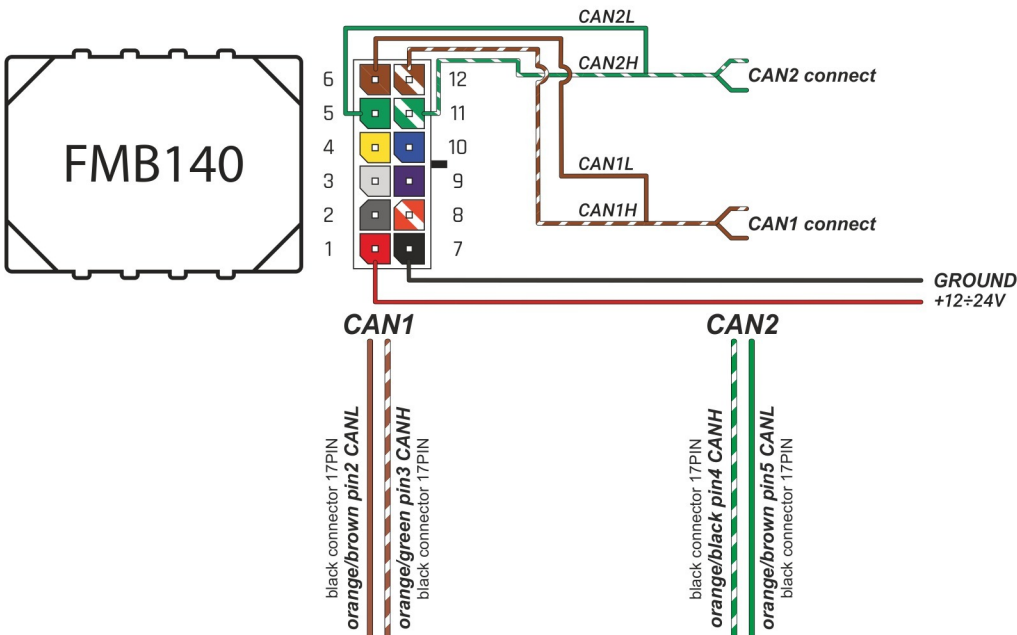

Brand, Model	Device: FMB140 LV-CAN	Year:	Rev.:
VW PHAETON (3D)		2003→	03
Version: with and without Keyless System		program №: 11122 from: 2017-09-01	

VIN:
xxxxxx3Dxxxxxxxx

Flags:

Ignition

Front left door

Front right door

Rear left door

Rear right door

Trunk cover

Engine cover (Hood)

Oil pressure / level

General parameters:

- Total mileage of the vehicle (dashboard)
- Fuel level (in liters)
- Vehicle speed
- Vehicle mileage - (counted)
- Engine speed (RPM)
- Total fuel consumption - (counted)
- Engine temperature