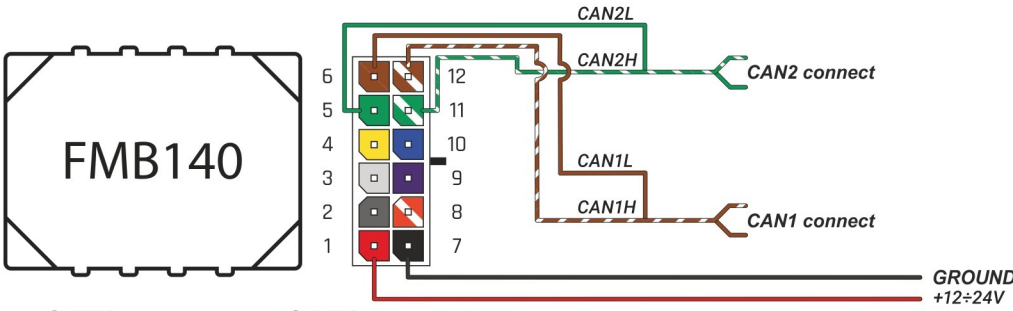

Brand, Model	Device: FMB140 LV-CAN	Year:	Rev.:
VW PASSAT B8 (3C) (Start-button)		2017→	14
Version: with and without Keyless System		program №: 11926 from: 2023-05-22	

CAN2
 beige 17PIN connector
 orange/black pin1 CANH
 orange/brown pin2 CANL
 beige 17PIN connector

CAN1
 black „A“ 73PIN connector (T73a)
 orange/brown pin17 CANL
 orange/green pin16 CANH
 black „A“ 73PIN connector (T73a)

Start-button only

Flags:

Ignition

Front left door

Front right door

Rear left door

Rear right door

Trunk cover

Engine cover (Hood)

Oil pressure / level

General parameters:

- Total mileage of the vehicle (dashboard)
- Fuel level (in liters)
- Vehicle speed
- Vehicle mileage - (counted)
- Engine speed (RPM)
- Acceleration pedal position
- Total fuel consumption - (counted)
- Engine temperature