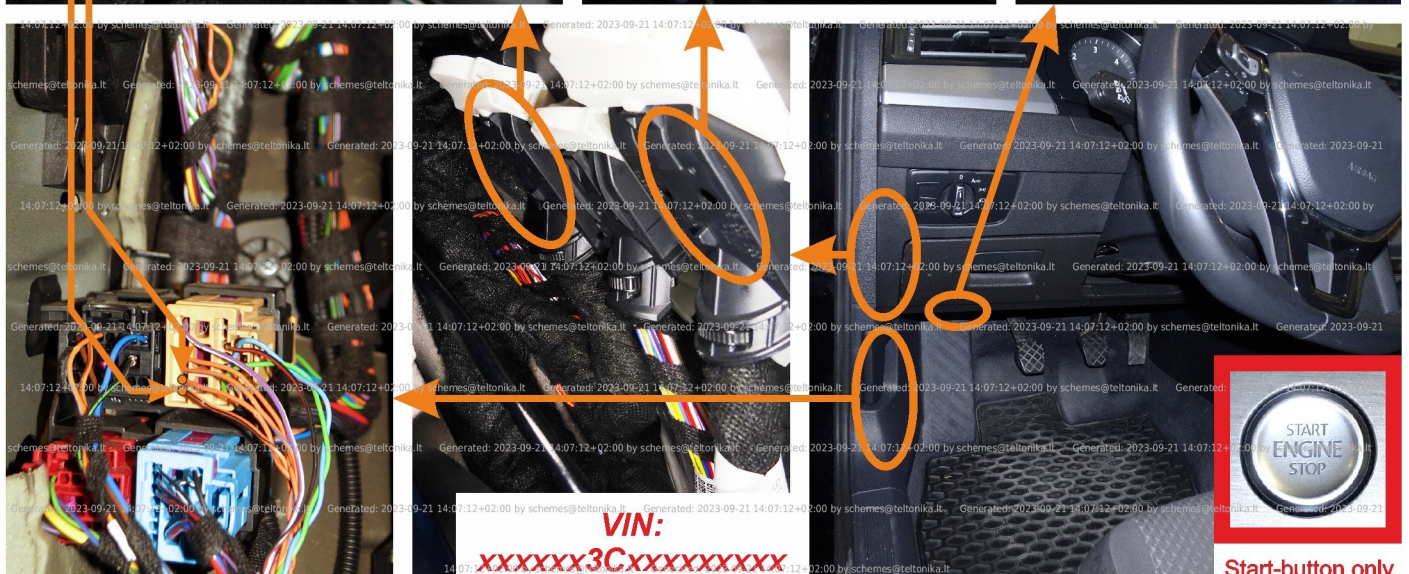

Brand, Model	Device: FMB140 LV-CAN	Year:	Rev.:
VW PASSAT B8 (3C) (Start-button)		2017→	14
Version: with and without Keyless System		program №: 11926 from: 2023-05-22	

CAN2
 beige 17PIN connector
 orange/black pin1 CANH
 orange/brown pin2 CANL
 beige 17PIN connector

CAN1
 black „A“ 73PIN connector (T73a)
 orange/brown pin17 CANL
 orange/green pin16 CANH
 black „A“ 73PIN connector (T73a)

Start-button only

Flags:

Ignition

Front left door

Front right door

Rear left door

Rear right door

Trunk cover

Engine cover (Hood)

Oil pressure / level

General parameters:

- Total mileage of the vehicle (dashboard)
- Fuel level (in liters)
- Vehicle speed
- Vehicle mileage - (counted)
- Engine speed (RPM)
- Acceleration pedal position
- Total fuel consumption - (counted)
- Engine temperature