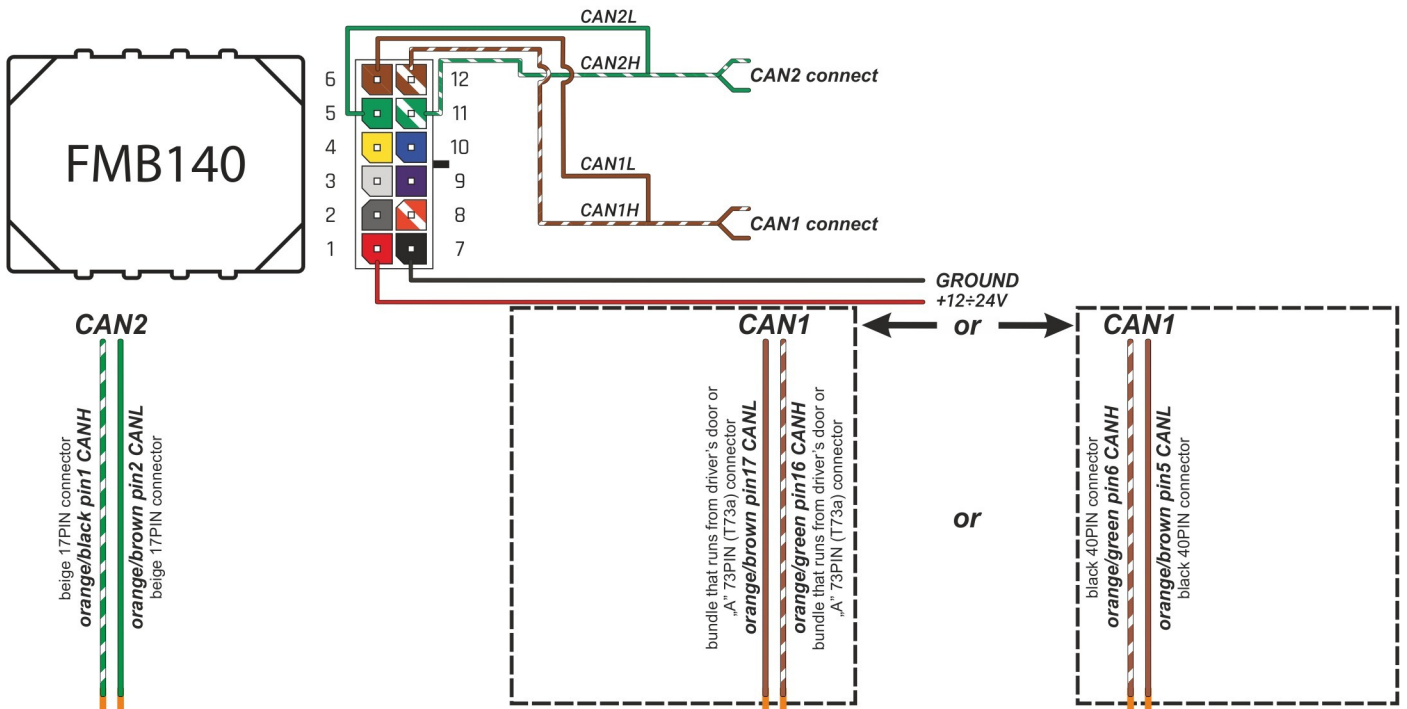

Brand, Model	Device: FMB140 LV-CAN	Year:	Rev.:
VW PASSAT B8 (3C) (Start-button)		2015→	14
Version: with and without Keyless System	program №: 11673 from: 2023-05-22		

VIN:
xxxxxx3Cxxxxxxxxxx

Flags:

General parameters:

- Total mileage of the vehicle (dashboard)
- Fuel level (in liters)
- Vehicle speed
- Vehicle mileage - (counted)
- Engine speed (RPM)
- Acceleration pedal position
- Total fuel consumption - (counted)
- Engine temperature