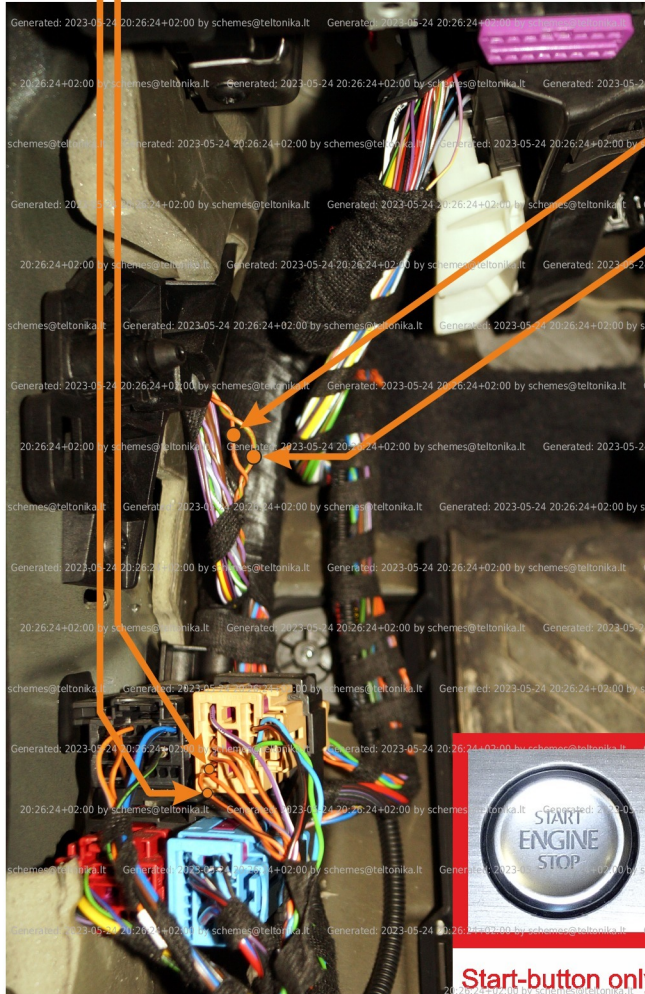

Brand, Model	Device: FMB140 LV-CAN	Year:	Rev.:
VW PASSAT B8 (3C) (Start-button)		2015→	14
Version: with and without Keyless System	program №: 11673 from: 2023-05-22		

VIN:
xxxxxx3Cxxxxxxxxxx

Flags:

General parameters:

- Total mileage of the vehicle (dashboard)
- Fuel level (in liters)
- Vehicle speed
- Vehicle mileage - (counted)
- Engine speed (RPM)
- Acceleration pedal position
- Total fuel consumption - (counted)
- Engine temperature