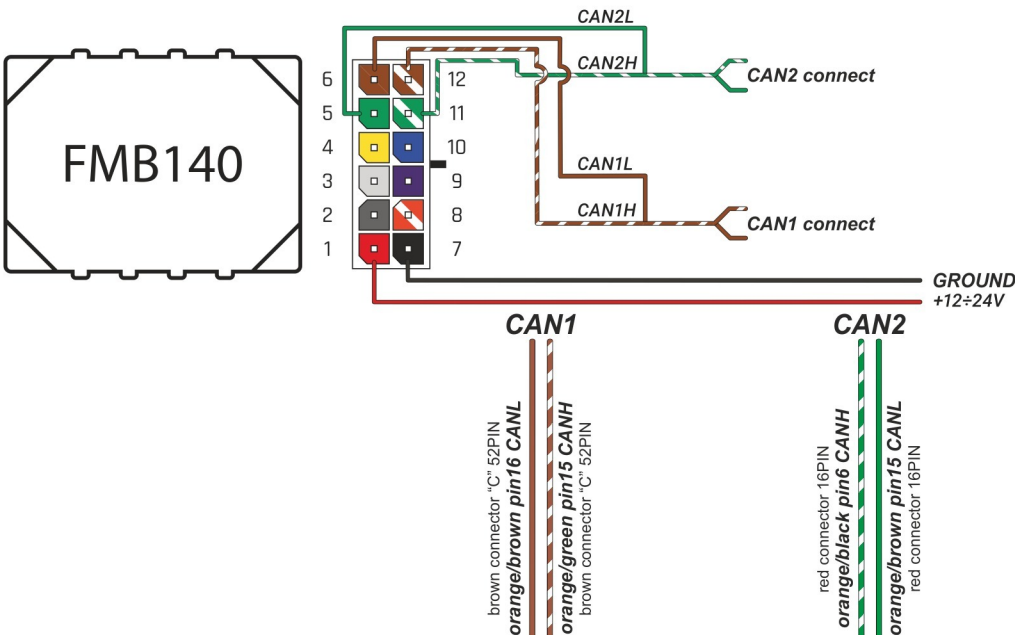

Brand, Model	Device: FMB140 LV-CAN	Year:	Rev.:
VW PASSAT B7 (3C)		2011→	03
Version: with and without Keyless System		program №: 11173 from: 2017-09-01	

Flags:

General parameters:

- Total mileage of the vehicle (dashboard)
- Fuel level (in liters)
- Vehicle speed
- Vehicle mileage - (counted)
- Engine speed (RPM)
- Total fuel consumption - (counted)
- Engine temperature