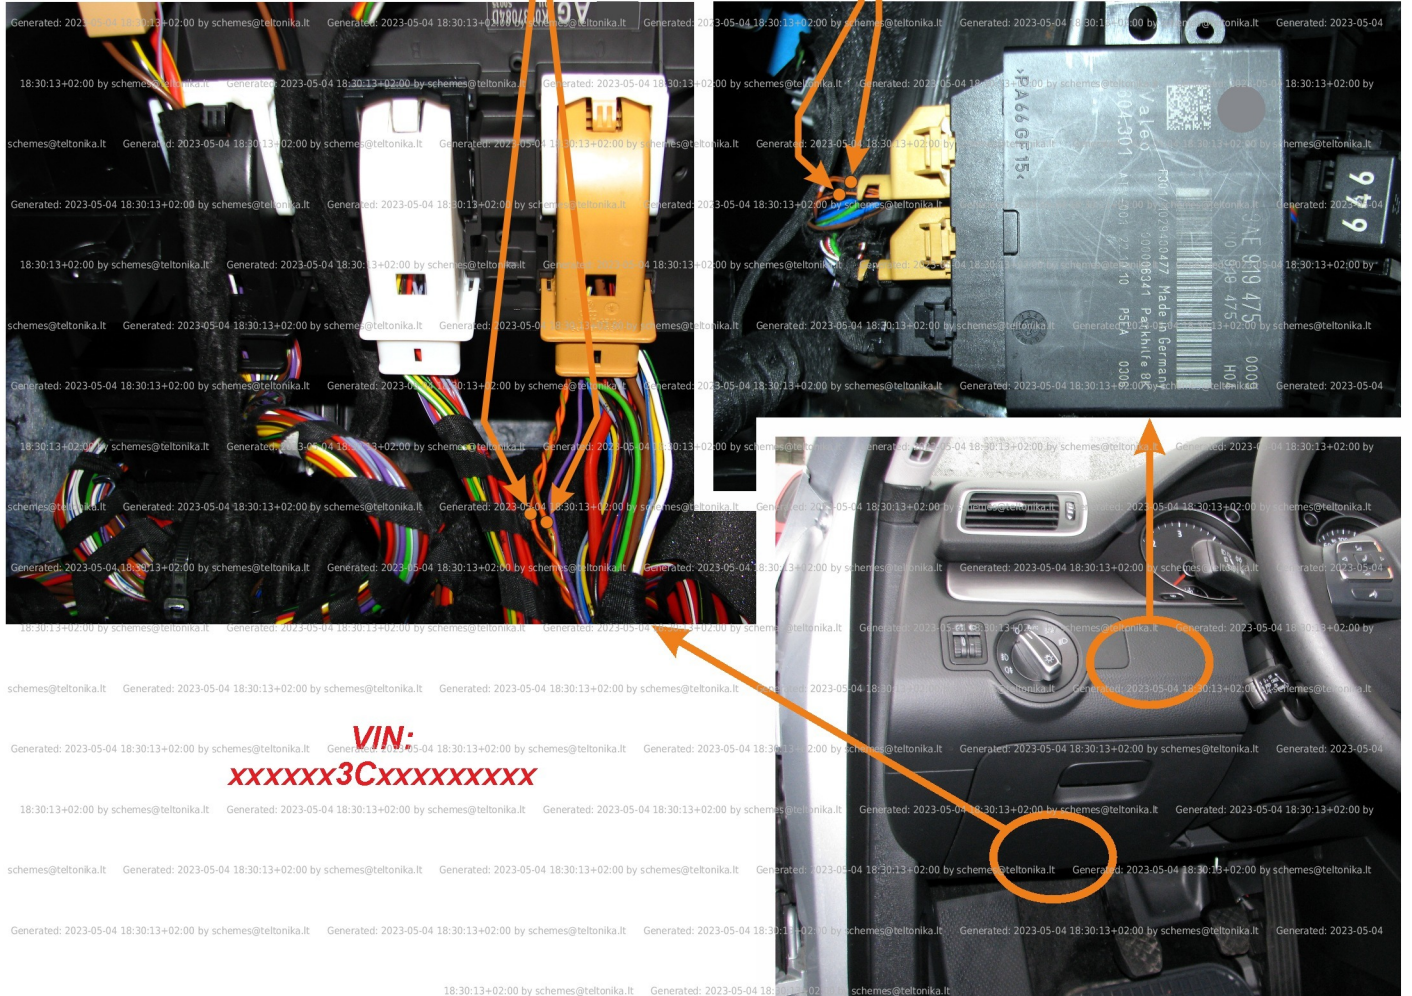

Brand, Model	Device: FMB140 LV-CAN	Year:	Rev.:
VW PASSAT B7 (3C)		2011→	03
Version: with and without Keyless System		program №: 11173 from: 2017-09-01	

Flags:

General parameters:

- Total mileage of the vehicle (dashboard)
- Fuel level (in liters)
- Vehicle speed
- Vehicle mileage - (counted)
- Engine speed (RPM)
- Total fuel consumption - (counted)
- Engine temperature