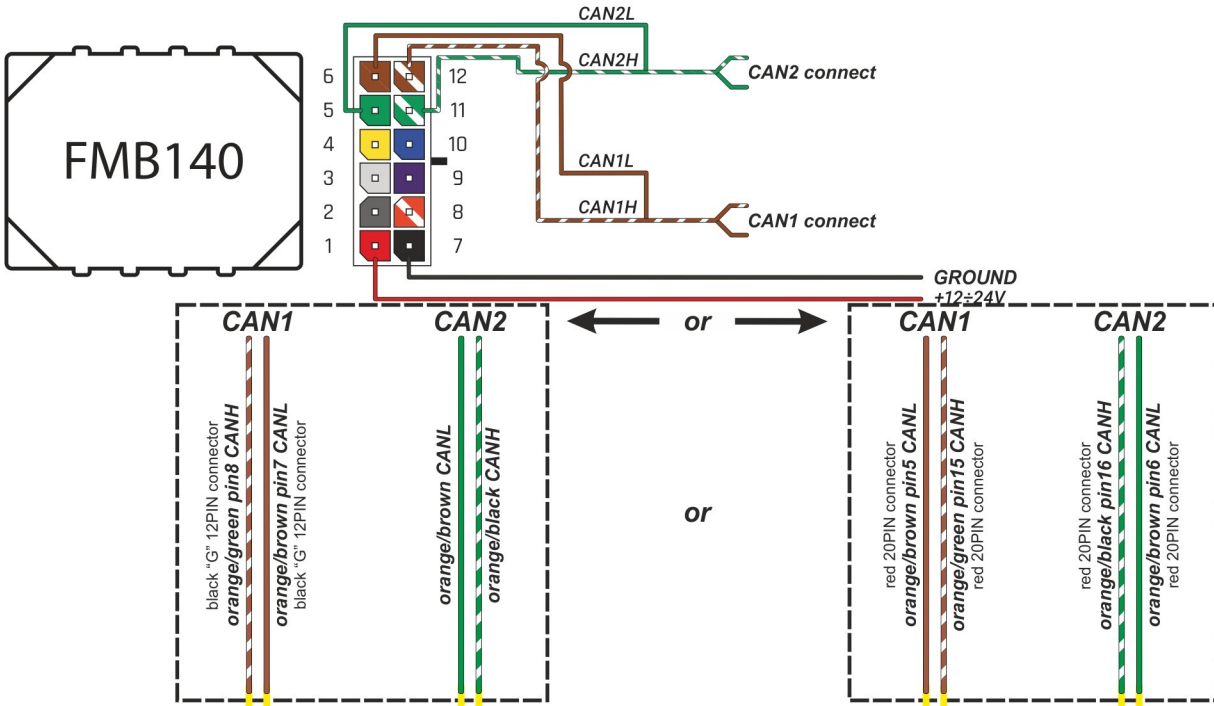

Brand, Model	Device: <b>FMB140 LV-CAN</b>	Year:	Rev.:
<b>VW PASSAT B6 (3C)</b>		<b>2005→</b>	<b>03</b>
Version: <b>with and without Keyless System</b>		program №: <b>11111</b> from: <b>2017-09-01</b>	

## Flags:

Ignition

Front left door

Front right door

Rear left door

Rear right door

Trunk cover

Engine cover (Hood)

Oil pressure / level

## General parameters:

- Total mileage of the vehicle (dashboard)
- Fuel level (in liters)
- Vehicle speed
- Vehicle mileage - (counted)
- Engine speed (RPM)
- Total fuel consumption - (counted)
- Engine temperature