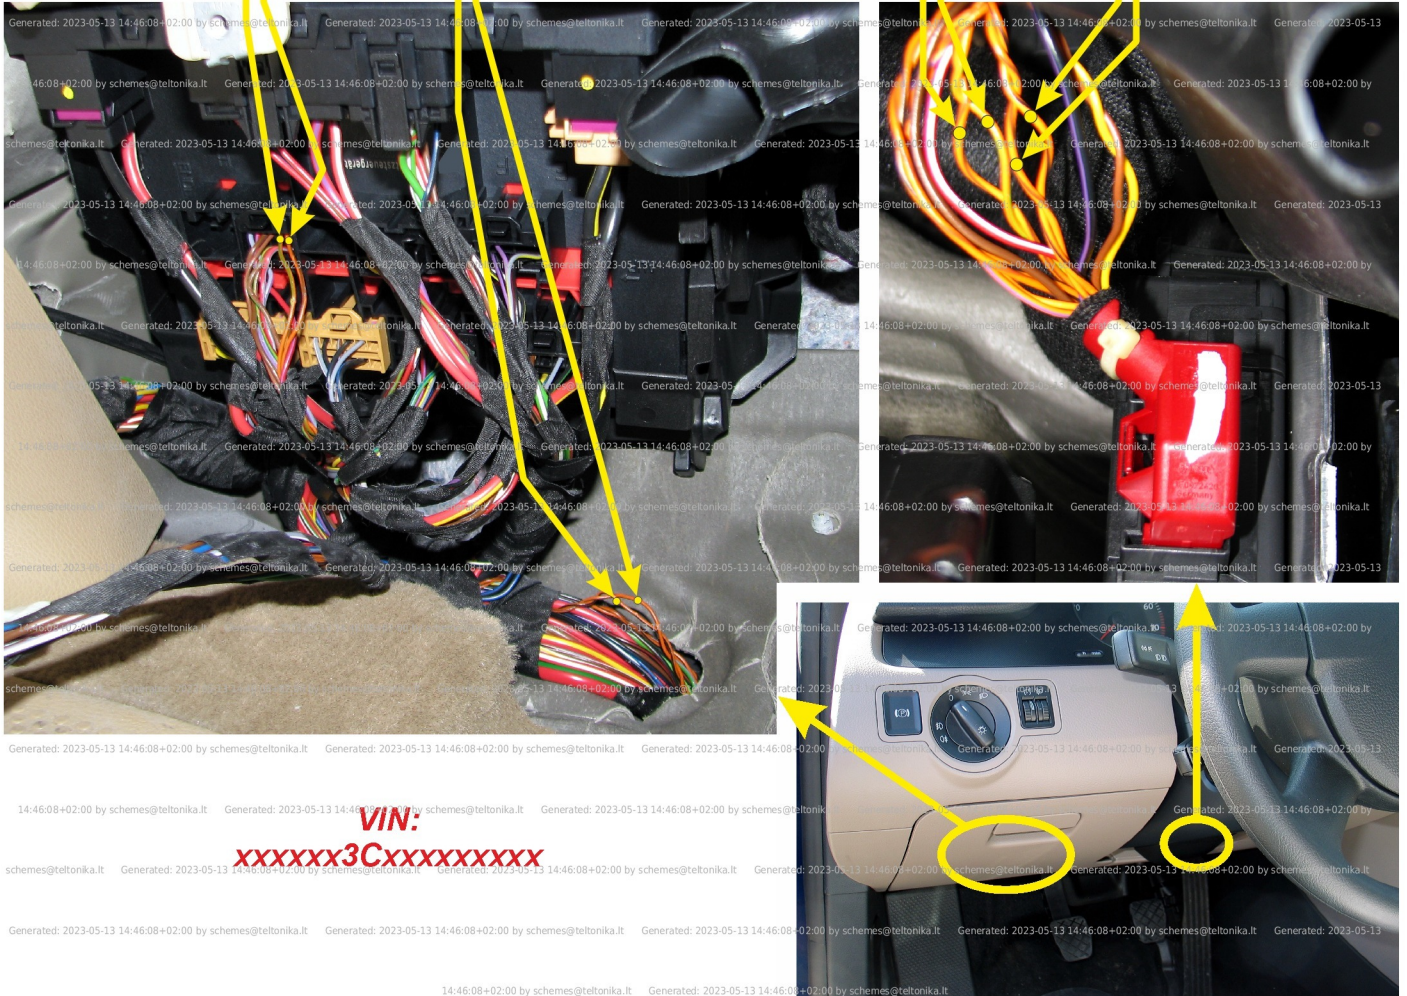

Brand, Model	Device: <b>FMB140 LV-CAN</b>	Year:	Rev.:
<b>VW PASSAT B6 (3C)</b>		<b>2005→</b>	<b>03</b>
Version: <b>with and without Keyless System</b>		program №: <b>11111</b> from: <b>2017-09-01</b>	

## Flags:

Ignition

Front left door

Front right door

Rear left door

Rear right door

Trunk cover

Engine cover (Hood)

Oil pressure / level

## General parameters:

- Total mileage of the vehicle (dashboard)
- Fuel level (in liters)
- Vehicle speed
- Vehicle mileage - (counted)
- Engine speed (RPM)
- Total fuel consumption - (counted)
- Engine temperature