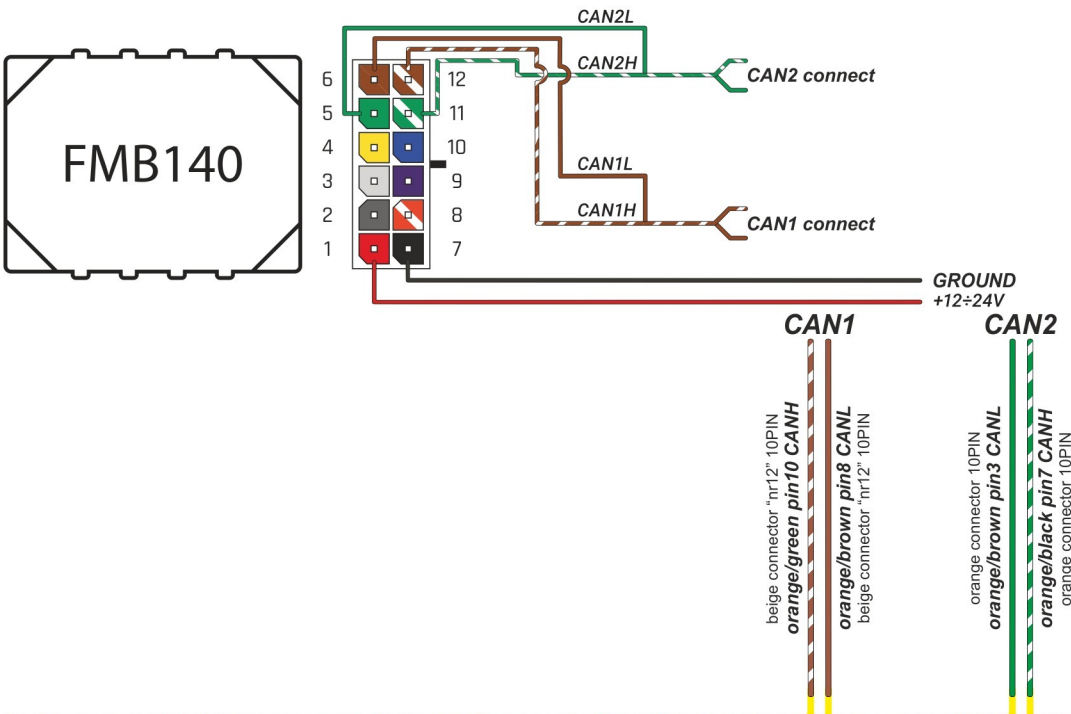

Brand, Model	Device: <b>FMB140 LV-CAN</b>	Year:	Rev.:
<b>VW PASSAT B5 (3B)</b>		<b>2001→</b>	<b>03</b>
Version:	program №: <b>11111</b> from: <b>2017-09-01</b>		

DOOR SENSOR  
beige connector "nr12" 10PIN  
brown/red pin3

**VIN:**  
**xxxxxxx3Bxxxxxxx**

## General parameters:

- Total mileage of the vehicle (dashboard)
- Fuel level (in liters)
- Vehicle speed
- Vehicle mileage - (counted)
- Engine speed (RPM)
- Total fuel consumption - (counted)
- Engine temperature