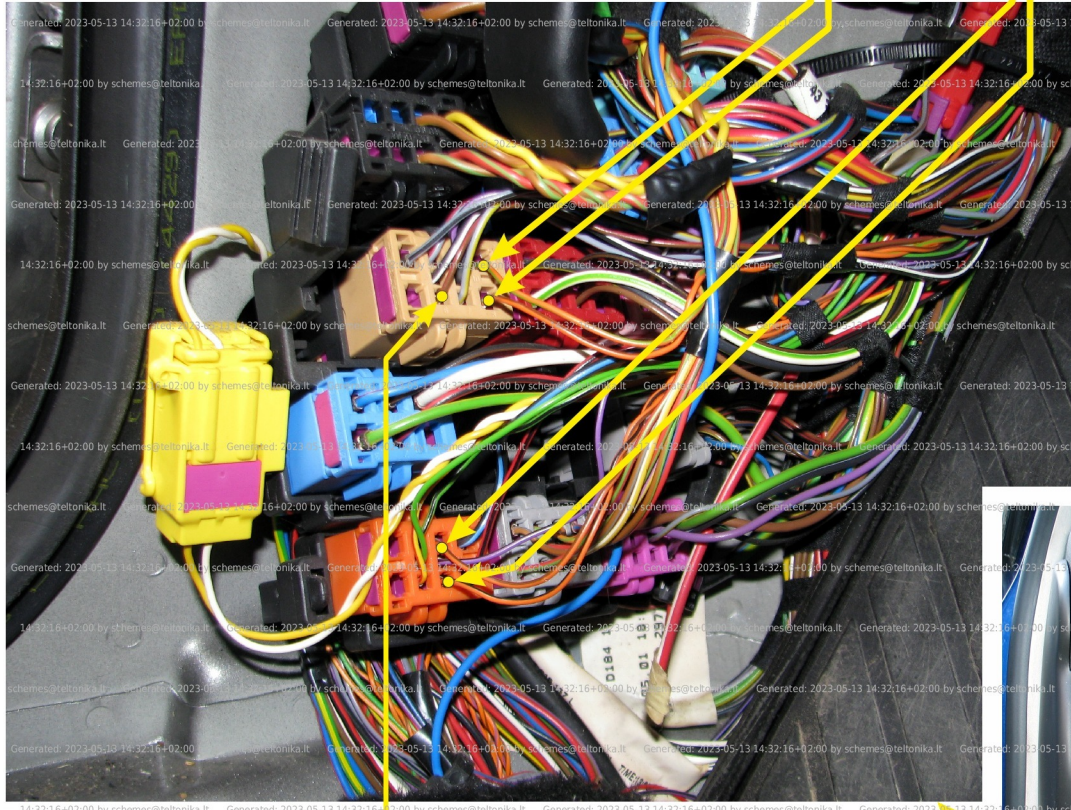

Brand, Model	Device: <b>FMB140 LV-CAN</b>	Year:	Rev.:
<b>VW PASSAT B5 (3B)</b>		<b>2001→</b>	<b>03</b>
Version:	program №: <b>11111</b> from: <b>2017-09-01</b>		

DOOR SENSOR  
beige connector "nr12" 10PIN  
brown/red pin3

**VIN:**  
**xxxxxxx3Bxxxxxxx**

## General parameters:

- Total mileage of the vehicle (dashboard)
- Fuel level (in liters)
- Vehicle speed
- Vehicle mileage - (counted)
- Engine speed (RPM)
- Total fuel consumption - (counted)
- Engine temperature