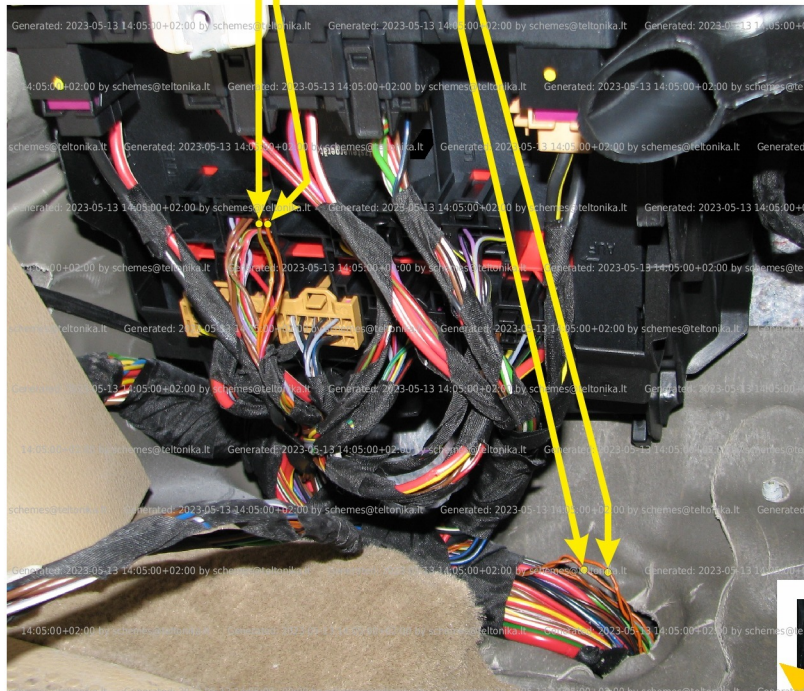

Brand, Model	Device: <b>FMB140 LV-CAN</b>	Year:	Rev.:
<b>VW JETTA (1K)</b>		<b>2005→</b>	<b>03</b>
Version:	program №: <b>11111</b> from: <b>2017-09-01</b>		

**VIN:**  
 xxxxxx1Kxxxxxxxx

## General parameters:

- Total mileage of the vehicle (dashboard)
- Fuel level (in liters)
- Vehicle speed
- Vehicle mileage - (counted)
- Engine speed (RPM)
- Total fuel consumption - (counted)
- Engine temperature