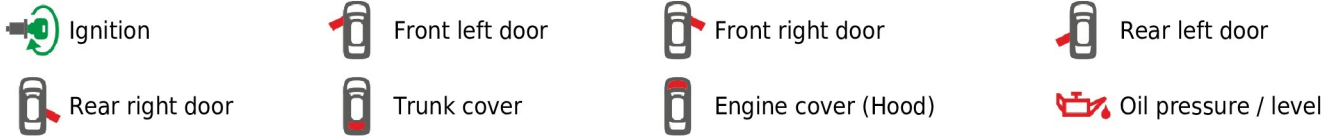

Flags:

General parameters:

- Total mileage of the vehicle (dashboard)
- Fuel level (in liters)
- Vehicle speed
- Vehicle mileage - (counted)
- Engine speed (RPM)
- Total fuel consumption - (counted)
- Engine temperature