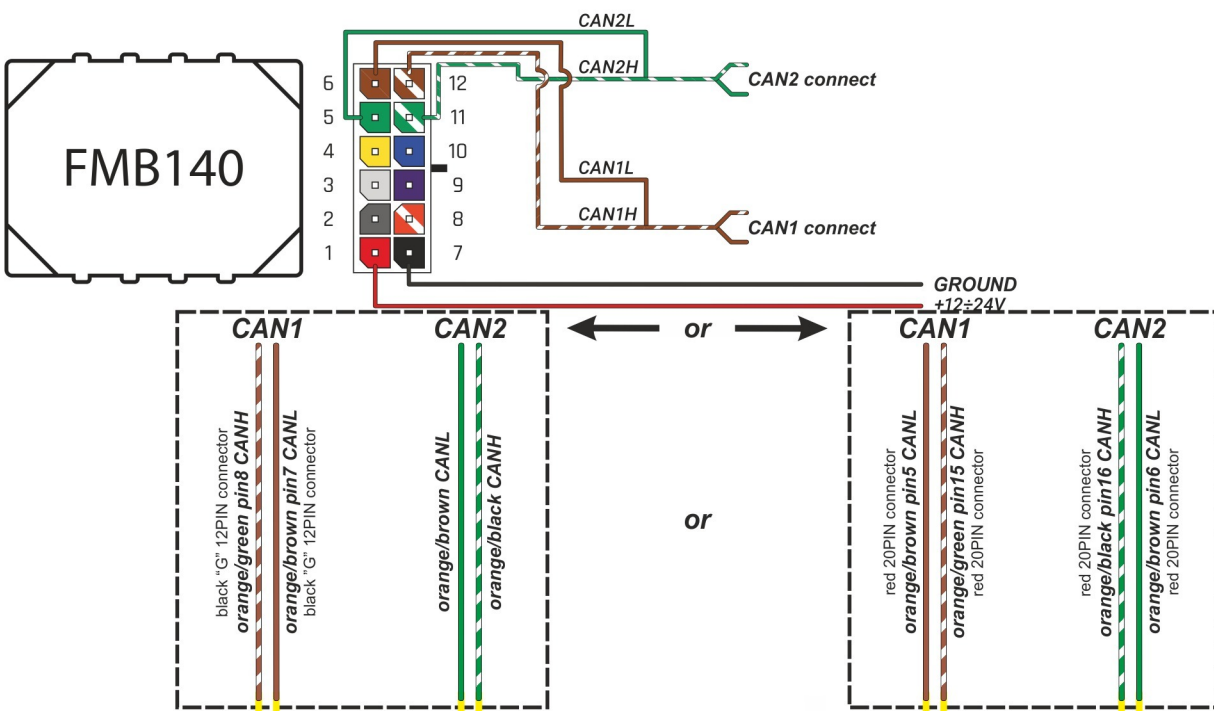

Brand, Model	Device: <b>FMB140 LV-CAN</b>	Year:	Rev.:
<b>VW JETTA (1K)</b>		<b>2005→</b>	<b>03</b>
Version:	program №: <b>11111</b> from: <b>2017-09-01</b>		

**VIN:**  
 xxxxxx1Kxxxxxxxx

## General parameters:

- Total mileage of the vehicle (dashboard)
- Fuel level (in liters)
- Vehicle speed
- Vehicle mileage - (counted)
- Engine speed (RPM)
- Total fuel consumption - (counted)
- Engine temperature