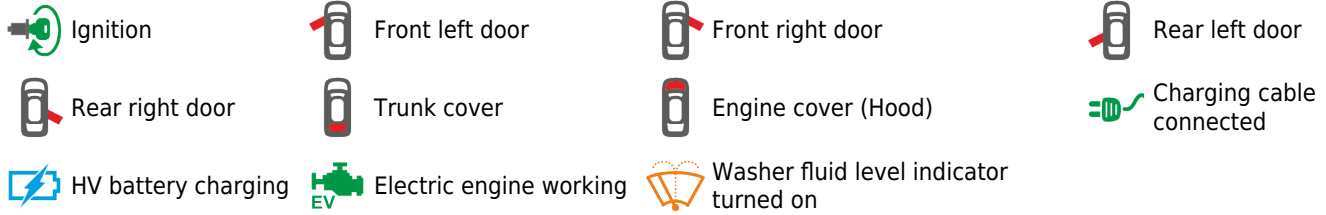

Flags:

General parameters:

- Total mileage of the vehicle (dashboard)
- Vehicle mileage - (counted)
- Vehicle speed
- Acceleration pedal position
- HV battery level