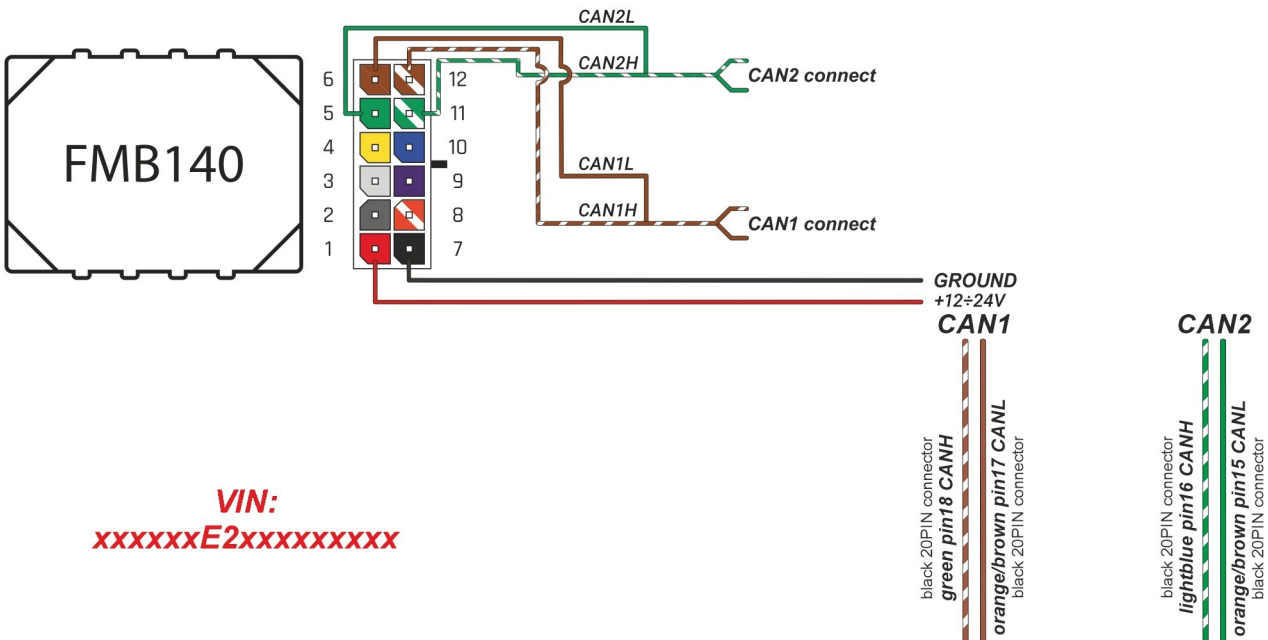

Brand, Model	Device: <b>FMB140 LV-CAN</b>	Year:	Rev.:
<b>VW ID.5 (E2) (Electric)</b>		<b>2022→</b>	<b>14</b>
Version: <b>with and without Keyless System</b>	program №: <b>14445</b> from: <b>2023-05-22</b>		

**VIN:**  
**xxxxxxE2xxxxxxxx**