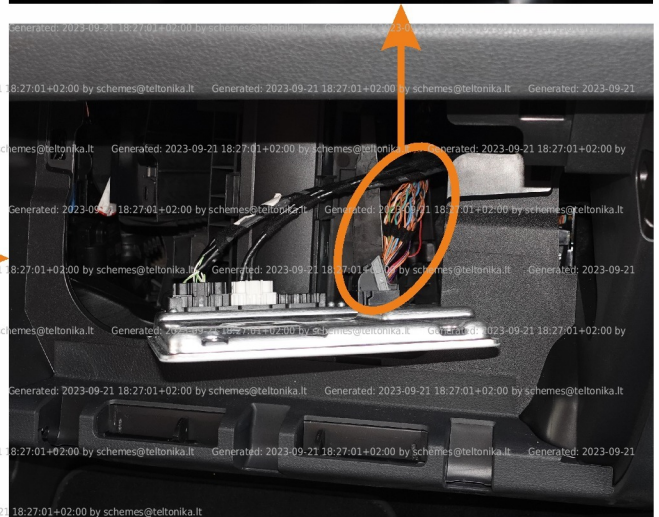

Brand, Model	Device: FMB140 LV-CAN	Year:	Rev.:
VW ID.5 (E2) (Electric)		2022→	14
Version: with and without Keyless System	program №: 14445 from: 2023-05-22		

VIN:
xxxxxxE2xxxxxxxx