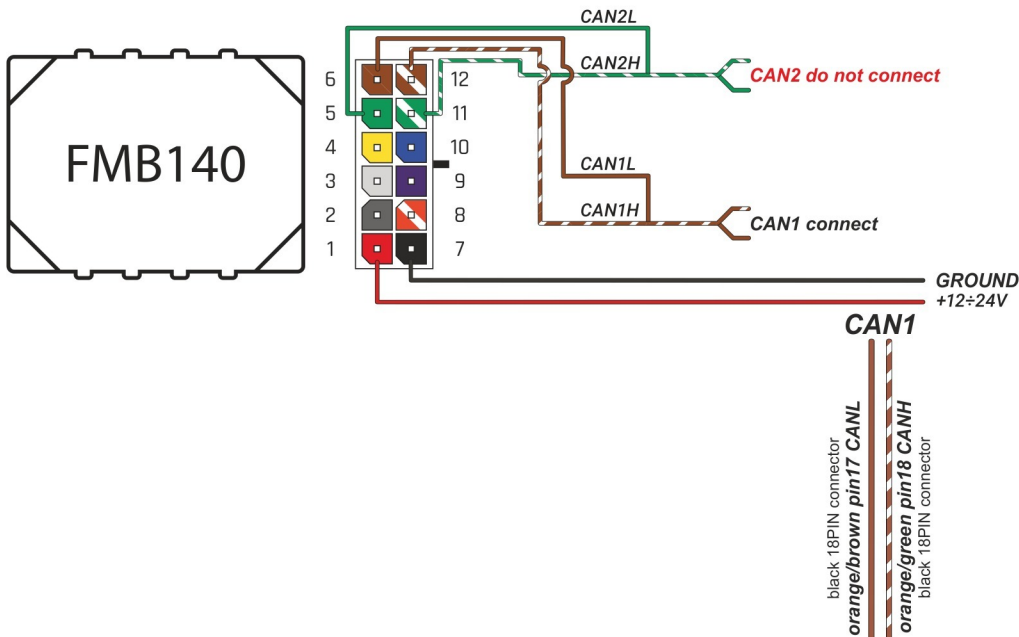

Brand, Model	Device: FMB140 LV-CAN	Year:	Rev.:
VW GRAND CALIFORNIA (SY)		2020→	15
Version: with and without Keyless System	program №: 13385 from: 2023-05-22		

Flags:

General parameters:

- Total mileage of the vehicle (dashboard)
- Vehicle mileage - (counted)
- Total fuel consumption - (counted)
- Fuel level (in liters)
- Engine speed (RPM)
- Engine temperature
- Vehicle speed
- Acceleration pedal position