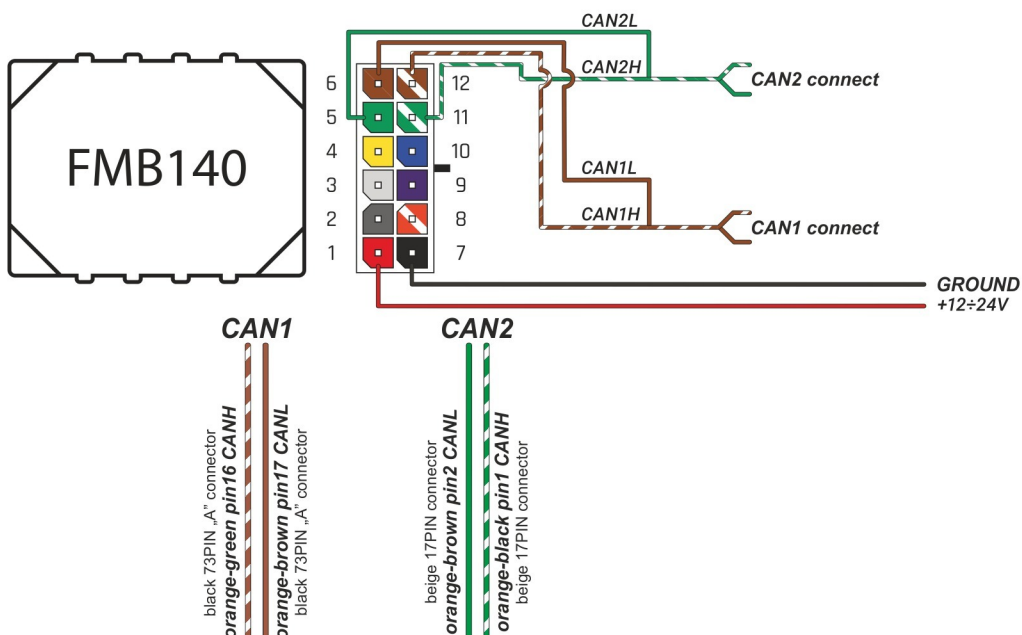

Brand, Model	Device: FMB140 LV-CAN	Year:	Rev.:
VW GOLF 7 GTE (AU) (Hybrid) (Plug-in)		2015→	10
Version: with and without Keyless System	program №: 12215 from: 2023-05-22		

VIN:
 xxxxxxxAUxxxxxxxxxx

Flags:

General parameters:

- Total mileage of the vehicle (dashboard)
- Vehicle mileage - (counted)
- Total fuel consumption - (counted)
- Fuel level (in liters)
- Engine speed (RPM)
- Engine temperature
- Vehicle speed
- Acceleration pedal position
- HV battery level