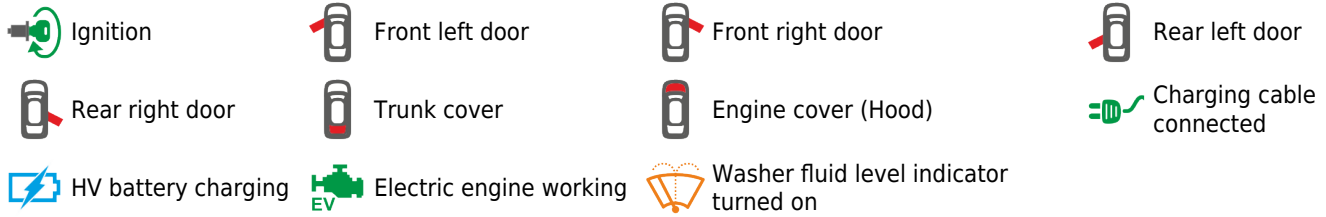

Brand, Model	Device: FMB140 LV-CAN	Year:	Rev.:
VW GOLF 7 GTE (AU) (Hybrid) (Plug-in)		2015→	10
Version: with and without Keyless System	program №: 12215 from: 2023-05-22		

VIN:
 xxxxxxxAUxxxxxxxxxx

Flags:

General parameters:

- Total mileage of the vehicle (dashboard)
- Vehicle mileage - (counted)
- Total fuel consumption - (counted)
- Fuel level (in liters)
- Engine speed (RPM)
- Engine temperature
- Vehicle speed
- Acceleration pedal position
- HV battery level