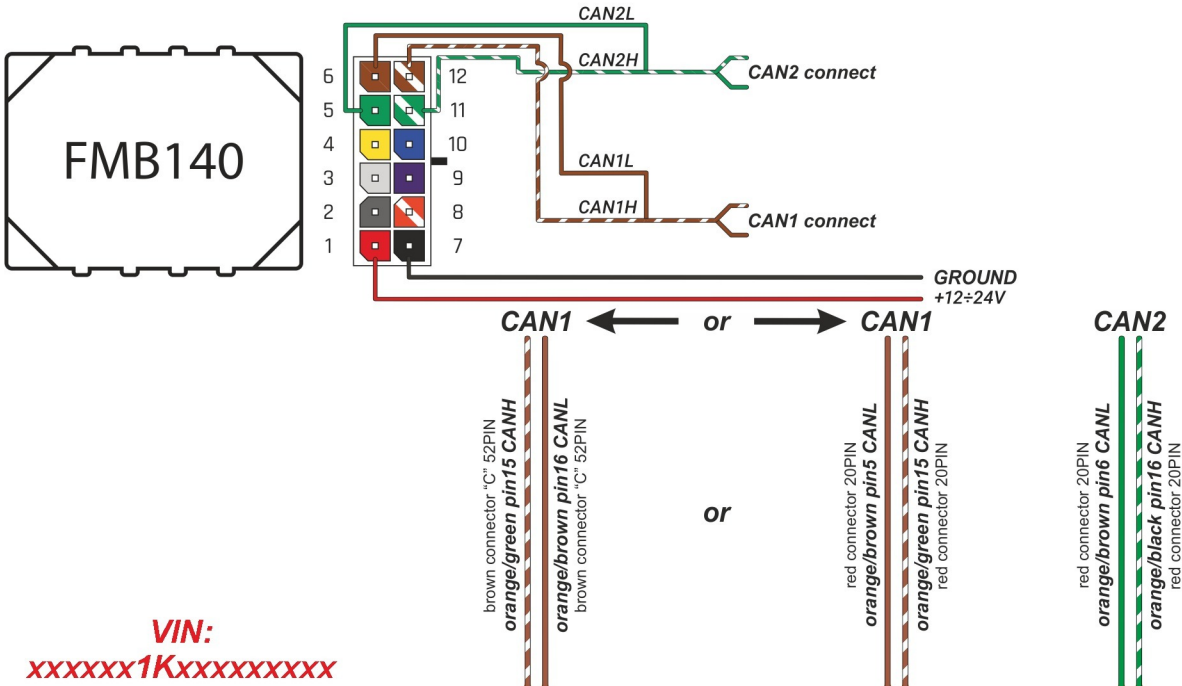

| | | | |
|---|------------------------------|---|-----------|
| Brand, Model | Device: FMB140 LV-CAN | Year: | Rev.: |
| VW GOLF 6 (1K) | | 2008→ | 03 |
| Version: with and without Keyless System | | program №: 11173 from: 2017-09-01 | |

VIN:
xxxxxx1Kxxxxxxxx

**+12V red/yellow pin42
brown connector "C" 52PIN**

Flags:

General parameters:

- Vehicle mileage - (counted)
- Total fuel consumption - (counted)
- Fuel level (in liters)
- Engine speed (RPM)
- Engine temperature
- Vehicle speed