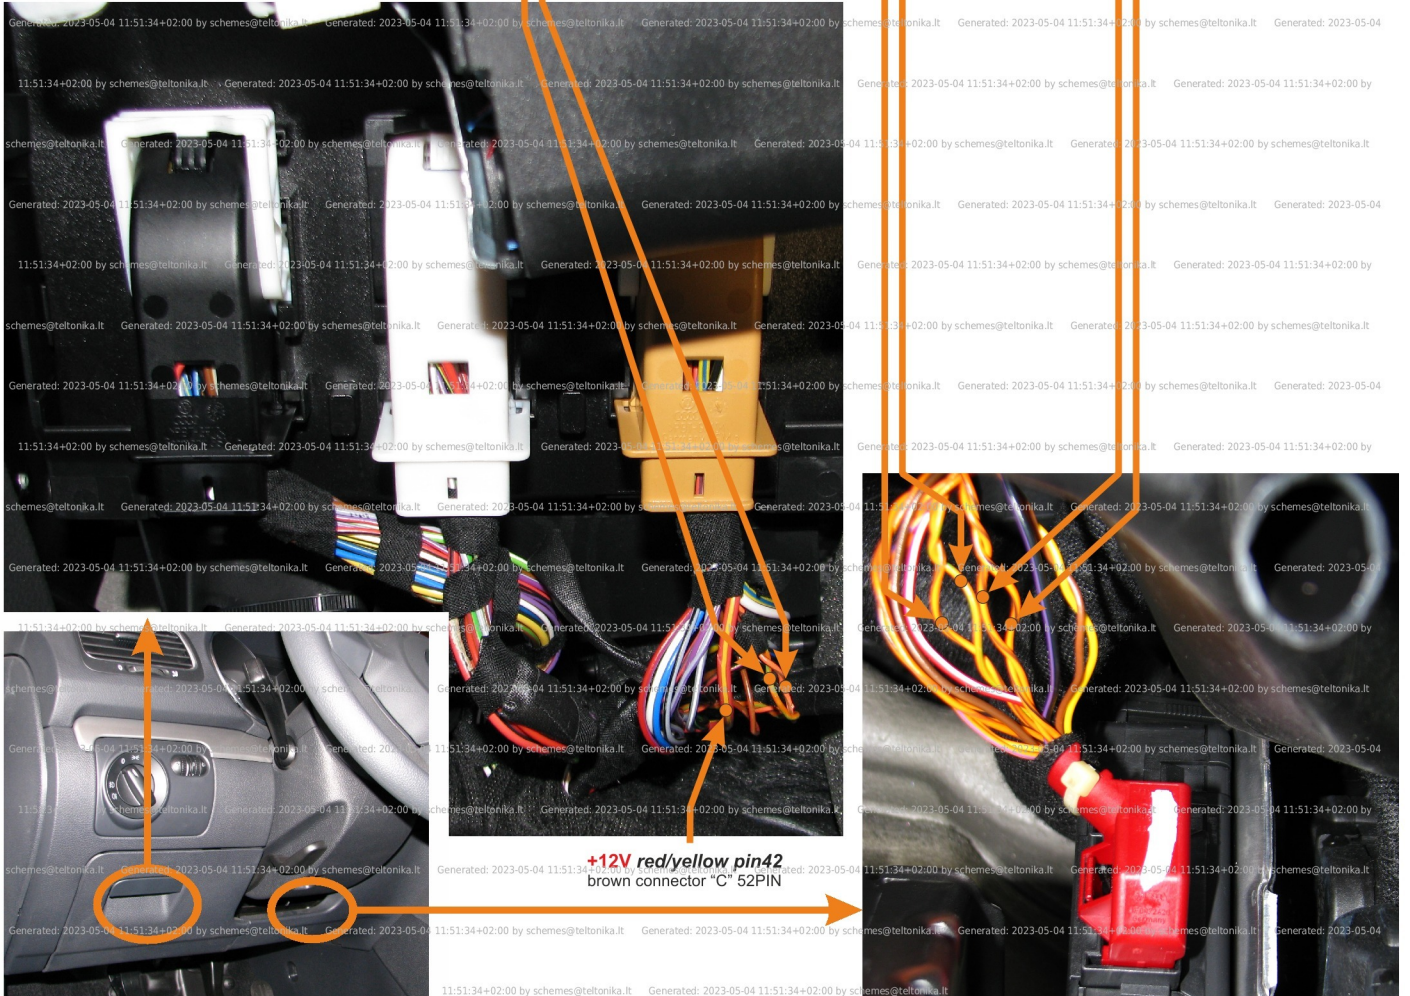

| | | | |
|---|------------------------------|---|-----------|
| Brand, Model | Device: FMB140 LV-CAN | Year: | Rev.: |
| VW GOLF 6 (1K) | | 2008→ | 03 |
| Version: with and without Keyless System | | program №: 11173 from: 2017-09-01 | |

VIN:
xxxxxx1Kxxxxxxxx

**+12V red/yellow pin42
brown connector "C" 52PIN**

Flags:

General parameters:

- Vehicle mileage - (counted)
- Total fuel consumption - (counted)
- Fuel level (in liters)
- Engine speed (RPM)
- Engine temperature
- Vehicle speed