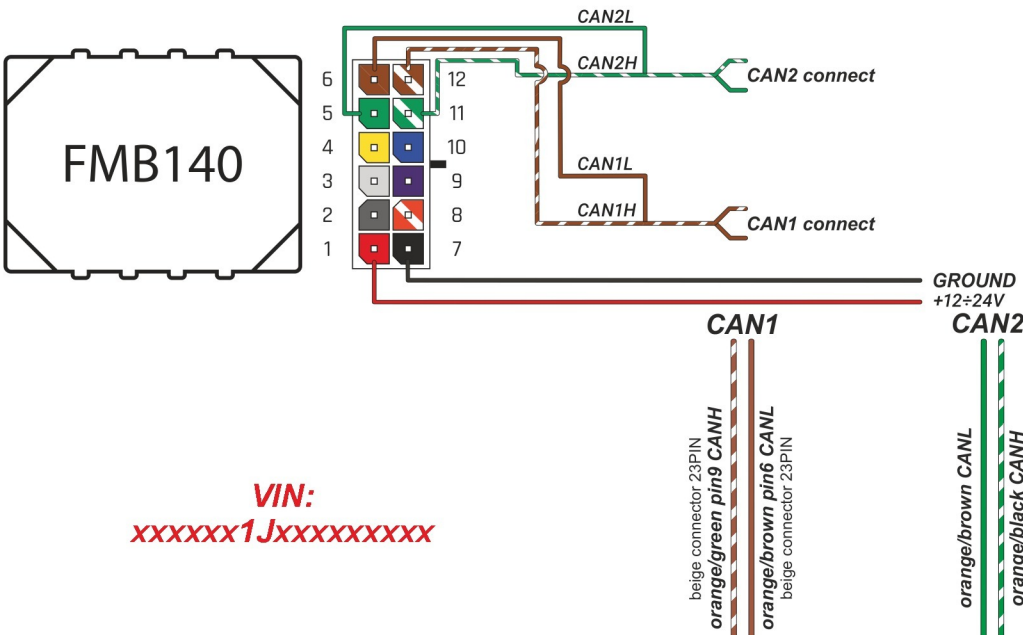

Brand, Model	Device: <b>FMB140 LV-CAN</b>	Year:	Rev.:
<b>VW GOLF 4 (1J)</b>		<b>2002→</b>	<b>03</b>
Version:	program №: <b>11111</b> from: <b>2017-09-01</b>		

**VIN:**  
**xxxxxx1Jxxxxxxx**

## General parameters:

- Total mileage of the vehicle (dashboard)
- Fuel level (in liters)
- Vehicle speed
- Vehicle mileage - (counted)
- Engine speed (RPM)
- Total fuel consumption - (counted)
- Engine temperature