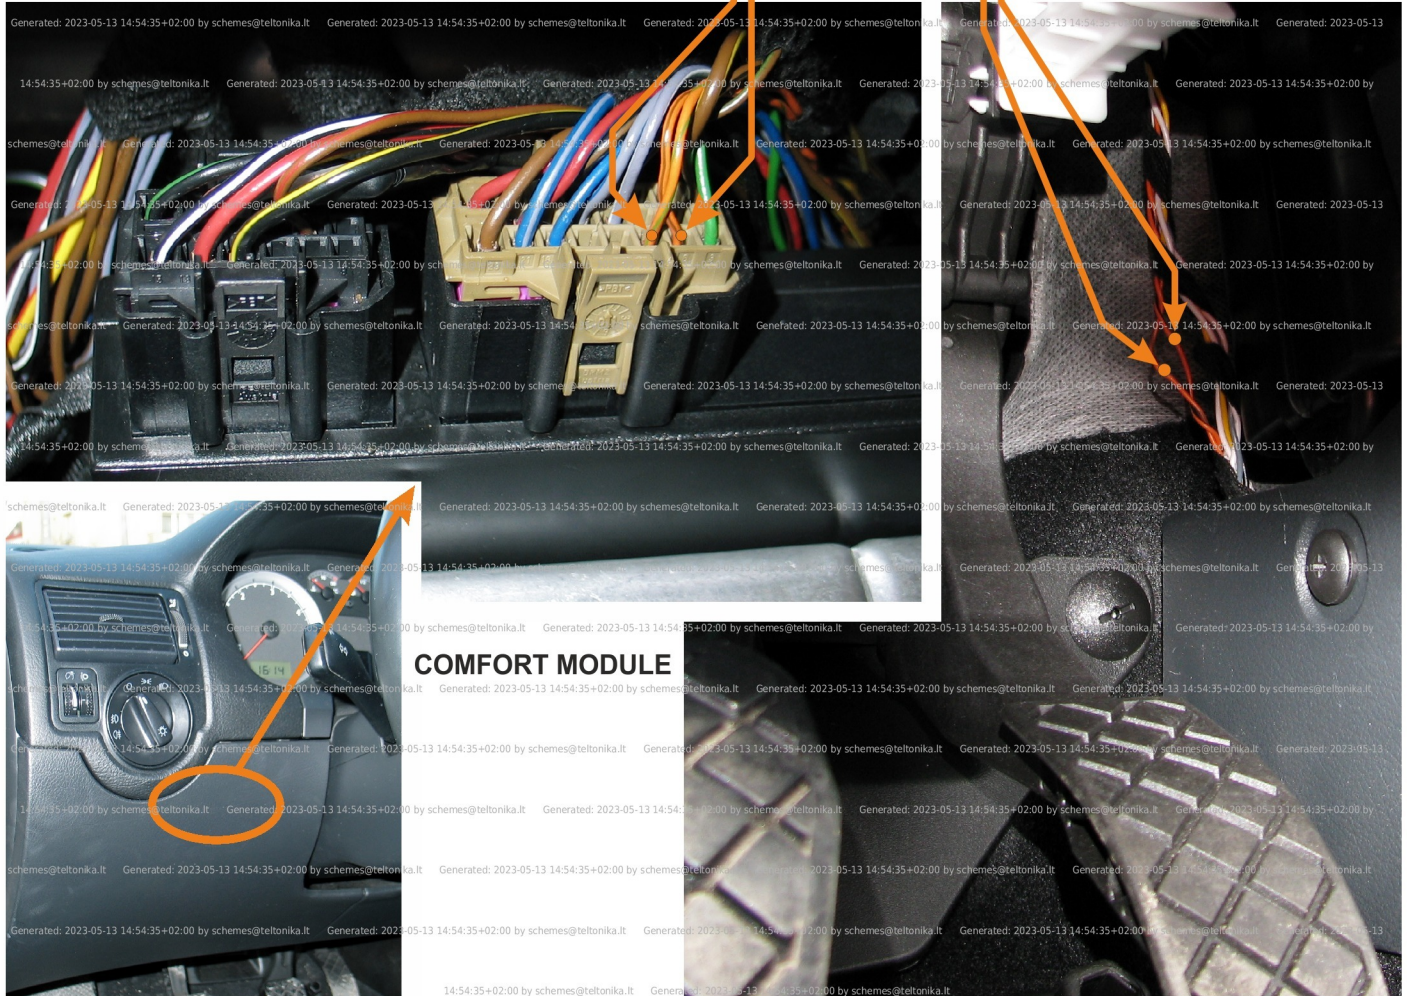

Brand, Model	Device: <b>FMB140 LV-CAN</b>	Year:	Rev.:
<b>VW GOLF 4 (1J)</b>		<b>2002→</b>	<b>03</b>
Version:	program №: <b>11111</b> from: <b>2017-09-01</b>		

**VIN:**  
**xxxxxx1Jxxxxxxx**

## General parameters:

- Total mileage of the vehicle (dashboard)
- Fuel level (in liters)
- Vehicle speed
- Vehicle mileage - (counted)
- Engine speed (RPM)
- Total fuel consumption - (counted)
- Engine temperature