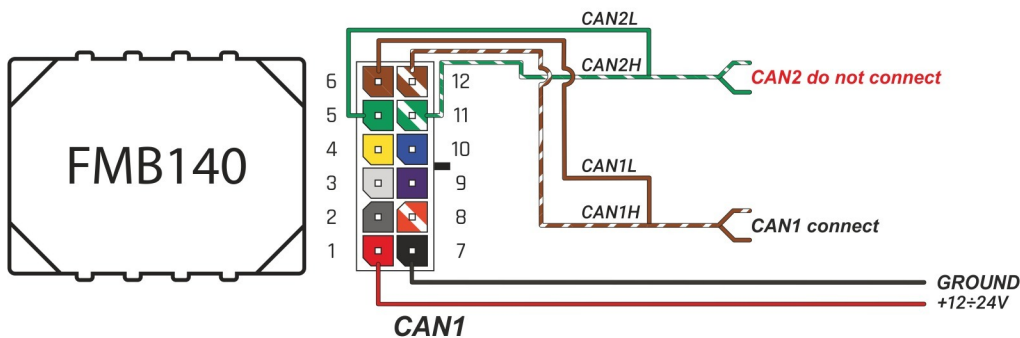

Brand, Model	Device: <b>FMB140 LV-CAN</b>	Year:	Rev.:
<b>VW GOLF 4 (1J)</b>		<b>1998→</b>	<b>03</b>
Version:	program №: <b>11165</b> from: <b>2017-09-01</b>		

## Flags:

Ignition

Front left door

Front right door

Rear left door

Rear right door

Trunk cover