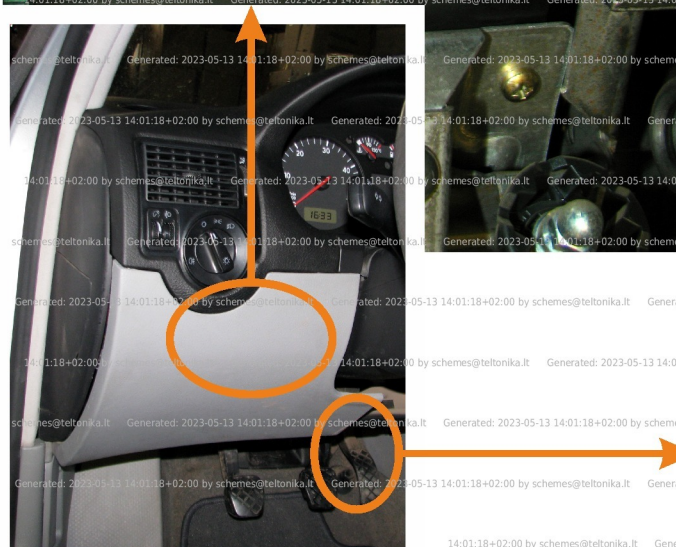

Brand, Model	Device: <b>FMB140 LV-CAN</b>	Year:	Rev.:
<b>VW GOLF 4 (1J)</b>		<b>1998→</b>	<b>03</b>
Version:	program №: <b>11165</b> from: <b>2017-09-01</b>		

## Flags:

Ignition

Front left door

Front right door

Rear left door

Rear right door

Trunk cover

## General parameters:

- Engine speed (RPM)