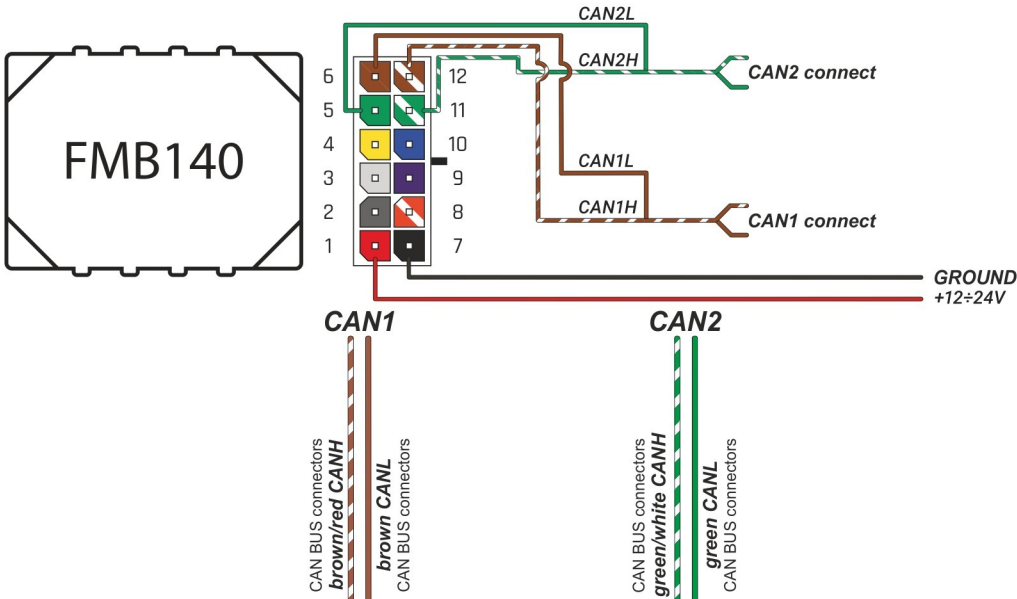

Brand, Model	Device: FMB140 LV-CAN	Year:	Rev.:
VW CRAFTER (2F)		2014→	03
Version: with and without Keyless System	program №: 11164 from: 2017-09-01		

VIN:
xxxxxx2Fxxxxxxx

Flags:

General parameters:

- Total mileage of the vehicle (dashboard)
- Vehicle mileage - (counted)
- Total fuel consumption - (counted)
- Fuel level (in liters)
- Engine speed (RPM)
- Engine temperature
- Vehicle speed
- Acceleration pedal position