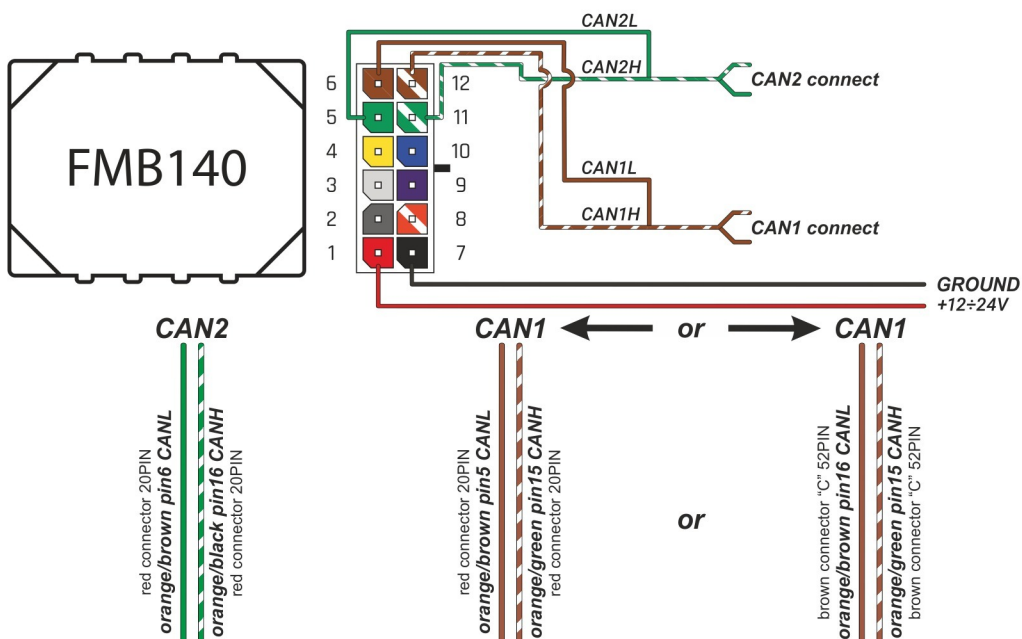

Brand, Model	Device: FMB140 LV-CAN	Year:	Rev.:
VW CADDY (2K)		2010→	03
Version: with and without Keyless System		program №: 11173 from: 2017-09-01	

Flags:

General parameters:

- Total mileage of the vehicle (dashboard)
- Fuel level (in liters)
- Vehicle speed
- Vehicle mileage - (counted)
- Engine speed (RPM)
- Total fuel consumption - (counted)
- Engine temperature