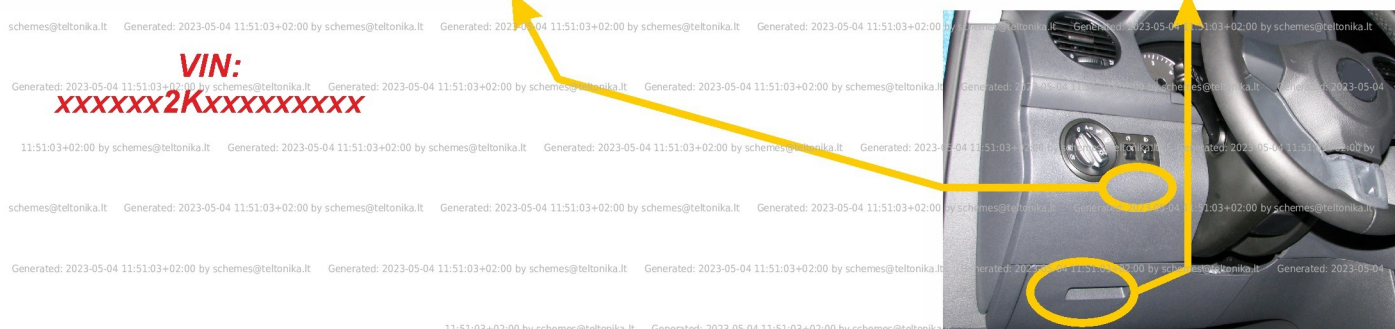

Brand, Model	Device: FMB140 LV-CAN	Year:	Rev.:
VW CADDY (2K)		2010→	03
Version: with and without Keyless System		program №: 11173 from: 2017-09-01	

Flags:

General parameters:

- Total mileage of the vehicle (dashboard)
- Fuel level (in liters)
- Vehicle speed
- Vehicle mileage - (counted)
- Engine speed (RPM)
- Total fuel consumption - (counted)
- Engine temperature