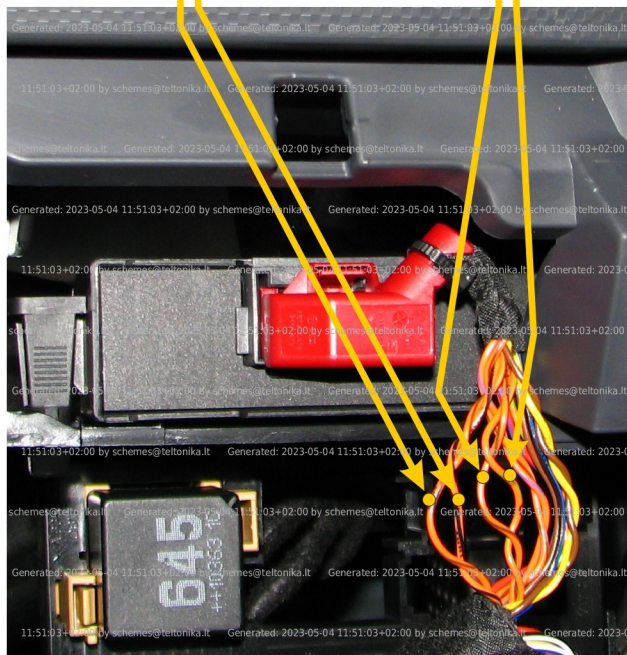

Brand, Model	Device: FMB140 LV-CAN	Year:	Rev.:
VW CADDY (2K)		2010→	03
Version: with and without Keyless System		program №: 11173 from: 2017-09-01	

Flags:

General parameters:

- Total mileage of the vehicle (dashboard)
- Fuel level (in liters)
- Vehicle speed
- Vehicle mileage - (counted)
- Engine speed (RPM)
- Total fuel consumption - (counted)
- Engine temperature