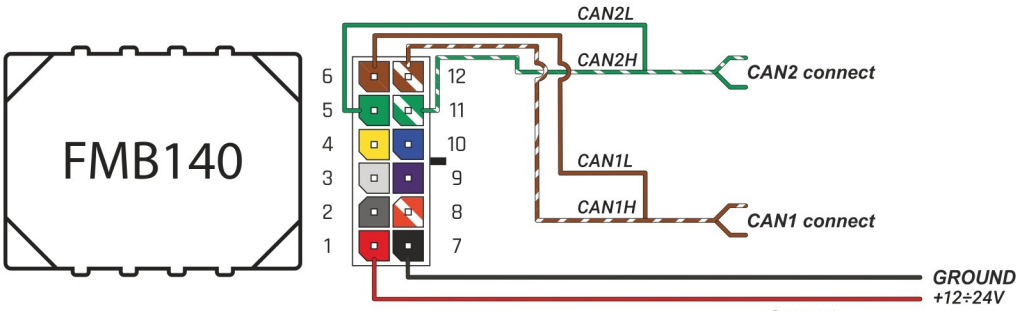

Brand, Model	Device: FMB140 LV-CAN	Year:	Rev.:
VW BEETLE (1C / 9C)		2002→	03
Version:	program №: 11166 from: 2017-09-01		

VIN:
xxxxxx9Cxxxxxxxx

VIN:
xxxxxx1Cxxxxxxxx

CAN1

CAN2

beige connector 23PIN
orange/green pins CANH
orange/brown pins CANL
beige connector 23PIN

orange/brown CANL
orange/black CANH

COMFORT MODULE

Flags:

Ignition

Front left door

Front right door

Trunk cover

Engine cover (Hood)