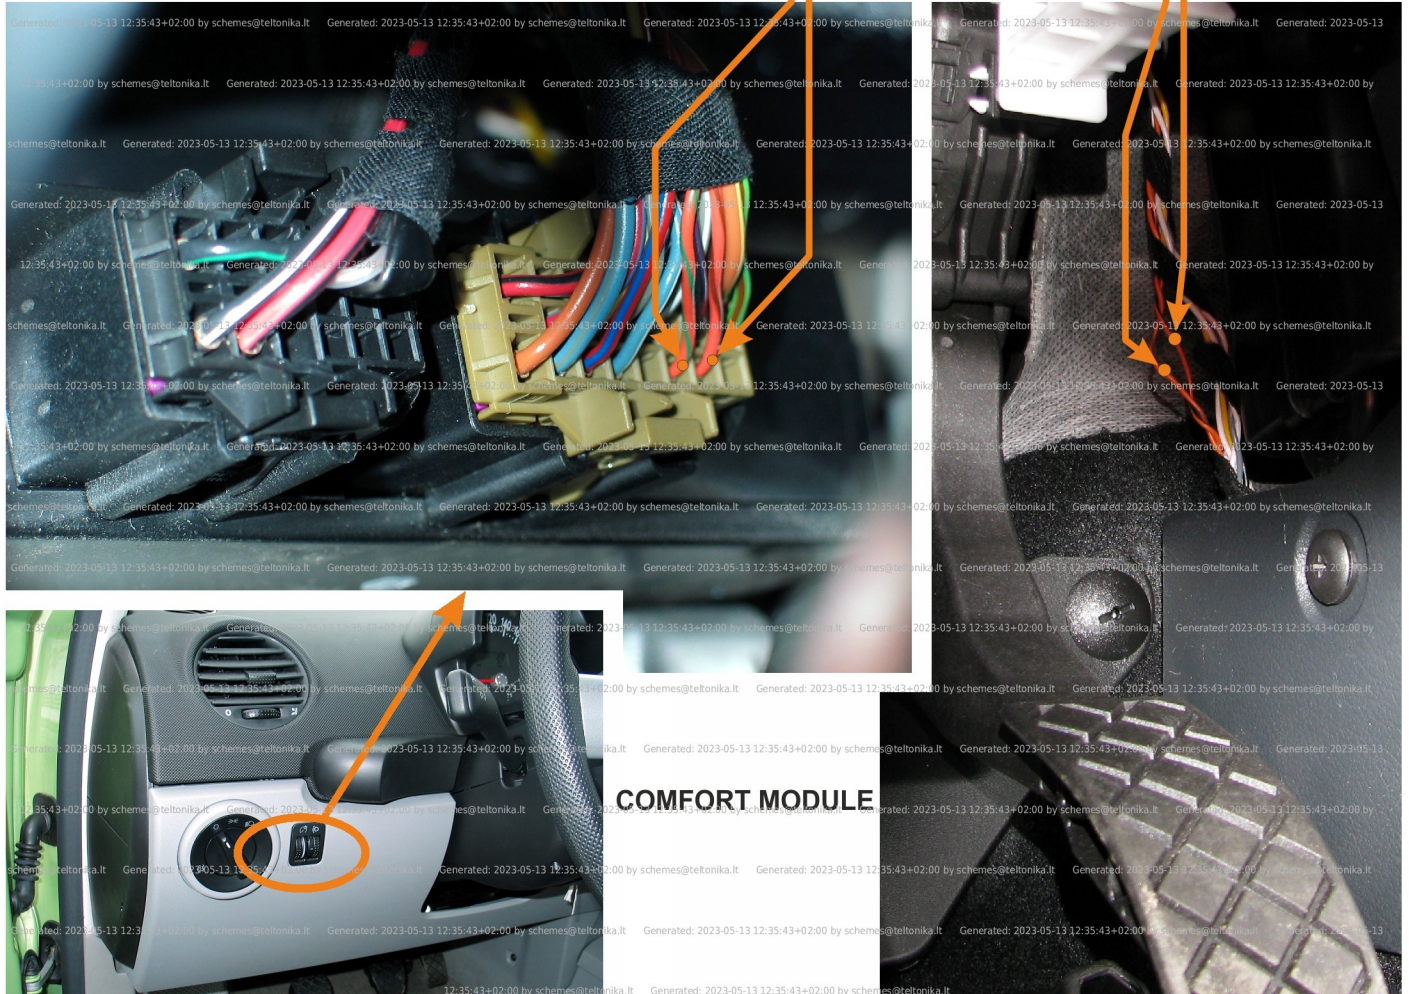

Brand, Model	Device: FMB140 LV-CAN	Year:	Rev.:
VW BEETLE (1C / 9C)		2002→	03
Version:	program №: 11166 from: 2017-09-01		

VIN:
xxxxxx9Cxxxxxxxx

VIN:
xxxxxx1Cxxxxxxxx

CAN1

CAN2

beige connector 23PIN
orange/green pins CANH
orange/brown pins CANL
beige connector 23PIN

orange/brown CANL
orange/black CANH

COMFORT MODULE

Flags:

Ignition

Front left door

Front right door

Trunk cover

Engine cover (Hood)

General parameters:

- Engine speed (RPM)