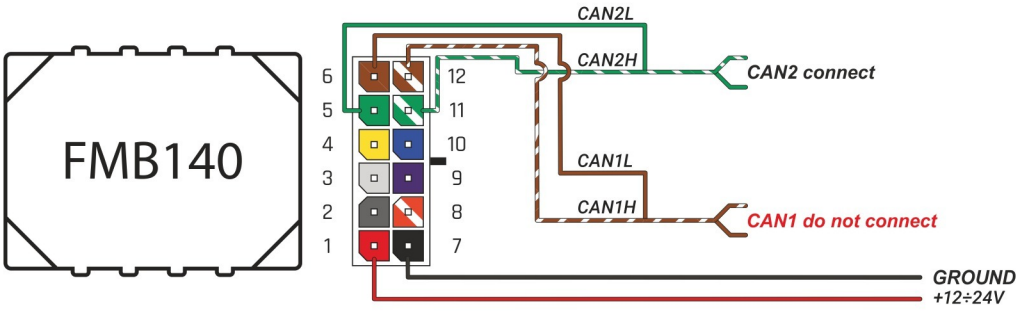

Brand, Model	Device: FMB140 LV-CAN	Year:	Rev.:
VW BEETLE (1C / 9C)		1998→	03
Version:	program №: 11165 from: 2017-09-01		

VIN:
xxxxxx1Cxxxxxxxxx

VIN:
xxxxxx9Cxxxxxxxxx

CAN2
orange/brown CANL
orange/black CANH

COMFORT MODULE

Flags:

Ignition

Front left door

Front right door

Trunk cover

General parameters:

- Engine speed (RPM)