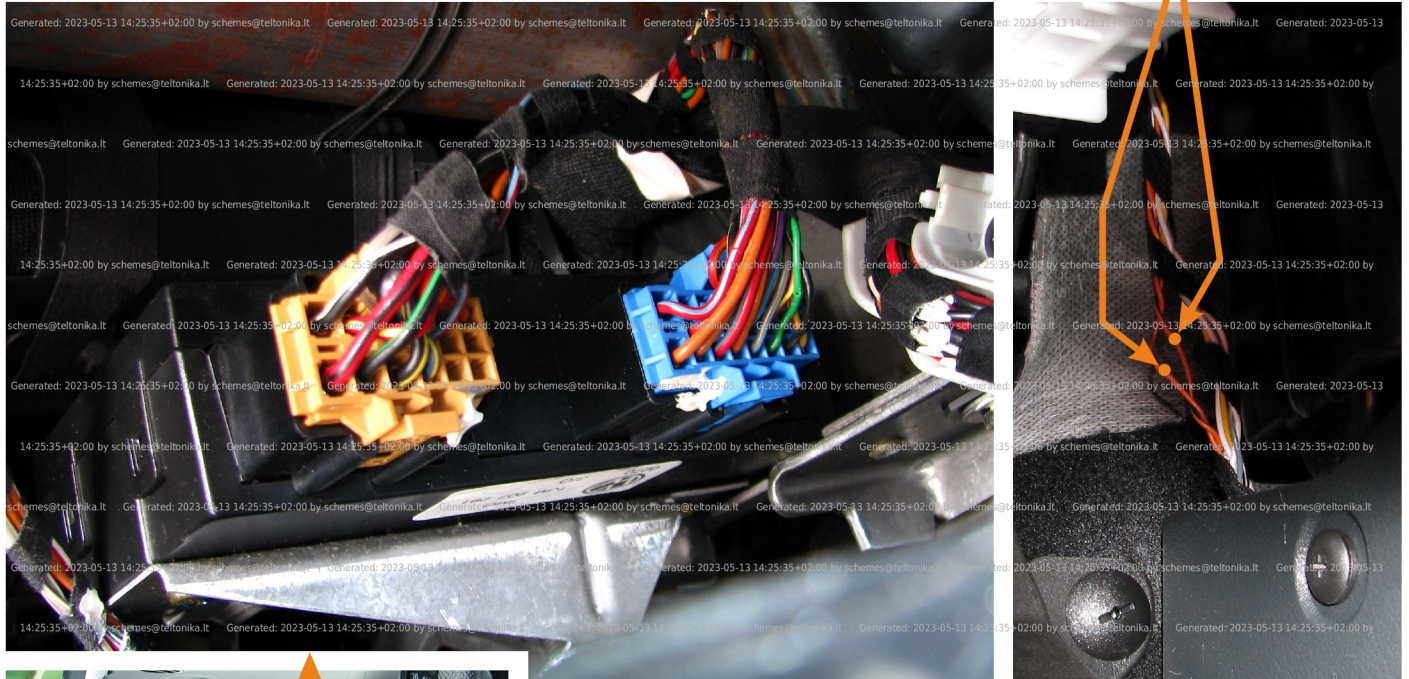

Brand, Model	Device: FMB140 LV-CAN	Year:	Rev.:
VW BEETLE (1C / 9C)		1998→	03
Version:	program №: 11165 from: 2017-09-01		

VIN:
xxxxxx1Cxxxxxxxxx

VIN:
xxxxxx9Cxxxxxxxxx

CAN2
orange/brown CANL
orange/black CANH

COMFORT MODULE

Flags:

Ignition

Front left door

Front right door

Trunk cover

General parameters:

- Engine speed (RPM)