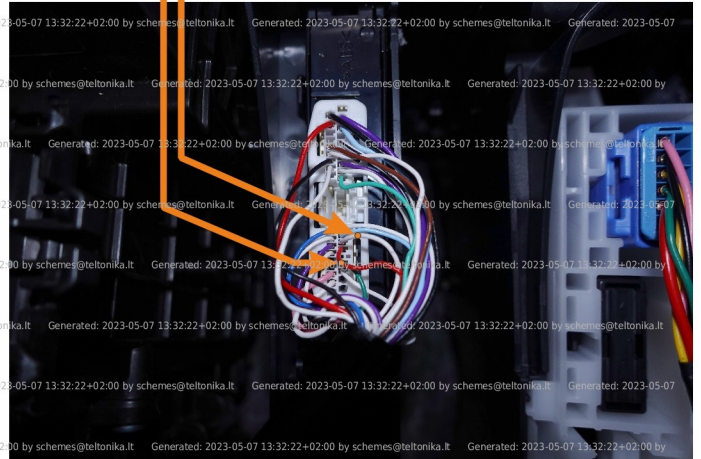

Brand, Model	Device: FMB140 LV-CAN	Year:	Rev.:
TOYOTA YARIS CROSS (Start-button) (Hybrid)		2021→	12
Version: with Keyless System	program №: 13888 from: 2023-04-18		

Flags:

General parameters:

Attention: - parameter is not available using the contactless reader.

- Total mileage of the vehicle (dashboard)
- Vehicle mileage - (counted)
- Total fuel consumption - (counted)
- Fuel level (in liters)
- Engine speed (RPM)
- Engine temperature
- Vehicle speed
- Acceleration pedal position