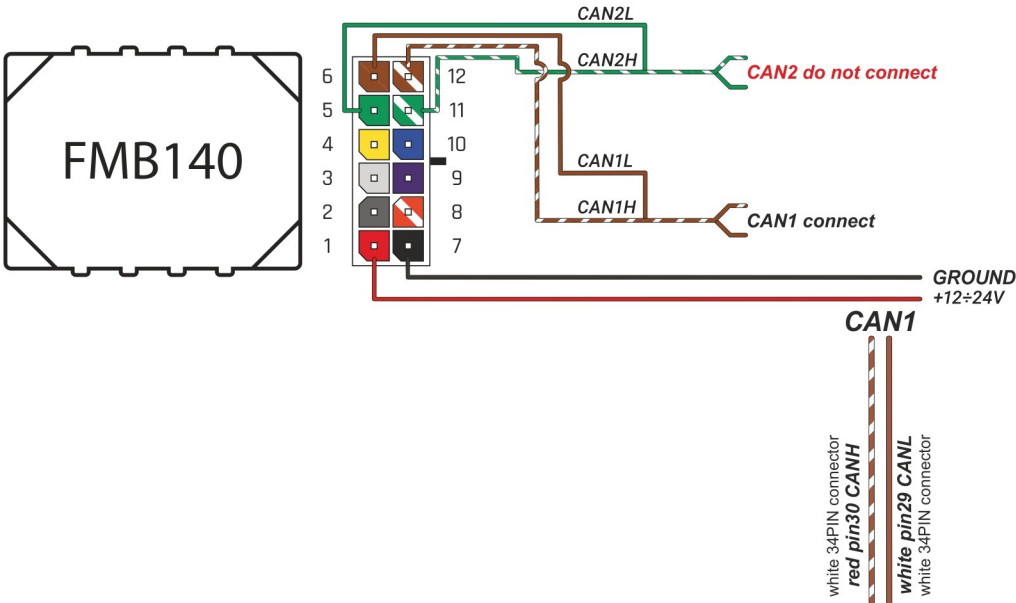

Brand, Model	Device: FMB140 LV-CAN	Year:	Rev.:
TOYOTA YARIS CROSS (Start-button) (Hybrid)		2021→	12
Version: with Keyless System	program №: 13888 from: 2023-04-18		

Flags:

General parameters:

Attention: - parameter is not available using the contactless reader.

- Total mileage of the vehicle (dashboard)
- Vehicle mileage - (counted)
- Total fuel consumption - (counted)
- Fuel level (in liters)
- Engine speed (RPM)
- Engine temperature
- Vehicle speed
- Acceleration pedal position