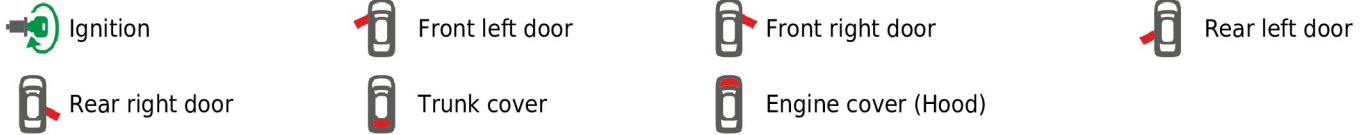

Flags:

General parameters:

Attention: ☐ - parameter is not available using the contactless reader.

- Total mileage of the vehicle (dashboard)
- Vehicle mileage - (counted)
- Total fuel consumption - (counted)
- Fuel level (in liters)
- Engine speed (RPM)
- Engine temperature
- Vehicle speed
- Acceleration pedal position