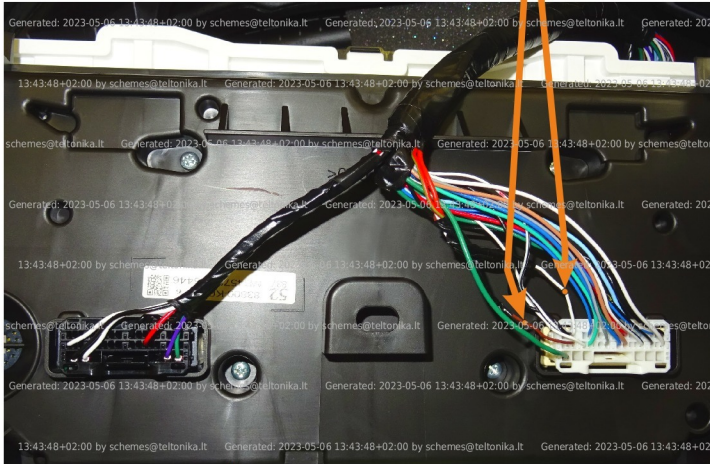

Brand, Model	Device: <b>FMB140 LV-CAN</b>	Year:	Rev.:
<b>TOYOTA YARIS</b>		<b>2021→</b>	<b>18</b>
Version: <b>with and without Keyless System</b>		program №: <b>13488</b> from: <b>2023-04-18</b>	