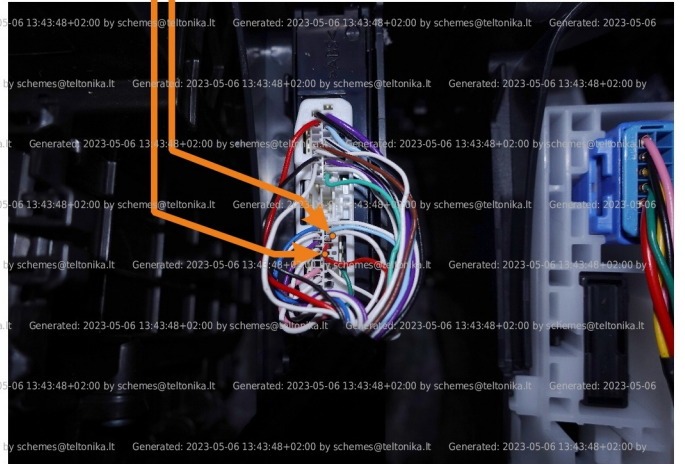

Brand, Model	Device: <b>FMB140 LV-CAN</b>	Year:	Rev.:
<b>TOYOTA YARIS</b>		<b>2021→</b>	<b>18</b>
Version: <b>with and without Keyless System</b>		program №: <b>13488</b> from: <b>2023-04-18</b>	

## General parameters:

Attention:  - parameter is not available using the contactless reader.

- Total mileage of the vehicle (dashboard)
- Vehicle mileage - (counted)
- Total fuel consumption - (counted)
- Fuel level (in liters)
- Engine speed (RPM)
- Engine temperature
- Vehicle speed
- Acceleration pedal position