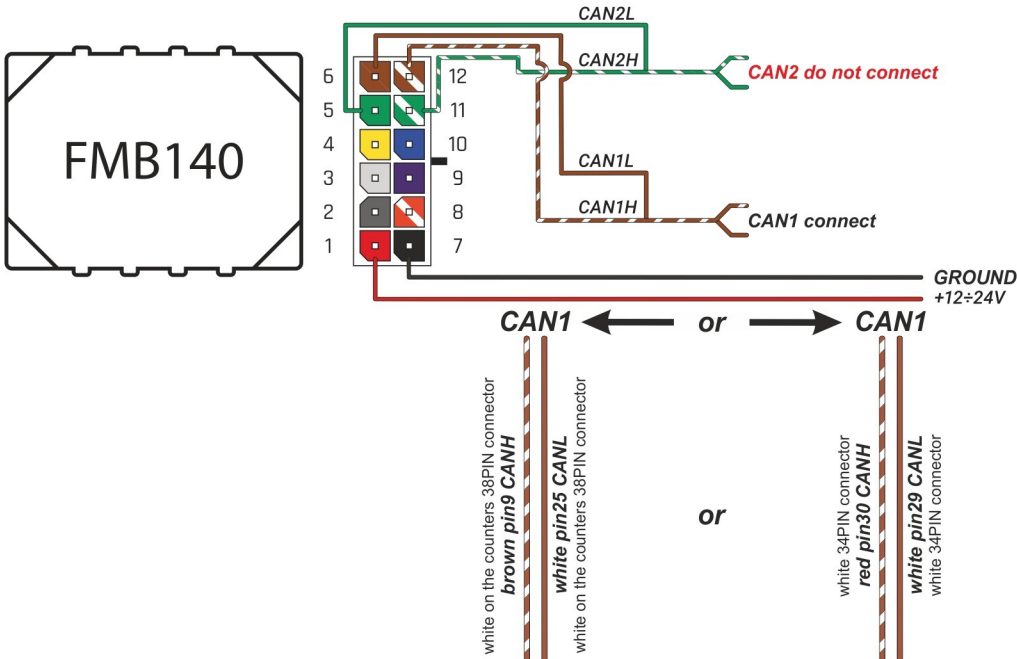

Brand, Model	Device: <b>FMB140 LV-CAN</b>	Year:	Rev.:
<b>TOYOTA YARIS</b>		<b>2021→</b>	<b>18</b>
Version: <b>with and without Keyless System</b>		program №: <b>13488</b> from: <b>2023-04-18</b>	

## General parameters:

Attention:  - parameter is not available using the contactless reader.

- Total mileage of the vehicle (dashboard)
- Vehicle mileage - (counted)
- Total fuel consumption - (counted)
- Fuel level (in liters)
- Engine speed (RPM)
- Engine temperature
- Vehicle speed
- Acceleration pedal position