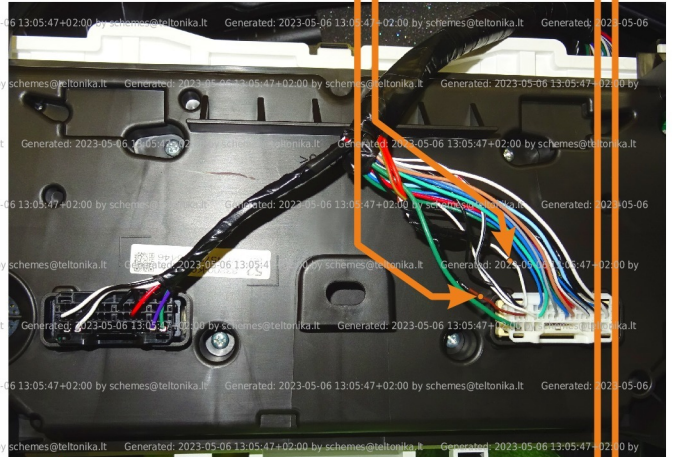

Brand, Model	Device: FMB140 LV-CAN	Year:	Rev.:
TOYOTA YARIS (Regular-key) (Hybrid)		2021→	19
Version: without Keyless System	program №: 13356 from: 2023-04-18		

Regular-key only

Flags:

General parameters:

Attention: - parameter is not available using the contactless reader.

- Total mileage of the vehicle (dashboard)
- Vehicle mileage - (counted)
- Total fuel consumption - (counted)
- Fuel level (in liters)
- Engine speed (RPM)
- Engine temperature
- Vehicle speed
- Acceleration pedal position