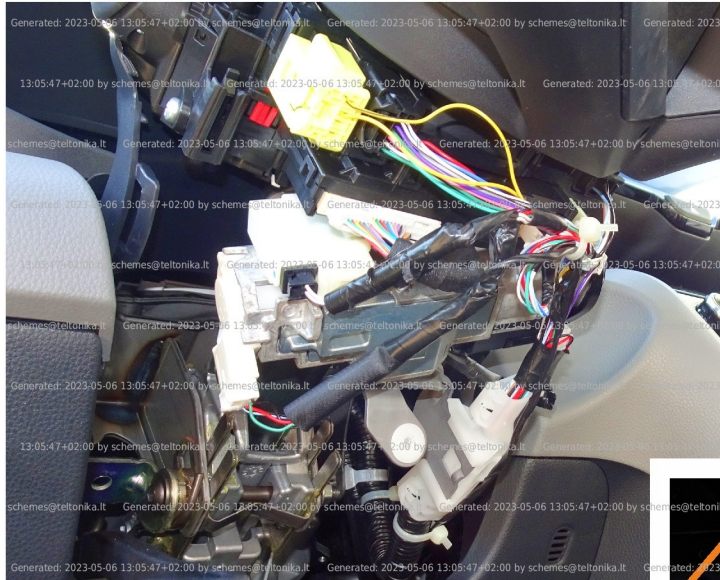

Brand, Model	Device: FMB140 LV-CAN	Year:	Rev.:
TOYOTA YARIS (Regular-key) (Hybrid)		2021→	19
Version: without Keyless System	program №: 13356 from: 2023-04-18		

Regular-key only

Flags:

General parameters:

Attention: - parameter is not available using the contactless reader.

- Total mileage of the vehicle (dashboard)
- Vehicle mileage - (counted)
- Total fuel consumption - (counted)
- Fuel level (in liters)
- Engine speed (RPM)
- Engine temperature
- Vehicle speed
- Acceleration pedal position