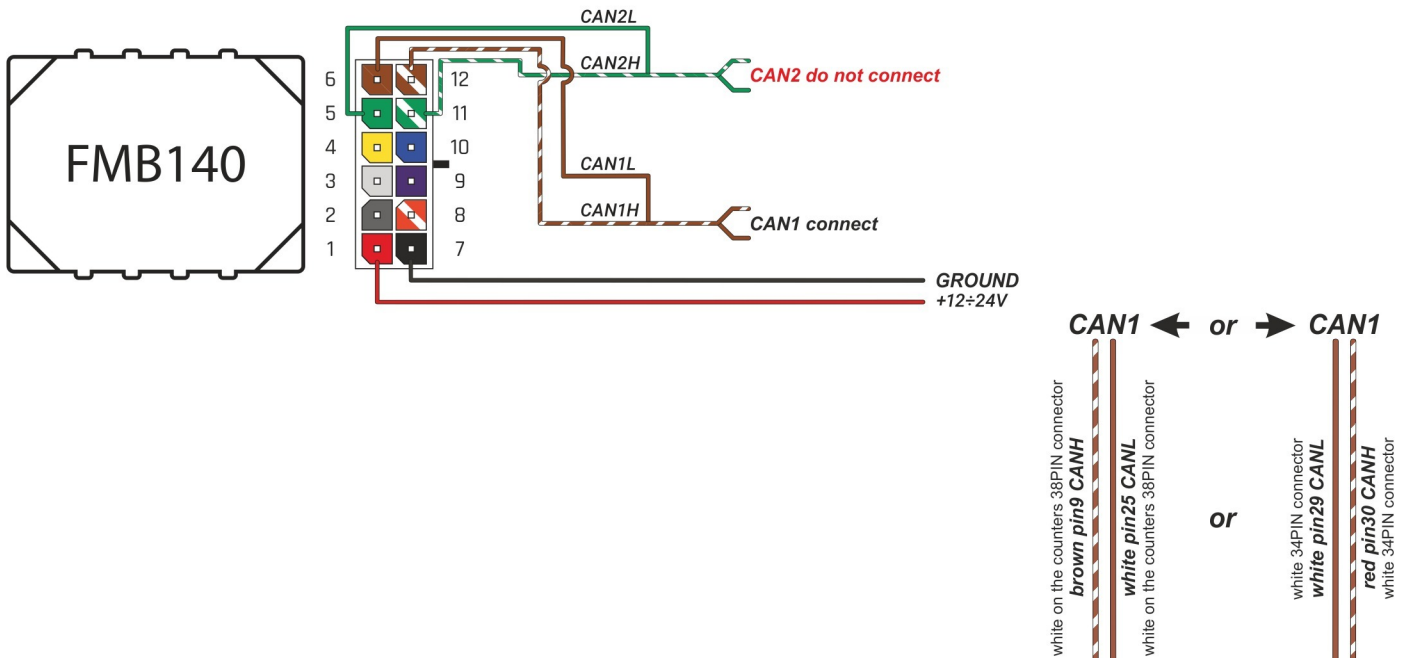

Brand, Model	Device: FMB140 LV-CAN	Year:	Rev.:
TOYOTA YARIS (Regular-key) (Hybrid)		2021→	19
Version: without Keyless System	program №: 13356 from: 2023-04-18		

Regular-key only

Flags:

General parameters:

Attention: - parameter is not available using the contactless reader.

- Total mileage of the vehicle (dashboard)
- Vehicle mileage - (counted)
- Total fuel consumption - (counted)
- Fuel level (in liters)
- Engine speed (RPM)
- Engine temperature
- Vehicle speed
- Acceleration pedal position