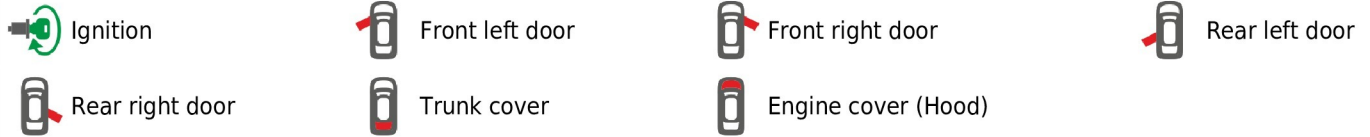

Brand, Model	Device: FMB140 LV-CAN	Year:	Rev.:
TOYOTA YARIS (Regular-key) (Hybrid)		2021→	19
Version: without Keyless System	program №: 13356 from: 2023-04-18		

Regular-key only

Flags:

General parameters: