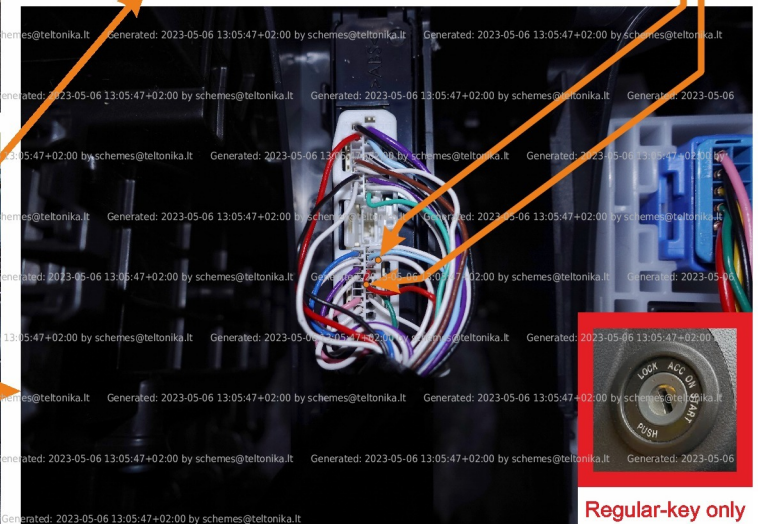

Brand, Model	Device: FMB140 LV-CAN	Year:	Rev.:
TOYOTA YARIS (Regular-key) (Hybrid)		2021→	19
Version: without Keyless System	program №: 13356 from: 2023-04-18		

Regular-key only

Flags:

General parameters:

Attention: - parameter is not available using the contactless reader.

- Total mileage of the vehicle (dashboard)
- Vehicle mileage - (counted)
- Total fuel consumption - (counted)
- Fuel level (in liters)
- Engine speed (RPM)
- Engine temperature
- Vehicle speed
- Acceleration pedal position