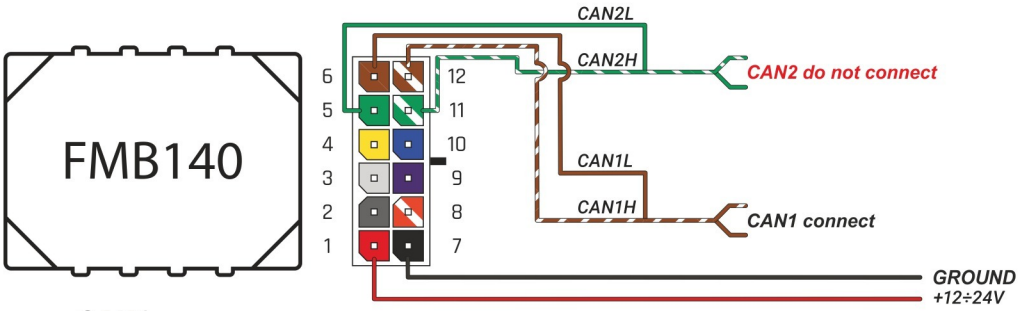

Brand, Model	Device: <b>FMB140 LV-CAN</b>	Year:	Rev.:
<b>TOYOTA YARIS</b>		<b>2017→</b>	<b>03</b>
Version: <b>with and without Keyless System (without factory alarm)</b>		program №: <b>13159</b> from: <b>2023-04-18</b>	

**CAN1**  
 black connector 40PIN  
 white pin31 CANL  
 green pin32 CANH  
 black connector 40PIN