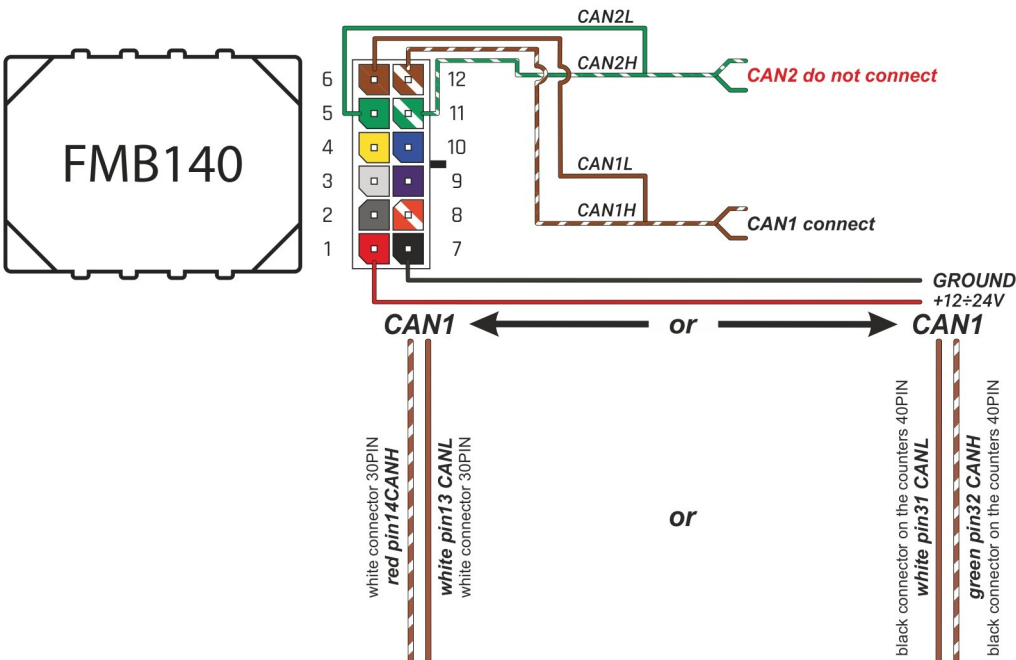

Brand, Model	Device: <b>FMB140 LV-CAN</b>	Year:	Rev.:
<b>TOYOTA YARIS (Hybrid)</b>		<b>2015→</b>	<b>04</b>
Version: <b>with and without Keyless System</b>	program №: <b>11824</b> from: <b>2023-04-18</b>		

## General parameters:

- Total mileage of the vehicle (dashboard)
- Vehicle mileage - (counted)
- Total fuel consumption - (counted)
- Fuel level (in liters)
- Engine speed (RPM)
- Engine temperature
- Vehicle speed
- HV battery level