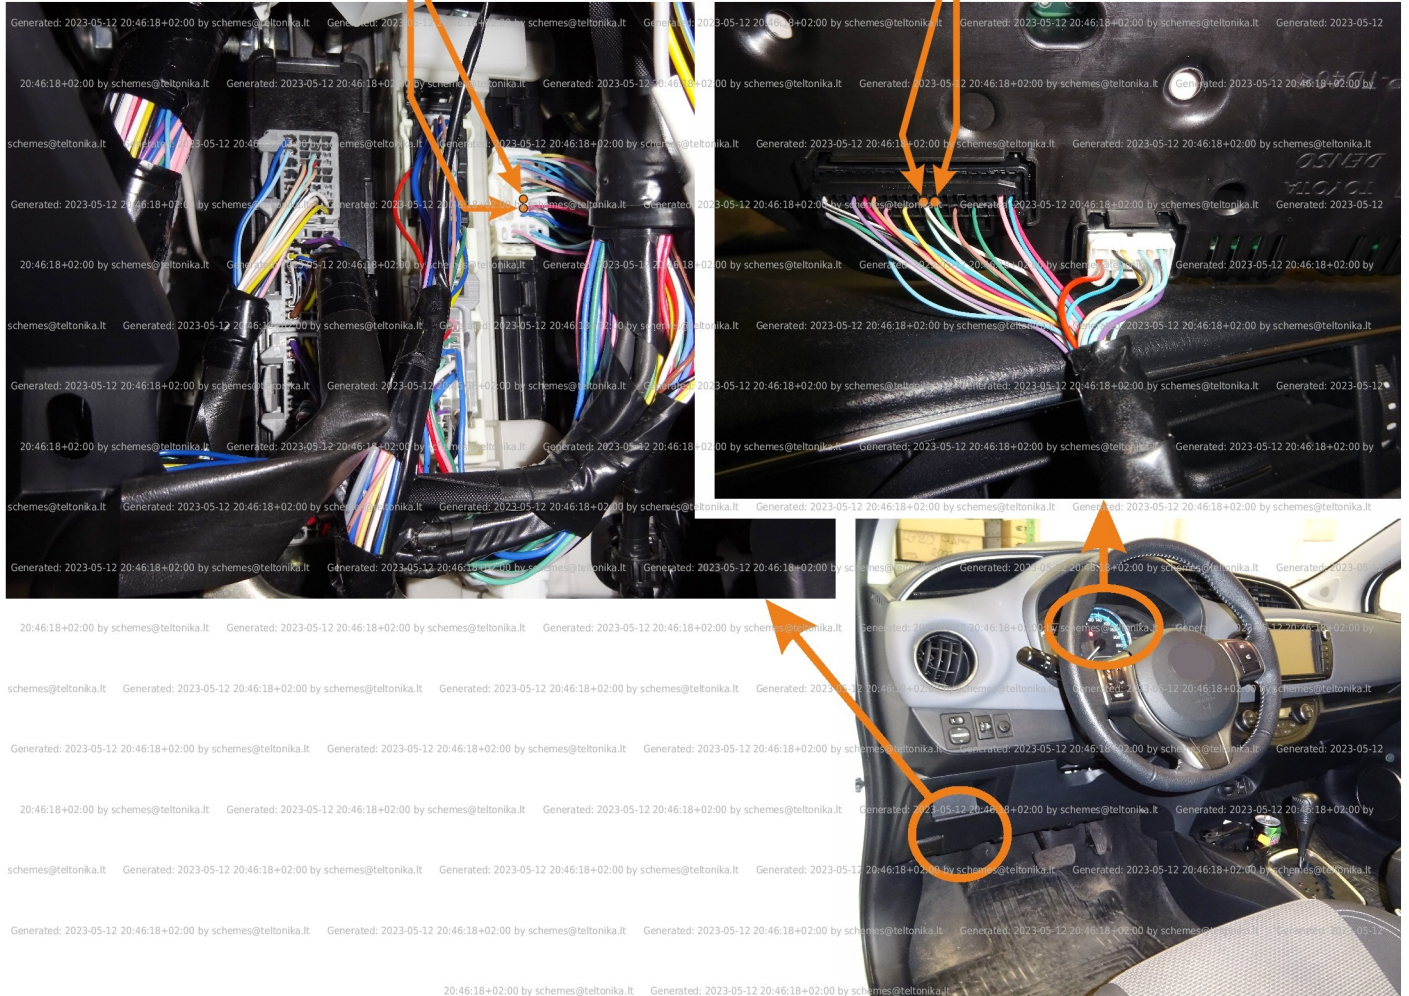

Brand, Model	Device: <b>FMB140 LV-CAN</b>	Year:	Rev.:
<b>TOYOTA YARIS (Hybrid)</b>		<b>2015→</b>	<b>04</b>
Version: <b>with and without Keyless System</b>	program №: <b>11824</b> from: <b>2023-04-18</b>		

## General parameters:

- Total mileage of the vehicle (dashboard)
- Vehicle mileage - (counted)
- Total fuel consumption - (counted)
- Fuel level (in liters)
- Engine speed (RPM)
- Engine temperature
- Vehicle speed
- HV battery level