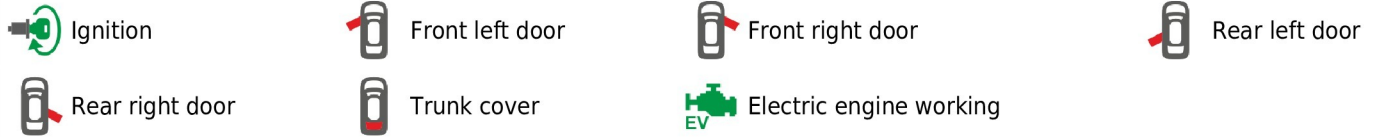

Flags:

General parameters:

- Total mileage of the vehicle (dashboard)
- Vehicle mileage - (counted)
- Total fuel consumption - (counted)
- Fuel level (in liters)
- Engine speed (RPM)
- Engine temperature
- Vehicle speed
- HV battery level