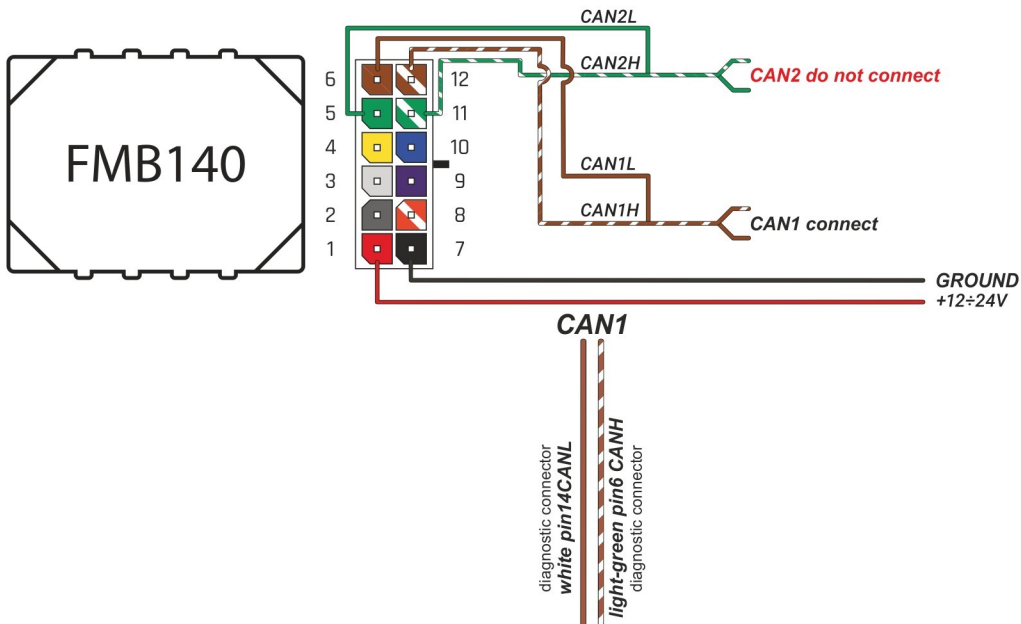

Brand, Model	Device: FMB140 LV-CAN	Year:	Rev.:
TOYOTA YARIS		2011→	04
Version: with and without Keyless System	program №: 11338 from: 2023-04-18		

Flags:

General parameters:

Attention: - parameter is not available using the contactless reader.

- Total mileage of the vehicle (dashboard)
- Vehicle mileage - (counted)
- Total fuel consumption - (counted)
- Fuel level (in liters)
- Engine speed (RPM)
- Engine temperature
- Vehicle speed