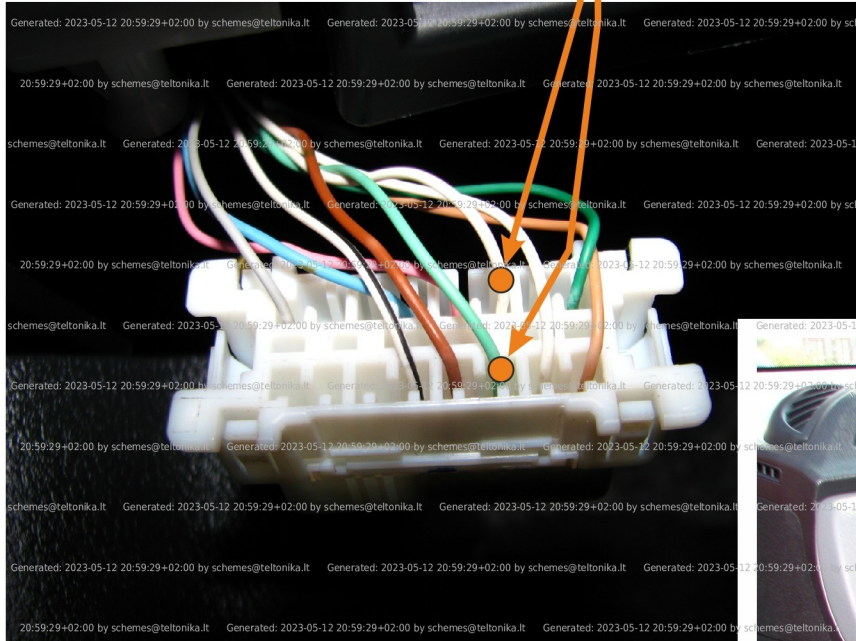

Brand, Model	Device: FMB140 LV-CAN	Year:	Rev.:
TOYOTA YARIS		2011→	04
Version: with and without Keyless System	program №: 11338 from: 2023-04-18		

Flags:

General parameters:

Attention: - parameter is not available using the contactless reader.

- Total mileage of the vehicle (dashboard)
- Vehicle mileage - (counted)
- Total fuel consumption - (counted)
- Fuel level (in liters)
- Engine speed (RPM)
- Engine temperature
- Vehicle speed