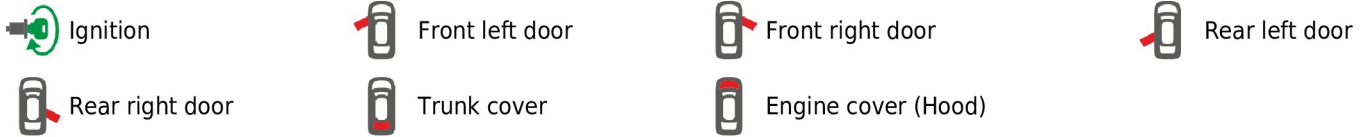

Brand, Model	Device: FMB140 LV-CAN	Year:	Rev.:
TOYOTA YARIS		2006→	03
Version: with and without Keyless System	program №: 11138 from: 2017-09-01		

Flags:

General parameters:

- Total mileage of the vehicle (dashboard)
- Vehicle mileage - (counted)
- Total fuel consumption - (counted)
- Engine speed (RPM)
- Vehicle speed