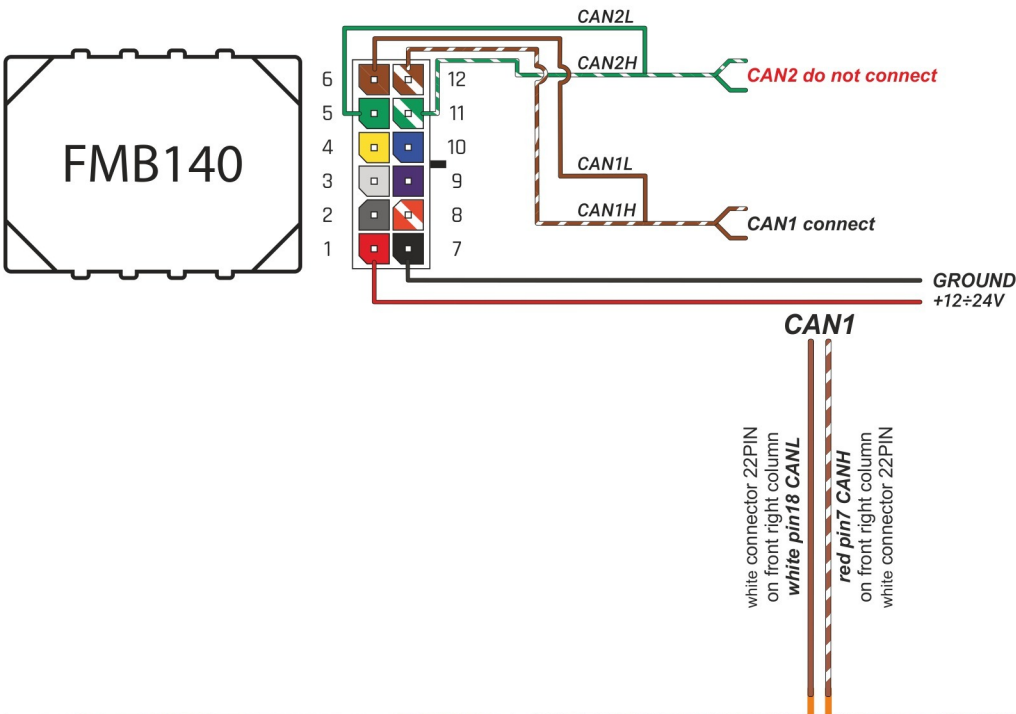

Brand, Model	Device: FMB140 LV-CAN	Year:	Rev.:
TOYOTA YARIS		2006→	03
Version: with and without Keyless System	program №: 11138 from: 2017-09-01		

Flags:

General parameters:

- Total mileage of the vehicle (dashboard)
- Vehicle mileage - (counted)
- Total fuel consumption - (counted)
- Engine speed (RPM)
- Vehicle speed