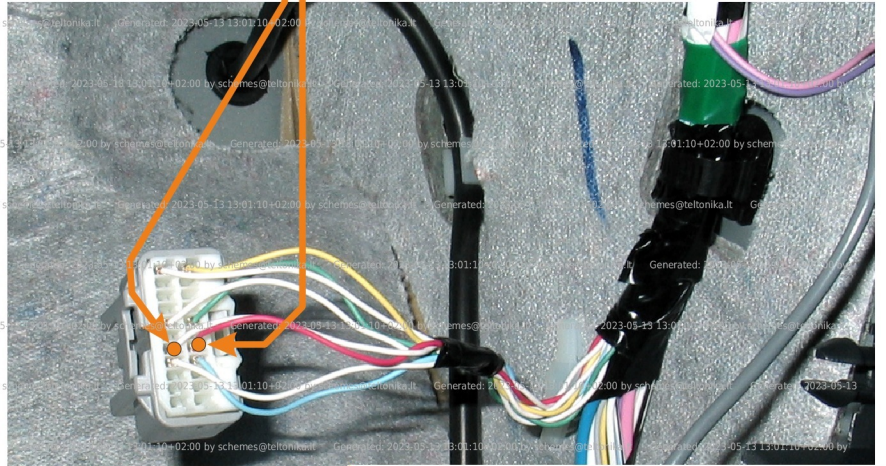

Brand, Model	Device: FMB140 LV-CAN	Year:	Rev.:
TOYOTA YARIS		2006→	03
Version: with and without Keyless System	program №: 11138 from: 2017-09-01		

Flags:

General parameters:

- Total mileage of the vehicle (dashboard)
- Vehicle mileage - (counted)
- Total fuel consumption - (counted)
- Engine speed (RPM)
- Vehicle speed