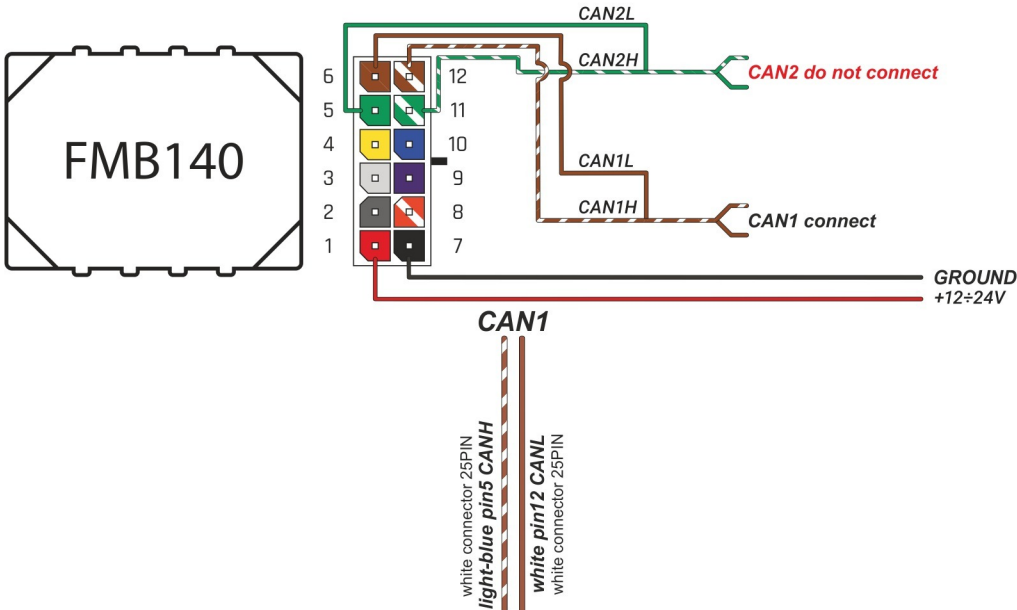

Brand, Model	Device: FMB140 LV-CAN	Year:	Rev.:
TOYOTA VERSO		2016→	04
Version: with and without Keyless System		program №: 11883 from: 2021-10-19	

Flags:

Ignition

Front left door

Front right door

Rear left door

Rear right door

Trunk cover

General parameters:

Attention: - parameter is not available using the contactless reader.

- Total mileage of the vehicle (dashboard)
- Vehicle mileage - (counted)
- Total fuel consumption - (counted)
- Fuel level (in liters)
- Engine speed (RPM)
- Engine temperature
- Vehicle speed