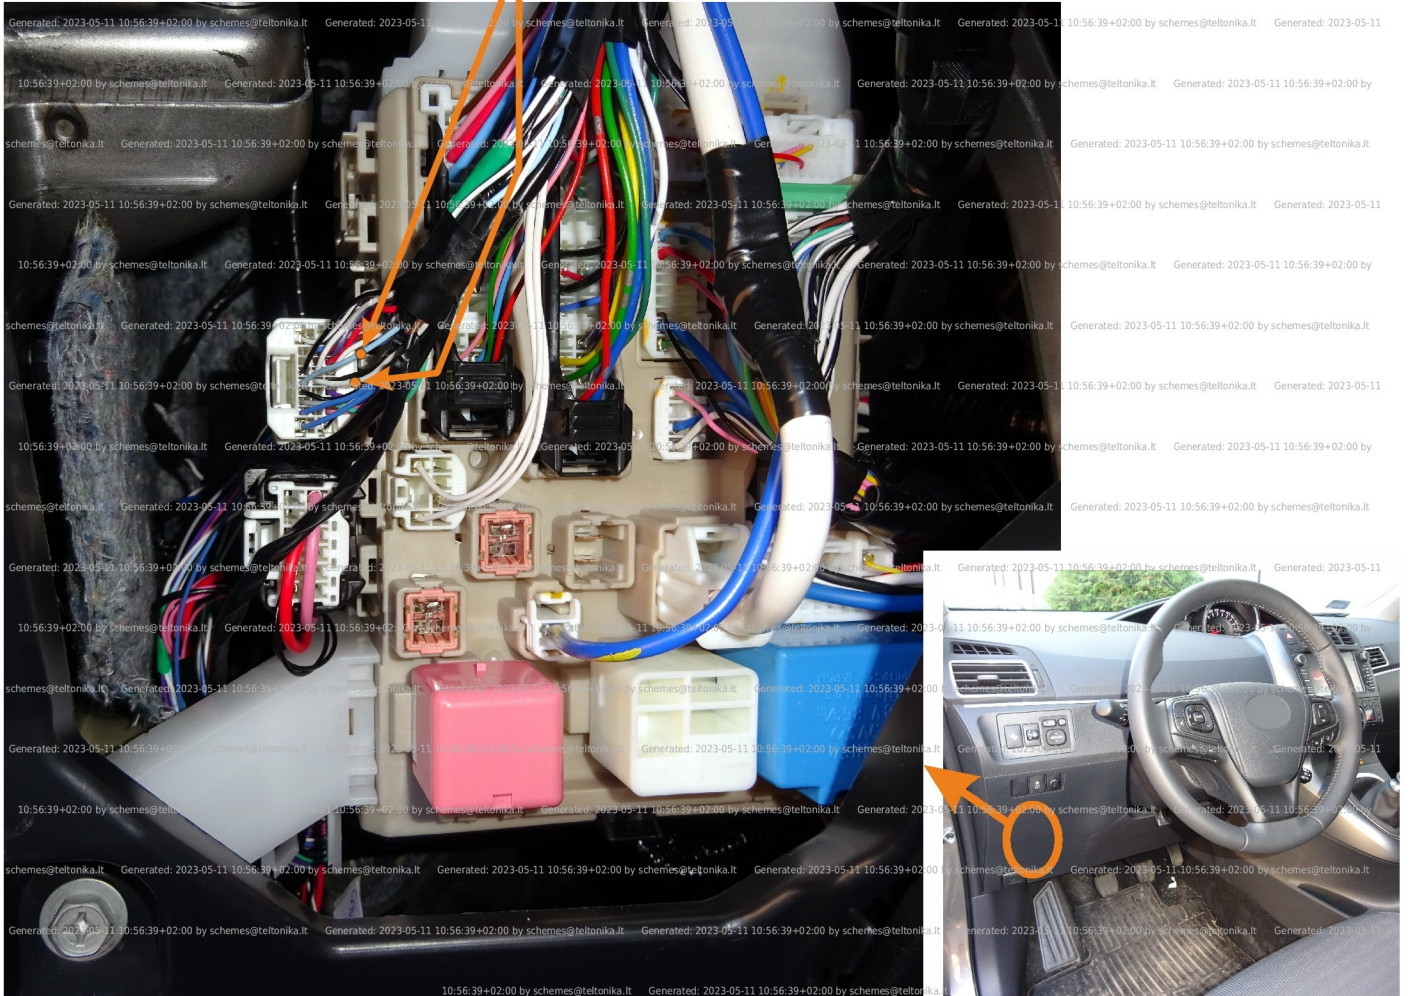

Brand, Model	Device: FMB140 LV-CAN	Year:	Rev.:
TOYOTA VERSO		2016→	04
Version: with and without Keyless System		program №: 11883 from: 2021-10-19	

Flags:

Ignition

Front left door

Front right door

Rear left door

Rear right door

Trunk cover

General parameters:

Attention: - parameter is not available using the contactless reader.

- Total mileage of the vehicle (dashboard)
- Vehicle mileage - (counted)
- Total fuel consumption - (counted)
- Fuel level (in liters)
- Engine speed (RPM)
- Engine temperature
- Vehicle speed