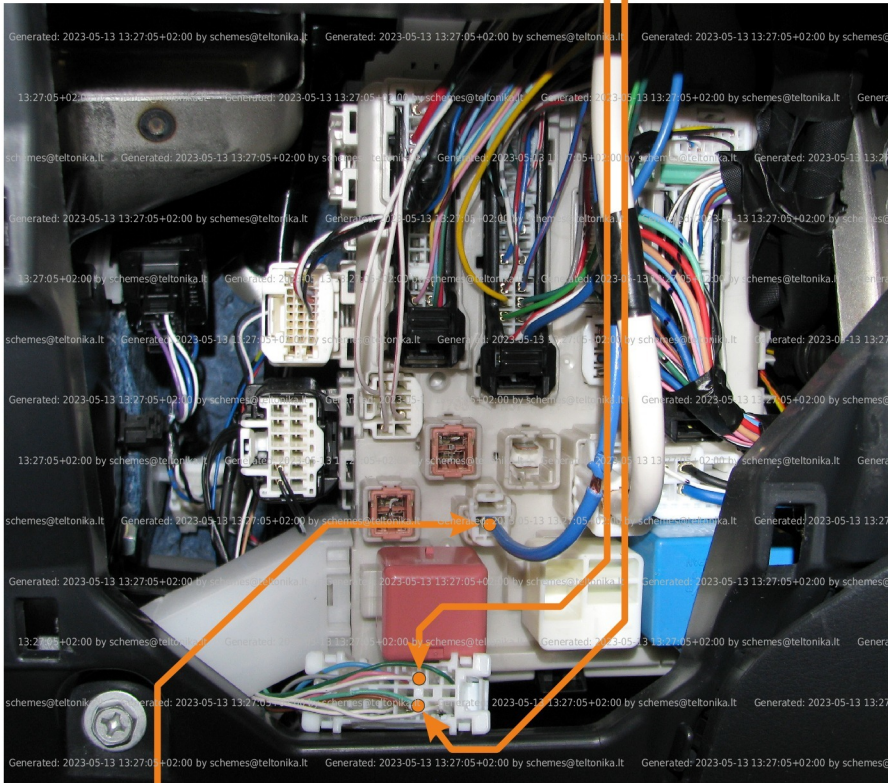

Brand, Model	Device: <b>FMB140 LV-CAN</b>	Year:	Rev.:
<b>TOYOTA VERSO</b>		<b>2009→</b>	<b>03</b>
Version: <b>with and without Keyless System</b>	program №: <b>11138</b> from: <b>2017-09-01</b>		

**+12V blue**

## General parameters:

Attention:  - parameter is not available using the contactless reader.

- Total mileage of the vehicle (dashboard)
- Vehicle mileage - (counted)
- Total fuel consumption - (counted)
- Fuel level (in liters)
- Engine speed (RPM)
- Engine temperature
- Vehicle speed