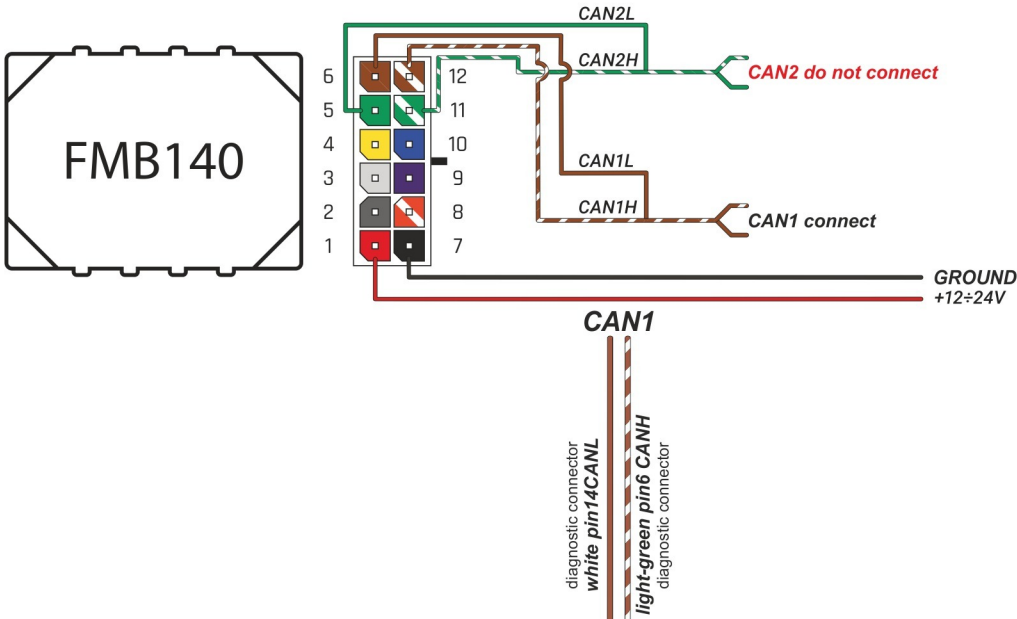

Brand, Model	Device: <b>FMB140 LV-CAN</b>	Year:	Rev.:
<b>TOYOTA VERSO</b>		<b>2009→</b>	<b>03</b>
Version: <b>with and without Keyless System</b>	program №: <b>11138</b> from: <b>2017-09-01</b>		

**+12V blue**

## General parameters:

Attention:  - parameter is not available using the contactless reader.

- Total mileage of the vehicle (dashboard)
- Vehicle mileage - (counted)
- Total fuel consumption - (counted)
- Fuel level (in liters)
- Engine speed (RPM)
- Engine temperature
- Vehicle speed