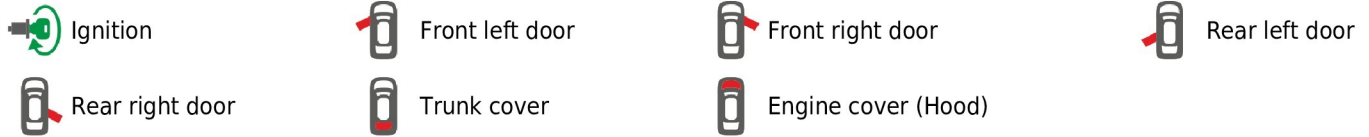

Brand, Model	Device: FMB140 LV-CAN	Year:	Rev.:
TOYOTA URBAN CRUISER		2009→	03
Version: with and without Keyless System	program №: 11138 from: 2017-09-01		

Flags:

General parameters:

- Total mileage of the vehicle (dashboard)
- Vehicle mileage - (counted)
- Total fuel consumption - (counted)
- Engine speed (RPM)
- Vehicle speed