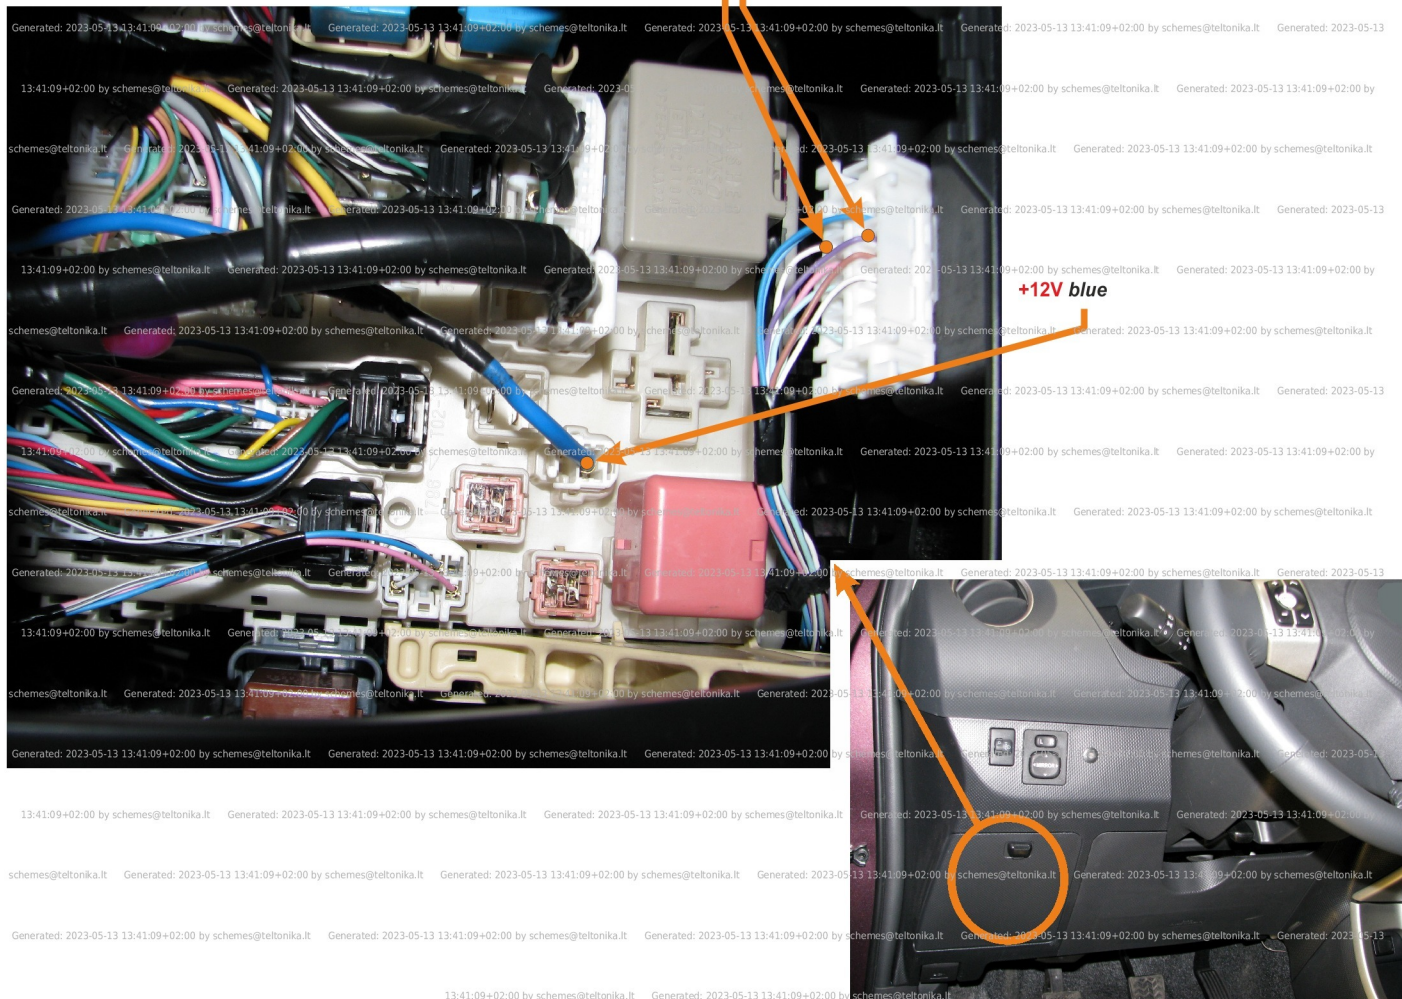

Brand, Model	Device: FMB140 LV-CAN	Year:	Rev.:
TOYOTA URBAN CRUISER		2009→	03
Version: with and without Keyless System	program №: 11138 from: 2017-09-01		

Flags:

General parameters:

- Total mileage of the vehicle (dashboard)
- Vehicle mileage - (counted)
- Total fuel consumption - (counted)
- Engine speed (RPM)
- Vehicle speed