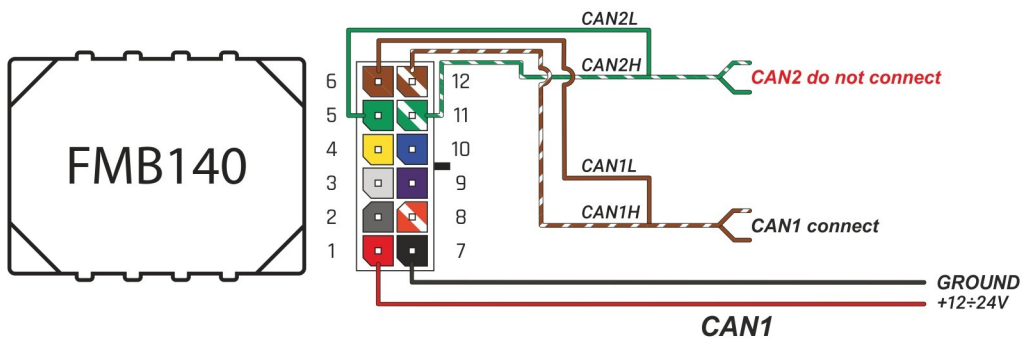

Brand, Model	Device: FMB140 LV-CAN	Year:	Rev.:
TOYOTA URBAN CRUISER		2009→	03
Version: with and without Keyless System	program №: 11138 from: 2017-09-01		

Flags:

General parameters:

- Total mileage of the vehicle (dashboard)
- Vehicle mileage - (counted)
- Total fuel consumption - (counted)
- Engine speed (RPM)
- Vehicle speed