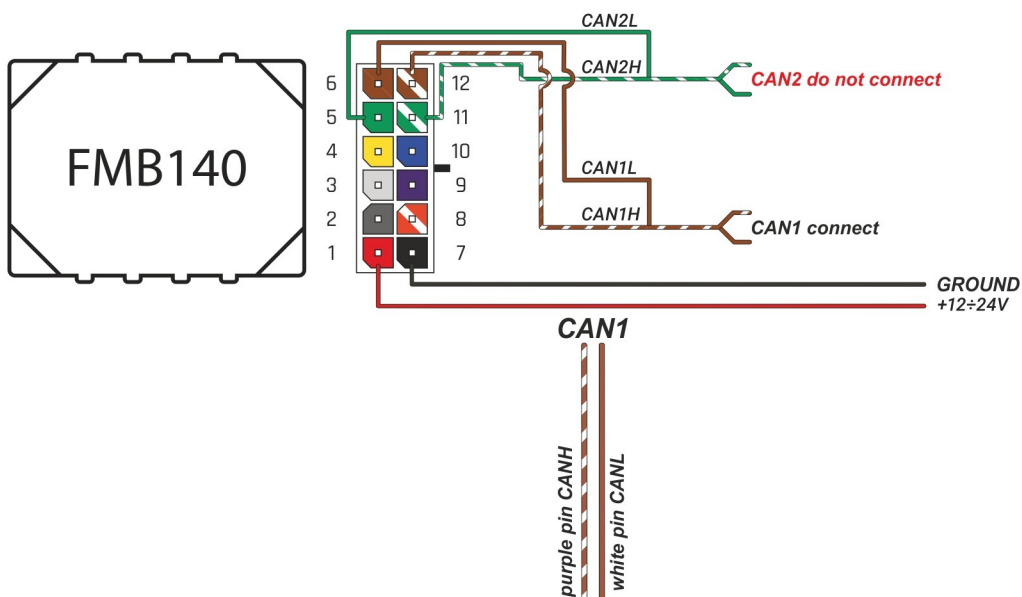

Brand, Model	Device: FMB140 LV-CAN	Year:	Rev.:
TOYOTA TUNDRA		2008→	04
Version: with and without Keyless System		program №: 11138 from: 2017-09-01	

Flags:

General parameters:

Attention: - parameter is not available using the contactless reader.

- Total mileage of the vehicle (dashboard)
- Vehicle mileage - (counted)
- Total fuel consumption - (counted)
- Fuel level (in liters)
- Engine speed (RPM)
- Engine temperature
- Vehicle speed