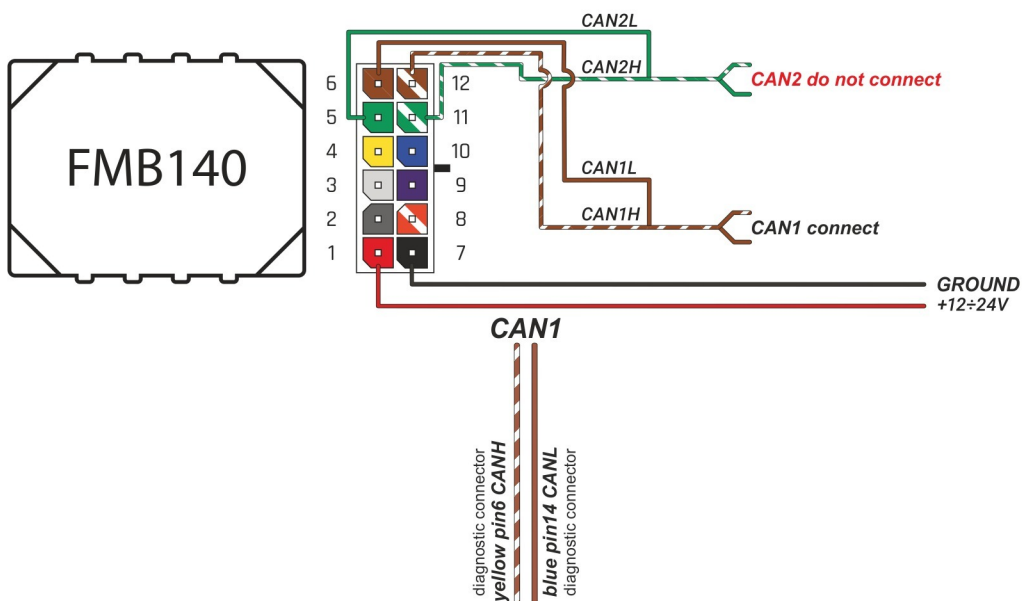

Brand, Model	Device: <b>FMB140 LV-CAN</b>	Year:	Rev.:
<b>TOYOTA SOLARA</b>		<b>2007→</b>	<b>03</b>
Version:	program №: <b>11138</b> from: <b>2017-09-01</b>		

## General parameters:

Attention:  - parameter is not available using the contactless reader.

- Total mileage of the vehicle (dashboard)
- Vehicle mileage - (counted)
- Total fuel consumption - (counted)
- Fuel level (in liters)
- Engine speed (RPM)
- Engine temperature
- Vehicle speed
- Acceleration pedal position