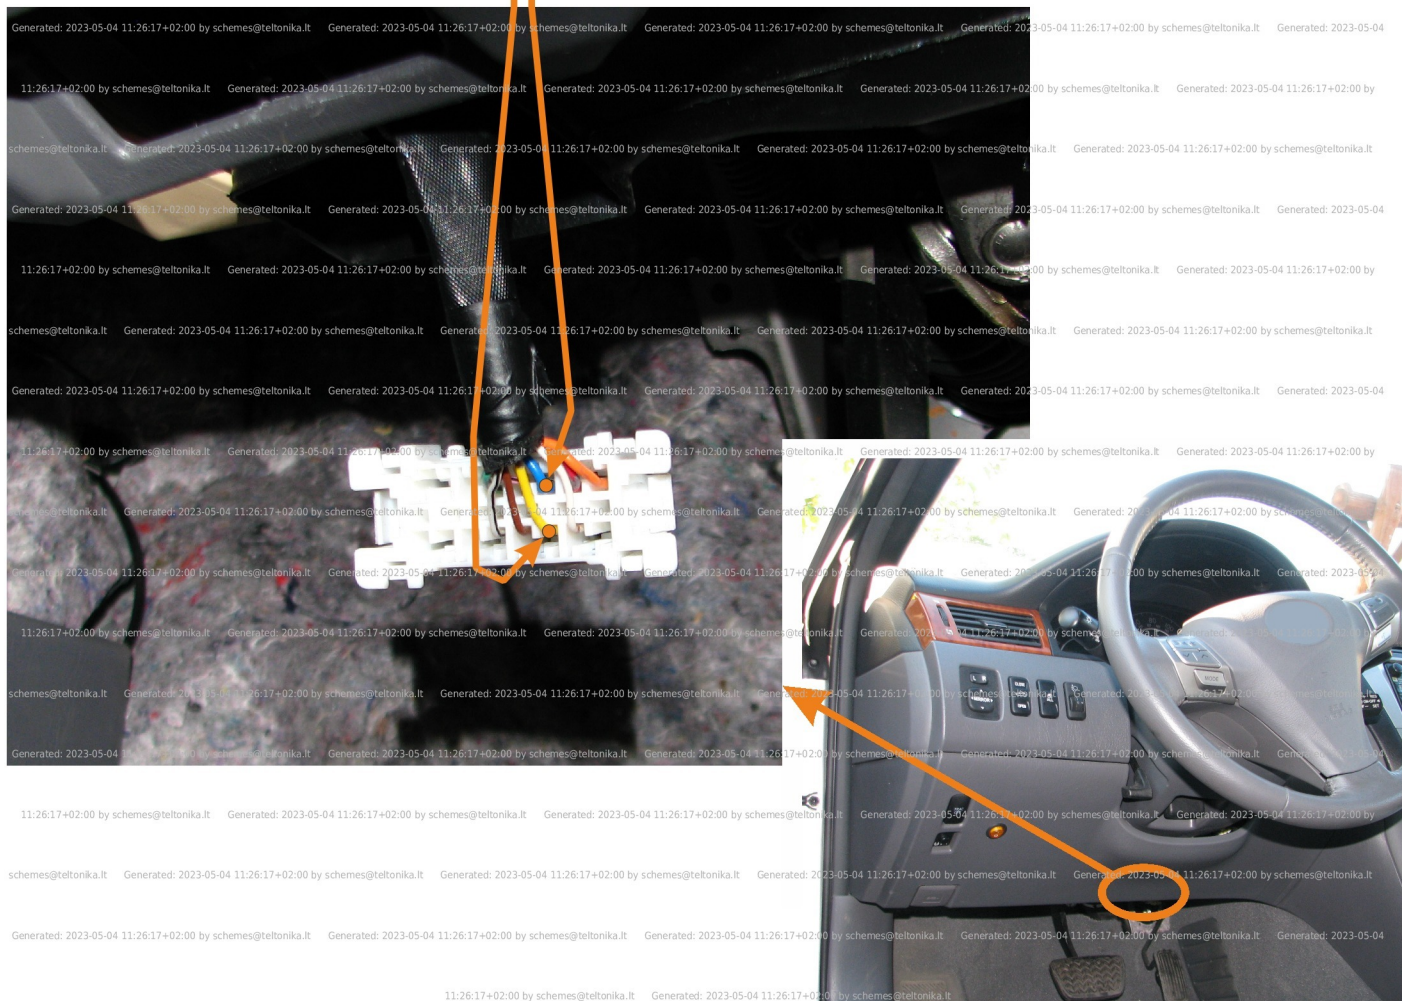

Brand, Model	Device: <b>FMB140 LV-CAN</b>	Year:	Rev.:
<b>TOYOTA SOLARA</b>		<b>2007→</b>	<b>03</b>
Version:	program №: <b>11138</b> from: <b>2017-09-01</b>		

## General parameters:

Attention:  - parameter is not available using the contactless reader.

- Total mileage of the vehicle (dashboard)
- Vehicle mileage - (counted)
- Total fuel consumption - (counted)
- Fuel level (in liters)
- Engine speed (RPM)
- Engine temperature
- Vehicle speed
- Acceleration pedal position