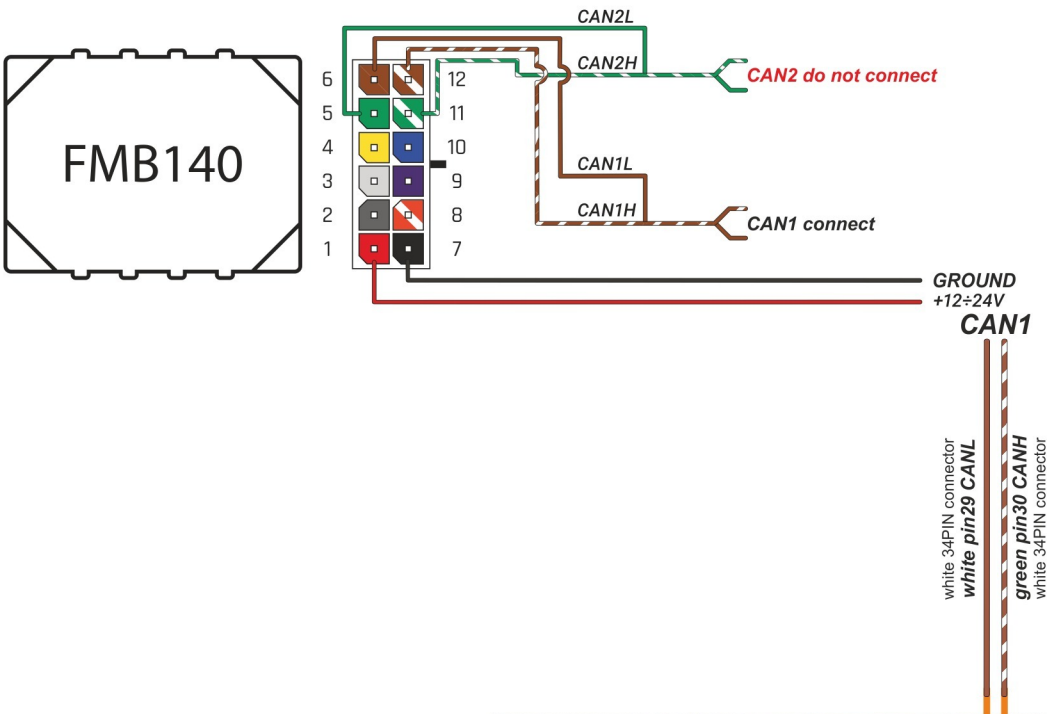

Brand, Model	Device: FMB140 LV-CAN	Year:	Rev.:
TOYOTA SIENNA (Hybrid)		2021→	11
Version: with Keyless System	program №: 14249 from: 2023-04-18		

Flags:

General parameters:

- Total mileage of the vehicle (dashboard)
- Vehicle mileage - (counted)
- Total fuel consumption - (counted)
- Fuel level (in liters)
- Engine speed (RPM)
- Engine temperature
- Vehicle speed
- Acceleration pedal position