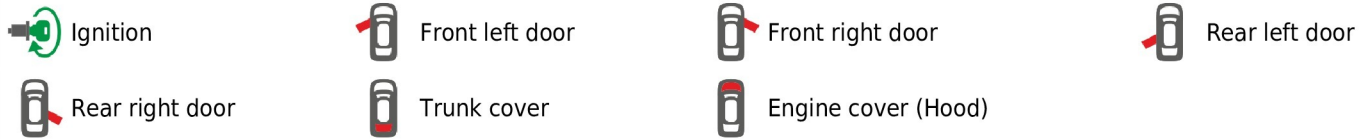

Brand, Model	Device: FMB140 LV-CAN	Year:	Rev.:
TOYOTA SIENNA		2017→	02
Version: with and without Keyless System		program №: 12771 from: 2019-06-25	

Flags:

General parameters:

Attention: - parameter is not available using the contactless reader.

- Total mileage of the vehicle (dashboard)
- Vehicle mileage - (counted)
- Total fuel consumption - (counted)
- Fuel level (in liters)
- Engine speed (RPM)
- Engine temperature
- Vehicle speed
- Acceleration pedal position