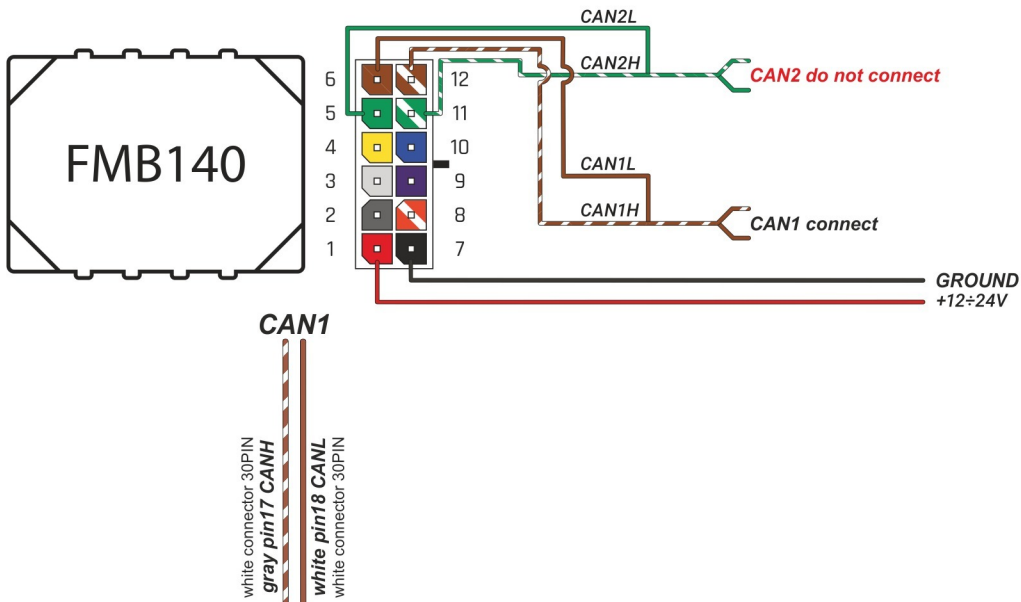

Brand, Model	Device: FMB140 LV-CAN	Year:	Rev.:
TOYOTA SIENNA		2017→	02
Version: with and without Keyless System		program №: 12771 from: 2019-06-25	

Flags:

General parameters:

Attention: - parameter is not available using the contactless reader.

- Total mileage of the vehicle (dashboard)
- Vehicle mileage - (counted)
- Total fuel consumption - (counted)
- Fuel level (in liters)
- Engine speed (RPM)
- Engine temperature
- Vehicle speed
- Acceleration pedal position