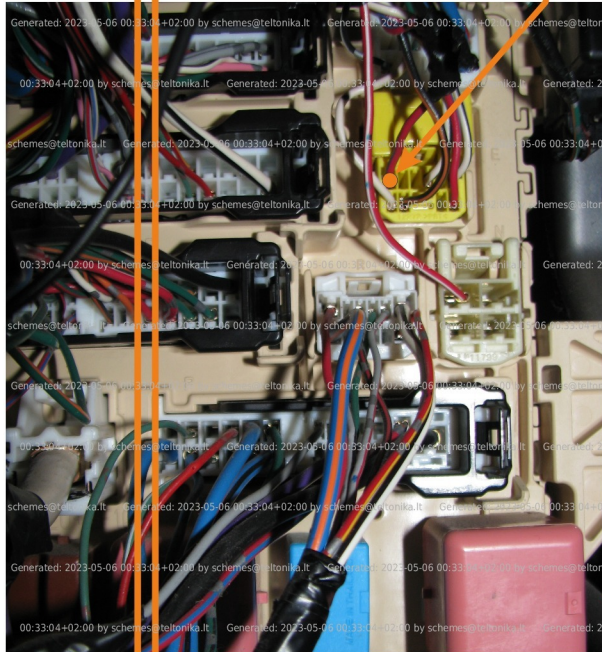

Brand, Model	Device: <b>FMB140 LV-CAN</b>	Year:	Rev.:
<b>TOYOTA SIENNA</b>		<b>2007→</b>	<b>02</b>
Version:	program №: <b>11633</b> from: <b>2017-09-01</b>		

## Flags:

Ignition

Front left door

Front right door

Rear left door

Rear right door

Trunk cover