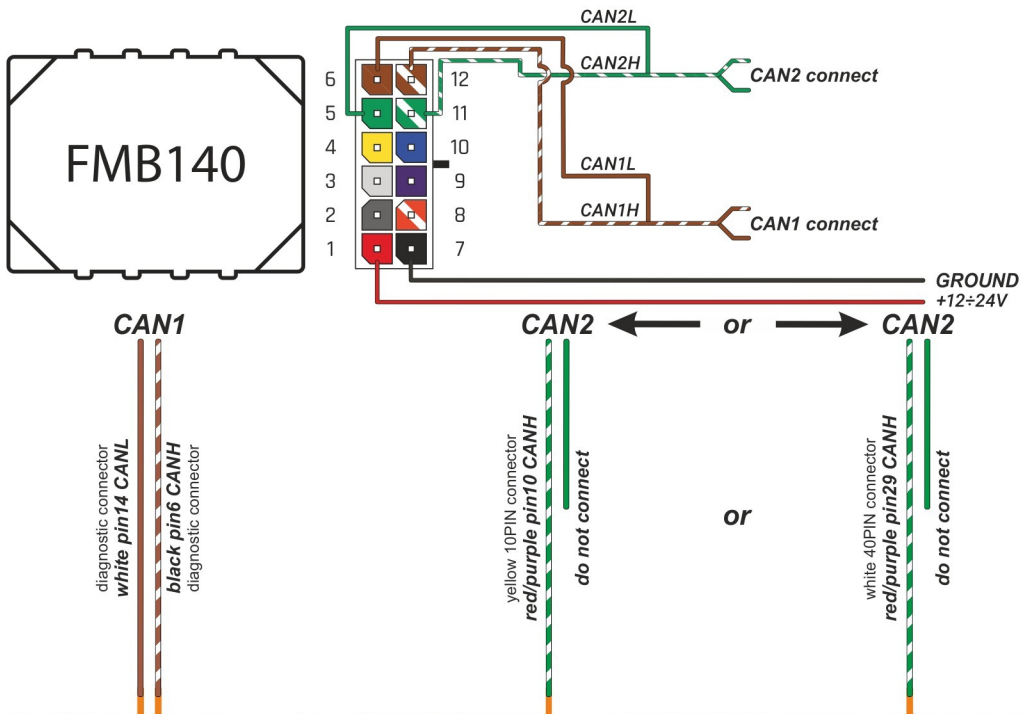

Brand, Model	Device: <b>FMB140 LV-CAN</b>	Year:	Rev.:
<b>TOYOTA SIENNA</b>		<b>2007→</b>	<b>02</b>
Version:	program №: <b>11633</b> from: <b>2017-09-01</b>		

## Flags:

Ignition

Front left door

Front right door

Rear left door

Rear right door

Trunk cover

## General parameters:

Attention:  - parameter is not available using the contactless reader.

- Total mileage of the vehicle (dashboard)
- Vehicle mileage - (counted)
- Total fuel consumption - (counted)
- Engine speed (RPM)
- Engine temperature
- Vehicle speed
- Acceleration pedal position