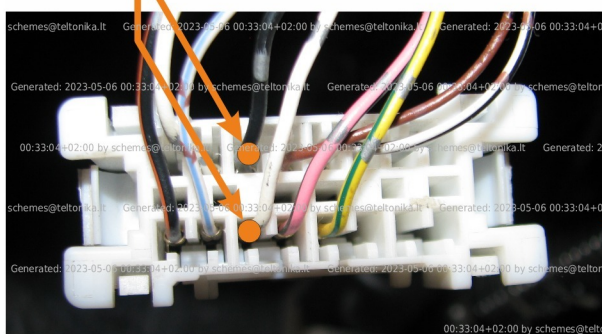

Brand, Model	Device: <b>FMB140 LV-CAN</b>	Year:	Rev.:
<b>TOYOTA SIENNA</b>		<b>2007→</b>	<b>02</b>
Version:	program №: <b>11633</b> from: <b>2017-09-01</b>		

## Flags:

Ignition

Front left door

Front right door

Rear left door

Rear right door

Trunk cover