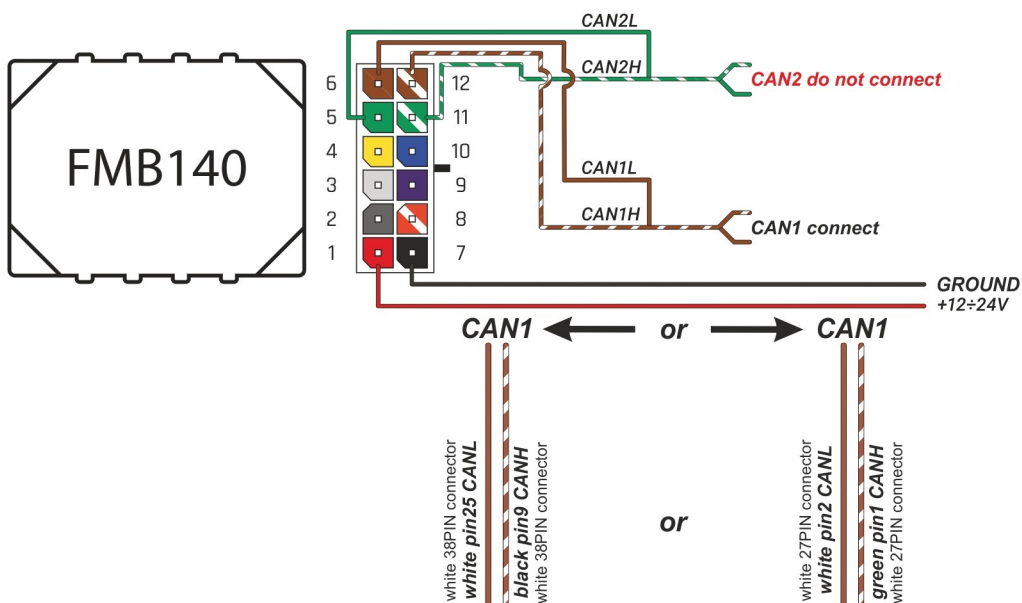

|                                     |   |              |           |
|-------------------------------------|---|--------------|-----------|
| Brand, Model                        | Device: <b>FMB140 LV-CAN</b>                    | Year:        | Rev.:     |
| <b>TOYOTA RAV4 (Hybrid)</b>         |   | <b>2019→</b> | <b>13</b> |
| Version: <b>with Keyless System</b> | program №: <b>12599</b> from: <b>2023-04-18</b> |              |           |

## General parameters:

- Total mileage of the vehicle (dashboard)
- Fuel level (in liters)
- Vehicle speed
- Vehicle mileage - (counted)
- Engine speed (RPM)
- Acceleration pedal position
- Total fuel consumption - (counted)
- Engine temperature