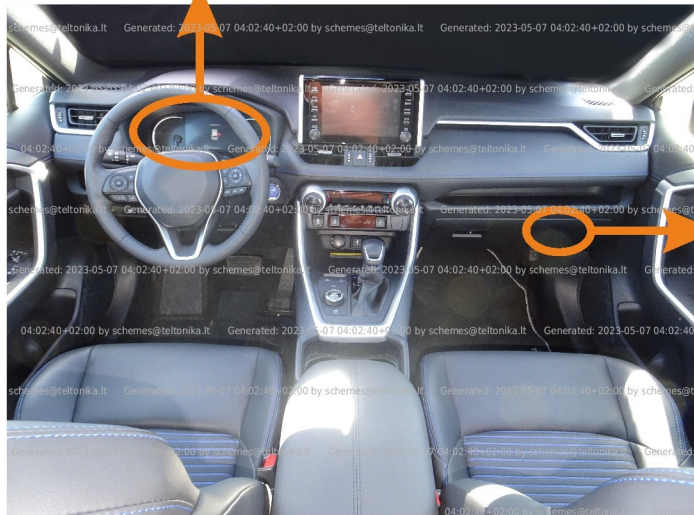

|                                     |   |              |           |
|-------------------------------------|---|--------------|-----------|
| Brand, Model                        | Device: <b>FMB140 LV-CAN</b>                    | Year:        | Rev.:     |
| <b>TOYOTA RAV4 (Hybrid)</b>         |   | <b>2019→</b> | <b>13</b> |
| Version: <b>with Keyless System</b> | program №: <b>12599</b> from: <b>2023-04-18</b> |              |           |

## General parameters:

- Total mileage of the vehicle (dashboard)
- Fuel level (in liters)
- Vehicle speed
- Vehicle mileage - (counted)
- Engine speed (RPM)
- Acceleration pedal position
- Total fuel consumption - (counted)
- Engine temperature