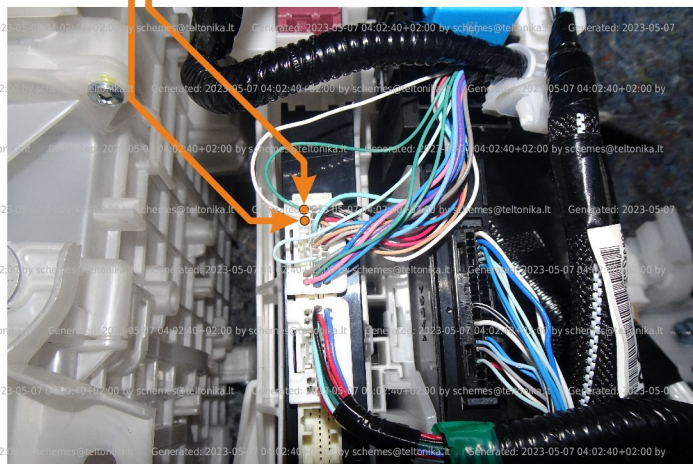

|                                     |   |              |           |
|-------------------------------------|---|--------------|-----------|
| Brand, Model                        | Device: <b>FMB140 LV-CAN</b>                    | Year:        | Rev.:     |
| <b>TOYOTA RAV4 (Hybrid)</b>         |   | <b>2019→</b> | <b>13</b> |
| Version: <b>with Keyless System</b> | program №: <b>12599</b> from: <b>2023-04-18</b> |              |           |

## General parameters:

- Total mileage of the vehicle (dashboard)
- Fuel level (in liters)
- Vehicle speed
- Vehicle mileage - (counted)
- Engine speed (RPM)
- Acceleration pedal position
- Total fuel consumption - (counted)
- Engine temperature