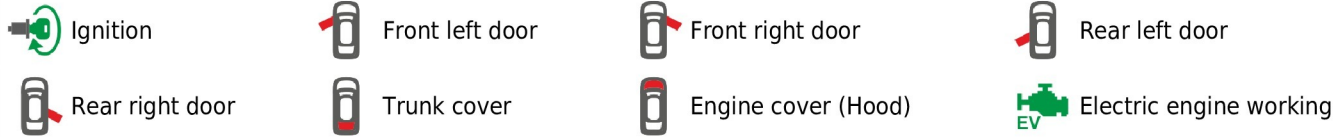

Flags:

General parameters:

- Total mileage of the vehicle (dashboard)
- Fuel level (in liters)
- Vehicle speed
- Vehicle mileage - (counted)
- Engine speed (RPM)
- Acceleration pedal position
- Total fuel consumption - (counted)
- Engine temperature