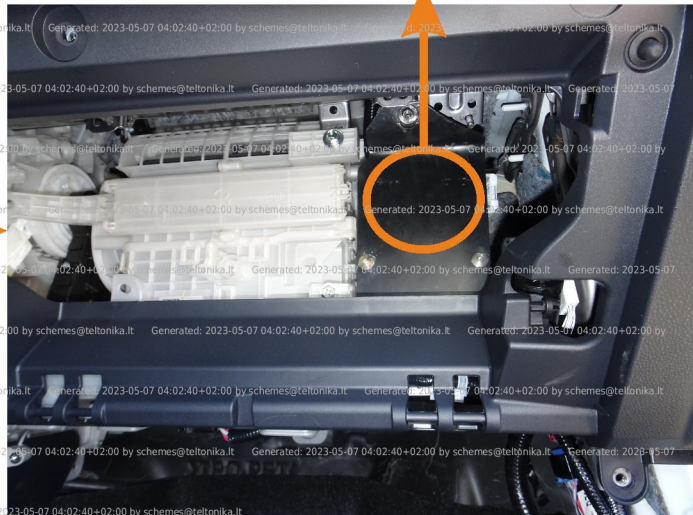

|                                     |   |              |           |
|-------------------------------------|---|--------------|-----------|
| Brand, Model                        | Device: <b>FMB140 LV-CAN</b>                    | Year:        | Rev.:     |
| <b>TOYOTA RAV4 (Hybrid)</b>         |   | <b>2019→</b> | <b>13</b> |
| Version: <b>with Keyless System</b> | program №: <b>12599</b> from: <b>2023-04-18</b> |              |           |

## General parameters:

- Total mileage of the vehicle (dashboard)
- Fuel level (in liters)
- Vehicle speed
- Vehicle mileage - (counted)
- Engine speed (RPM)
- Acceleration pedal position
- Total fuel consumption - (counted)
- Engine temperature