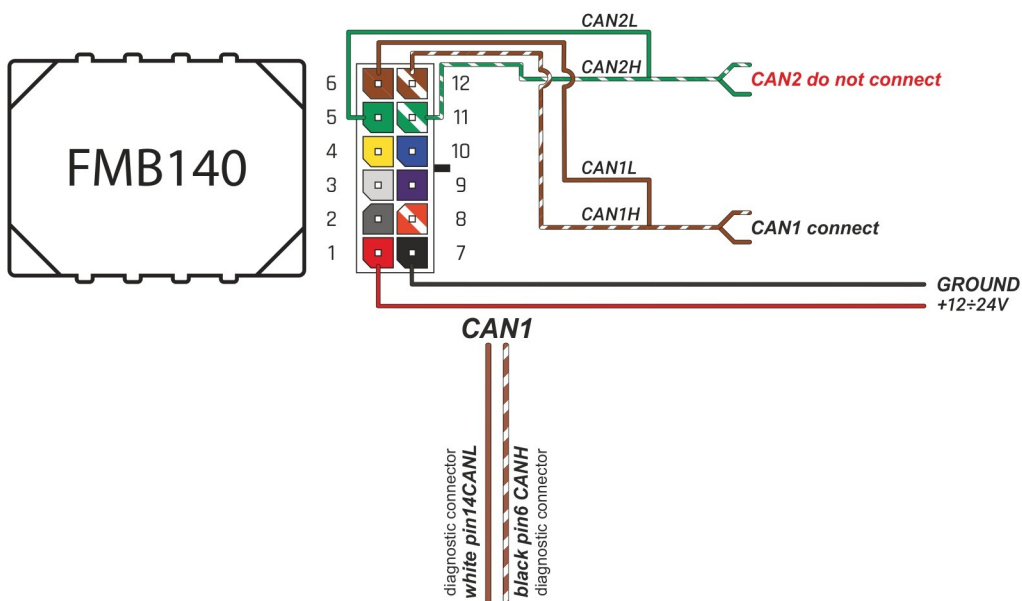

Brand, Model	Device: <b>FMB140 LV-CAN</b>	Year:	Rev.:
<b>TOYOTA RAV4</b>		<b>2011→</b>	<b>04</b>
Version: <b>with and without Keyless System</b>		program №: <b>11642</b> from: <b>2017-09-01</b>	

## General parameters:

Attention:  - parameter is not available using the contactless reader.

- Total mileage of the vehicle (dashboard)
- Vehicle mileage - (counted)
- Total fuel consumption - (counted)
- Fuel level (in percent)
- Engine speed (RPM)
- Engine temperature
- Vehicle speed