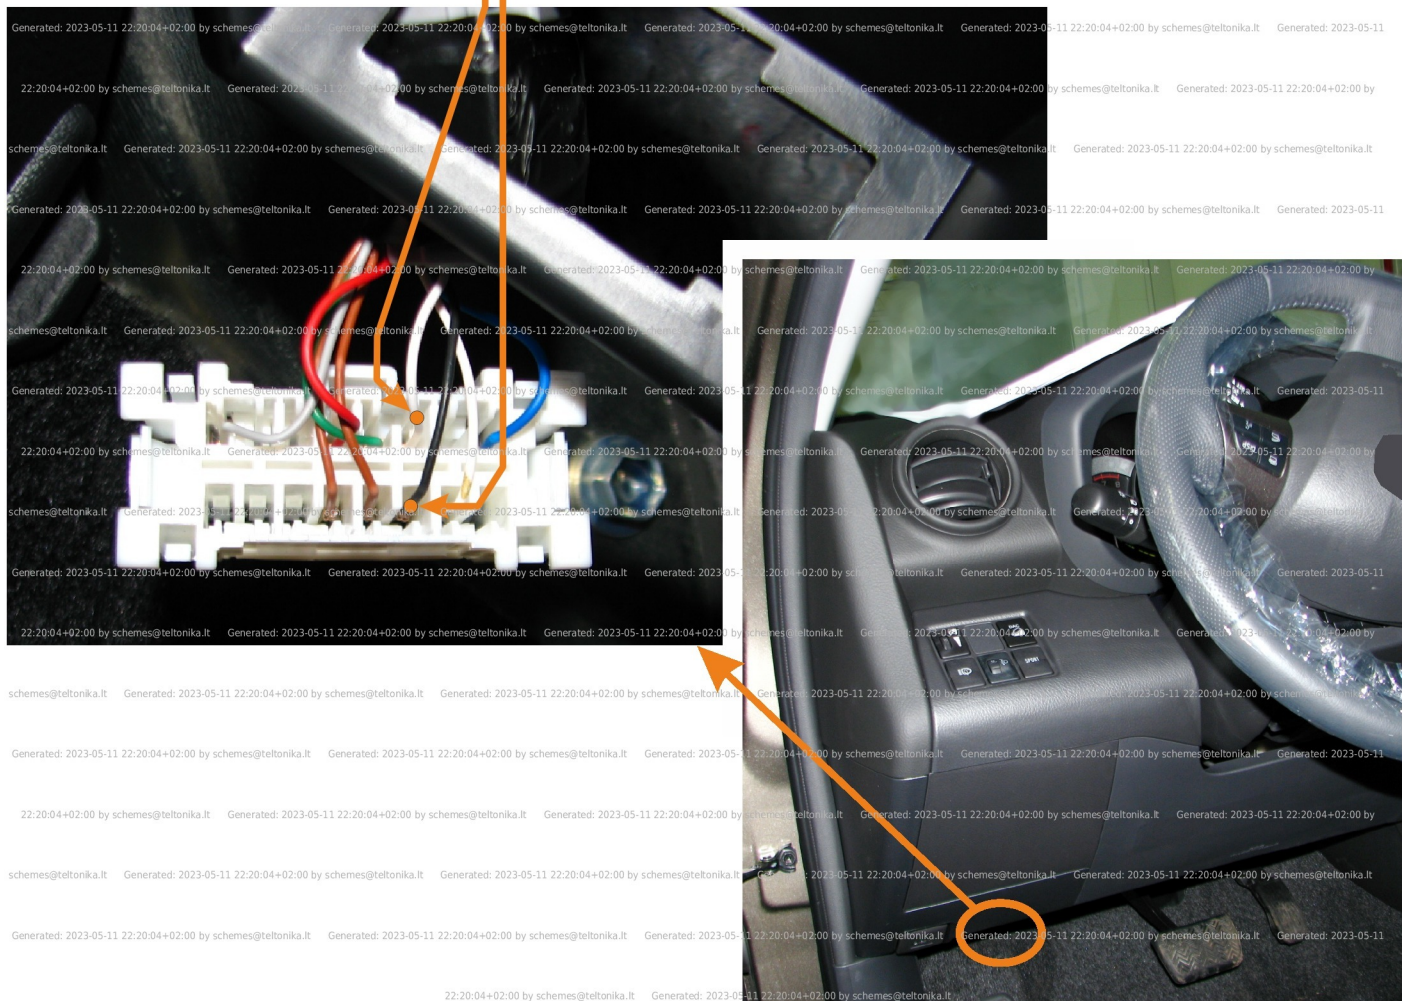

Brand, Model	Device: <b>FMB140 LV-CAN</b>	Year:	Rev.:
<b>TOYOTA RAV4</b>		<b>2011→</b>	<b>04</b>
Version: <b>with and without Keyless System</b>		program №: <b>11642</b> from: <b>2017-09-01</b>	

## General parameters:

Attention:  - parameter is not available using the contactless reader.

- Total mileage of the vehicle (dashboard)
- Vehicle mileage - (counted)
- Total fuel consumption - (counted)
- Fuel level (in percent)
- Engine speed (RPM)
- Engine temperature
- Vehicle speed