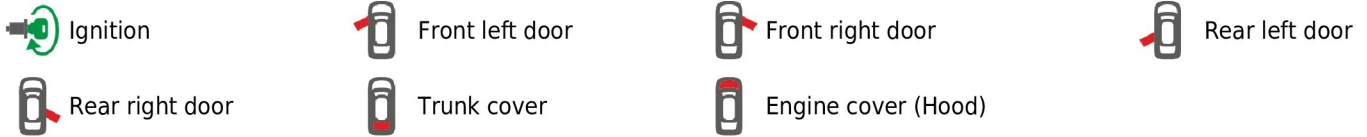

Flags:

General parameters:

Attention: ☐ - parameter is not available using the contactless reader.

- Total mileage of the vehicle (dashboard)
- Vehicle mileage - (counted)
- Total fuel consumption - (counted)
- ☐ Fuel level (in percent)
- Engine speed (RPM)
- ☐ Engine temperature
- Vehicle speed