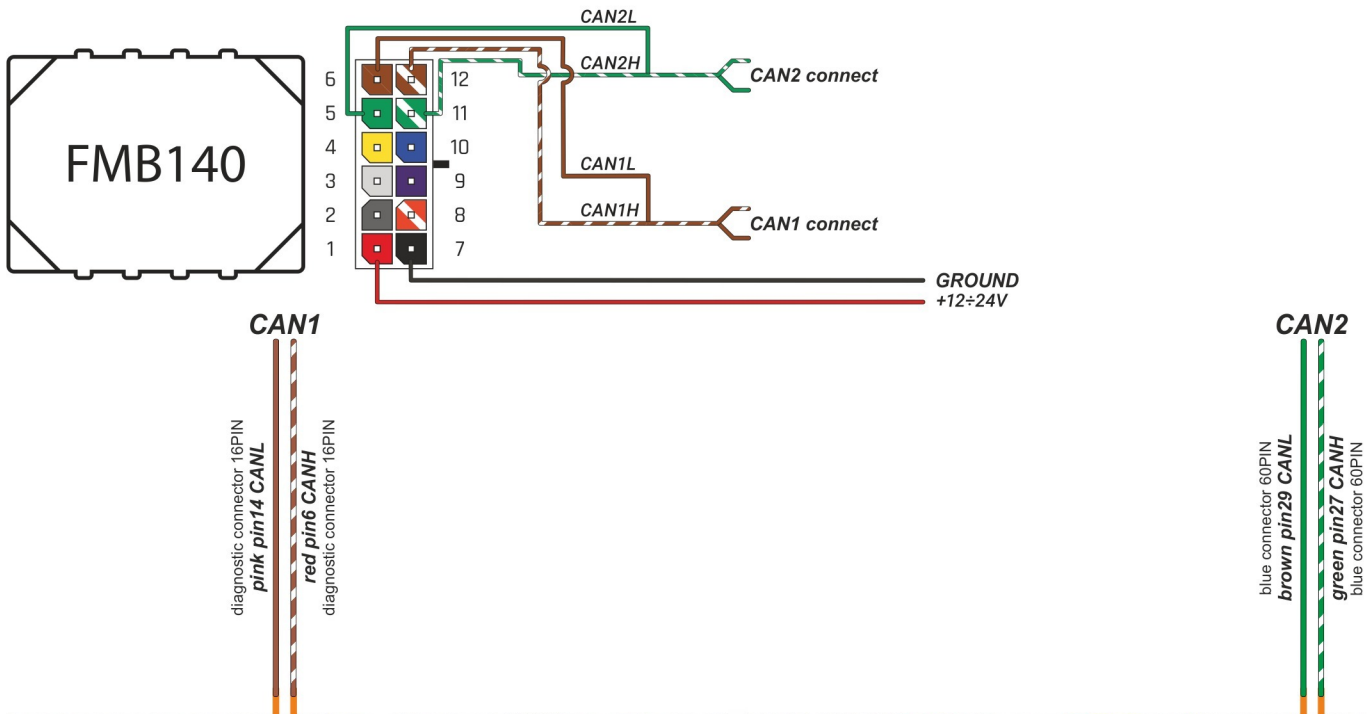

Brand, Model	Device: FMB140 LV-CAN	Year:	Rev.:
TOYOTA PROACE VERSO		2016→	04
Version: with and without Keyless System (without factory alarm)		program №: 13156 from: 2020-04-14	

Flags:

General parameters:

- Total mileage of the vehicle (dashboard)
- Fuel level (in percent)
- Vehicle speed
- Vehicle mileage - (counted)
- Engine speed (RPM)
- Acceleration pedal position
- Total fuel consumption - (counted)
- Engine temperature