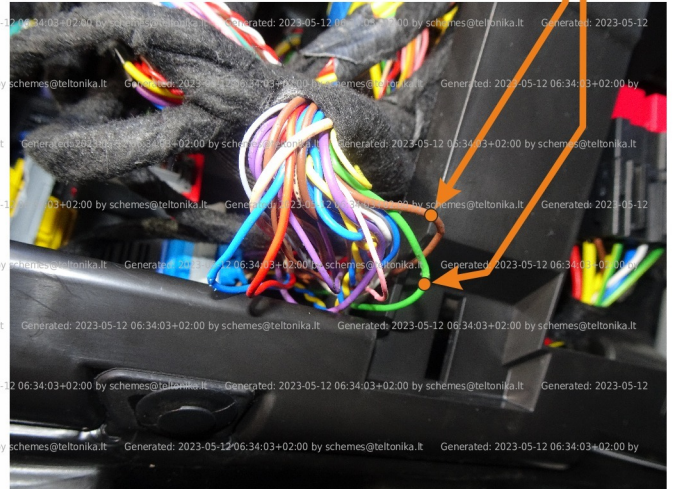

Brand, Model	Device: FMB140 LV-CAN	Year:	Rev.:
TOYOTA PROACE VERSO		2016→	04
Version: with and without Keyless System (without factory alarm)		program №: 13156 from: 2020-04-14	

Flags:

General parameters:

- Total mileage of the vehicle (dashboard)
- Fuel level (in percent)
- Vehicle speed
- Vehicle mileage - (counted)
- Engine speed (RPM)
- Acceleration pedal position
- Total fuel consumption - (counted)
- Engine temperature