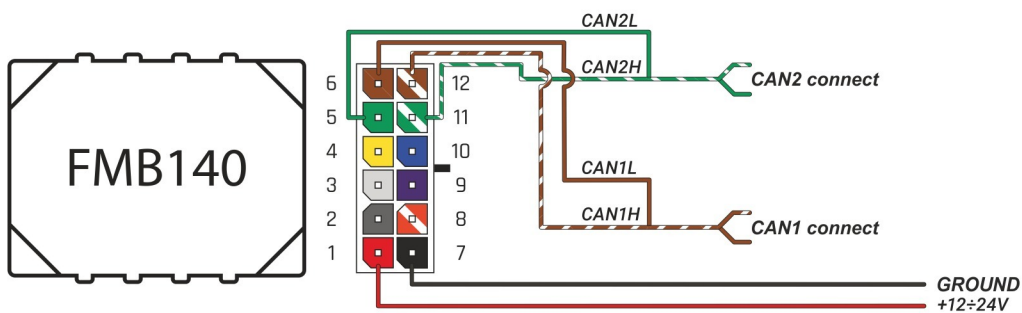

Brand, Model	Device: <b>FMB140 LV-CAN</b>	Year:	Rev.:
<b>TOYOTA PROACE CITY (II) (Electric)</b>		<b>2022→</b>	<b>02</b>
Version: <b>without Keyless System (without factory alarm)</b>		program №: <b>14358</b> from: <b>2023-03-06</b>	

**CAN2**

**CAN1**

blue connector 60PIN  
brown pin27 CANH  
yellow pin29 CANL  
blue connector 60PIN

blue connector 60PIN  
yellow pin8 CANL  
violet pin10 CANH  
blue connector 60PIN