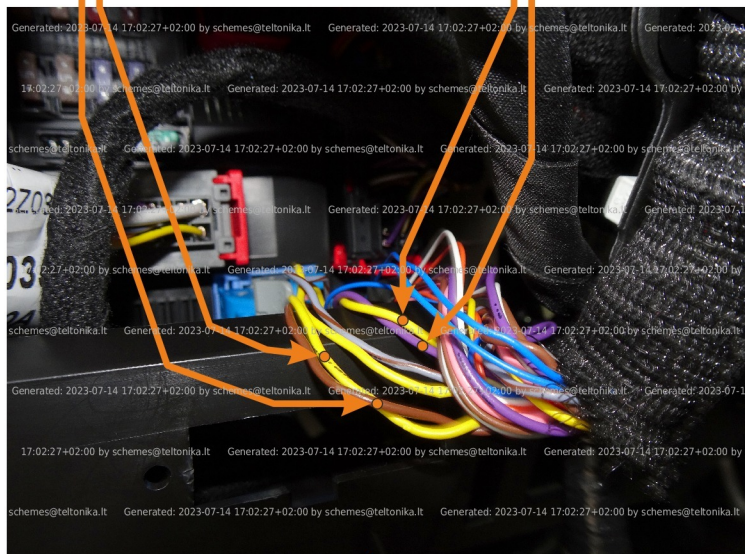

Brand, Model	Device: <b>FMB140 LV-CAN</b>	Year:	Rev.:
<b>TOYOTA PROACE CITY (II) (Electric)</b>		<b>2022→</b>	<b>02</b>
Version: <b>without Keyless System (without factory alarm)</b>		program №: <b>14358</b> from: <b>2023-03-06</b>	

**CAN2**

**CAN1**

blue connector 60PIN  
brown pin27 CANH  
yellow pin29 CANL  
blue connector 60PIN

blue connector 60PIN  
yellow pin8 CANL  
violet pin10 CANH  
blue connector 60PIN

## General parameters:

- Total mileage of the vehicle (dashboard)
- Vehicle mileage - (counted)
- Vehicle speed
- Acceleration pedal position
- HV battery level