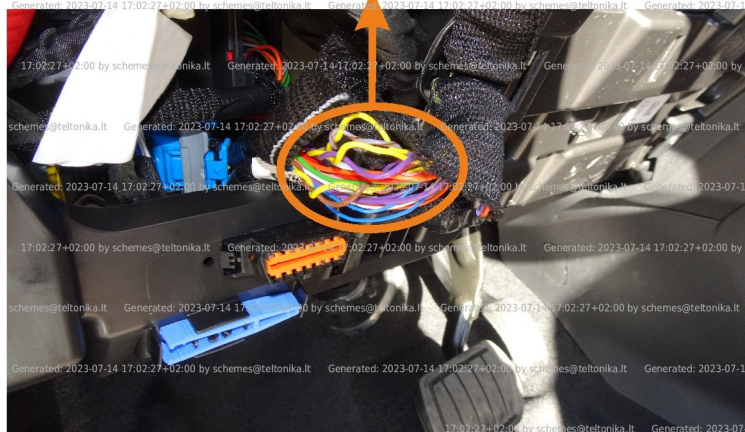

Brand, Model	Device: <b>FMB140 LV-CAN</b>	Year:	Rev.:
<b>TOYOTA PROACE CITY (II) (Electric)</b>		<b>2022→</b>	<b>02</b>
Version: <b>without Keyless System (without factory alarm)</b>		program №: <b>14358</b> from: <b>2023-03-06</b>	

**CAN2**

**CAN1**

blue connector 60PIN  
brown pin27 CANH  
yellow pin29 CANL  
blue connector 60PIN

blue connector 60PIN  
yellow pin8 CANL  
violet pin10 CANH  
blue connector 60PIN

## General parameters:

- Total mileage of the vehicle (dashboard)
- Vehicle mileage - (counted)
- Vehicle speed
- Acceleration pedal position
- HV battery level