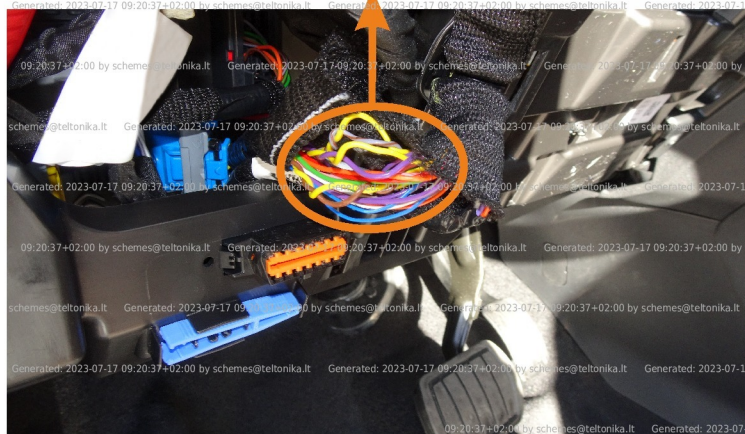

Brand, Model	Device: <b>FMB140 LV-CAN</b>	Year:	Rev.:
<b>TOYOTA PROACE CITY (Electric)</b>		<b>2022→</b>	<b>02</b>
Version: <b>without Keyless System (without factory alarm)</b>	program №: <b>14358</b> from: <b>2023-03-06</b>		

## General parameters:

- Total mileage of the vehicle (dashboard)
- Vehicle mileage - (counted)
- Vehicle speed
- Acceleration pedal position
- HV battery level