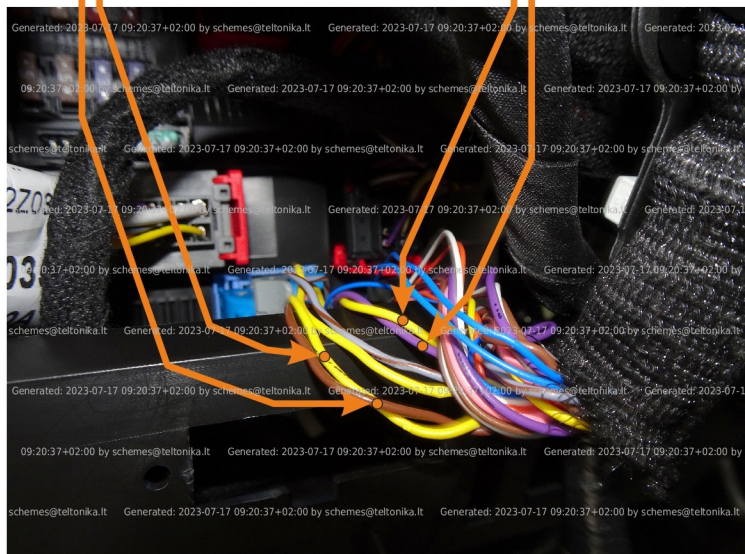

Brand, Model	Device: <b>FMB140 LV-CAN</b>	Year:	Rev.:
<b>TOYOTA PROACE CITY (Electric)</b>		<b>2022→</b>	<b>02</b>
Version: <b>without Keyless System (without factory alarm)</b>	program №: <b>14358</b> from: <b>2023-03-06</b>		

## General parameters:

- Total mileage of the vehicle (dashboard)
- Vehicle mileage - (counted)
- Vehicle speed
- Acceleration pedal position
- HV battery level