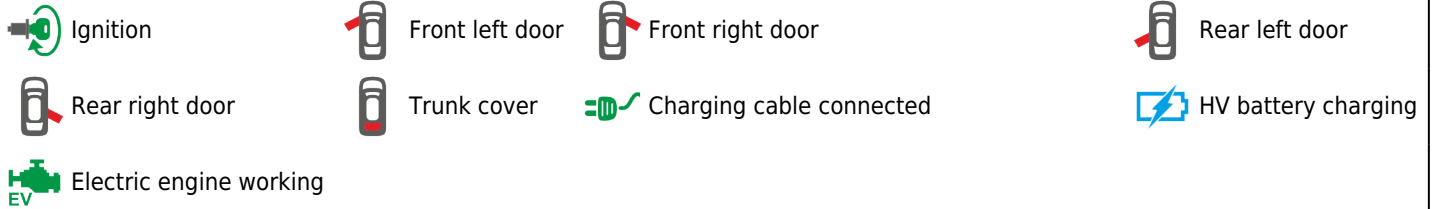

Flags:

General parameters:

- Total mileage of the vehicle (dashboard)
- Vehicle mileage - (counted)
- Vehicle speed
- Acceleration pedal position
- HV battery level