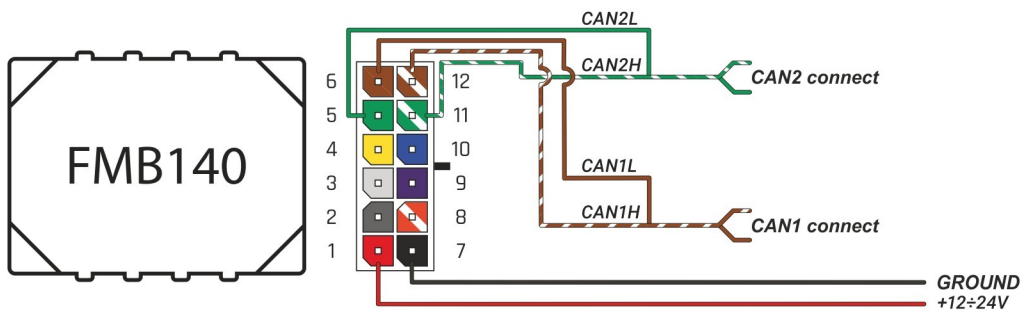

Brand, Model	Device: <b>FMB140 LV-CAN</b>	Year:	Rev.:
<b>TOYOTA PROACE CITY (Electric)</b>		<b>2022→</b>	<b>02</b>
Version: <b>without Keyless System (without factory alarm)</b>	program №: <b>14358</b> from: <b>2023-03-06</b>		