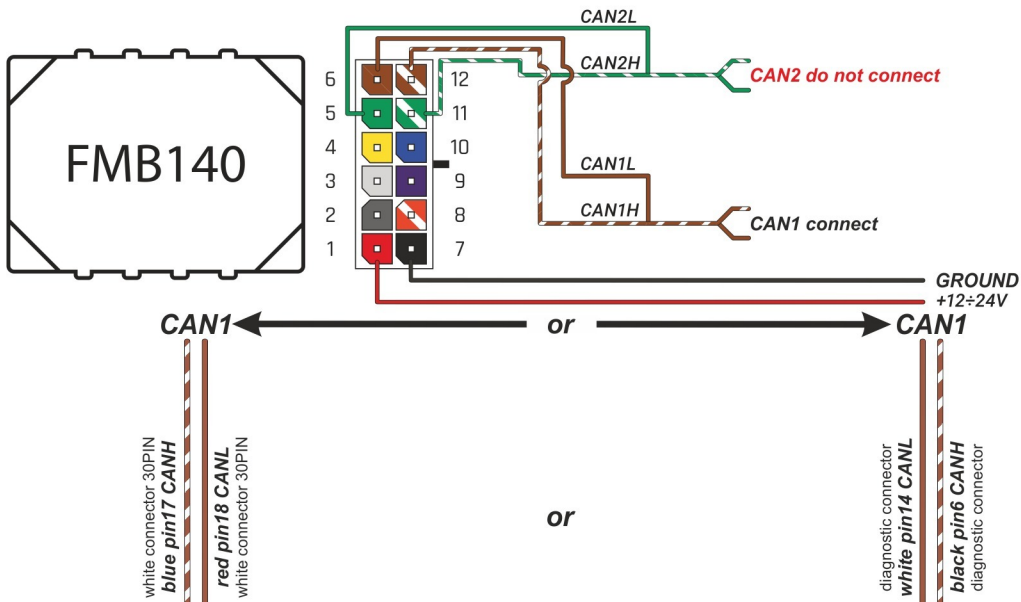

Brand, Model	Device: <b>FMB140 LV-CAN</b>	Year:	Rev.:
<b>TOYOTA PRIUS PLUS (Hybrid)</b>		<b>2012→</b>	<b>04</b>
Version: <b>with and without Keyless System</b>	program №: <b>12499</b> from: <b>2020-01-30</b>		

## General parameters:

Attention:  - parameter is not available using the contactless reader.

- Total mileage of the vehicle (dashboard)
- Vehicle mileage - (counted)
- Total fuel consumption - (counted)
- Fuel level (in percent)
- Engine speed (RPM)
- Engine temperature
- Vehicle speed
- Acceleration pedal position
- HV battery level