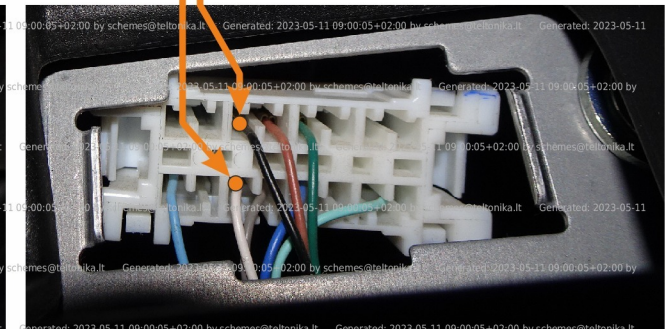

Brand, Model	Device: <b>FMB140 LV-CAN</b>	Year:	Rev.:
<b>TOYOTA PRIUS PLUS (Hybrid)</b>		<b>2012→</b>	<b>04</b>
Version: <b>with and without Keyless System</b>	program №: <b>12499</b> from: <b>2020-01-30</b>		