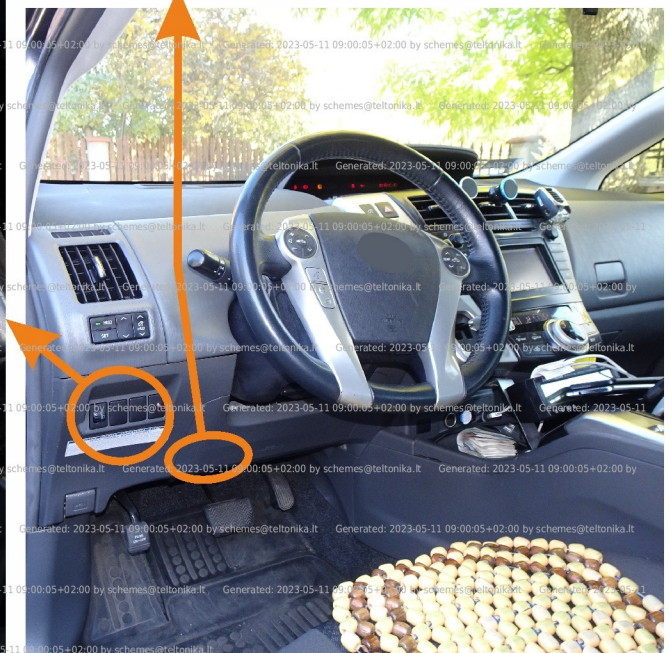

Brand, Model	Device: <b>FMB140 LV-CAN</b>	Year:	Rev.:
<b>TOYOTA PRIUS PLUS (Hybrid)</b>		<b>2012→</b>	<b>04</b>
Version: <b>with and without Keyless System</b>	program №: <b>12499</b> from: <b>2020-01-30</b>		